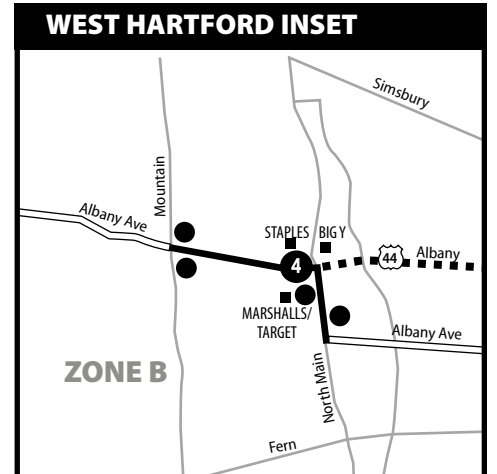

901 AVON—CANTON EXPRESS

Bus Schedule Effective November 22, 2020

Routes:

- 901 Avon-Canton Express
- 901A Avon Express