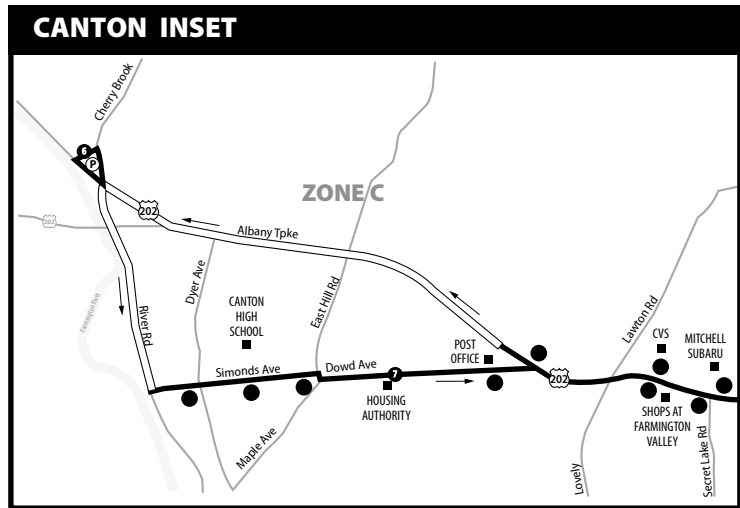

901 AVON—CANTON EXPRESS

Bus Schedule Effective November 22, 2020

Routes:

- 901 Avon-Canton Express
- 901A Avon Express