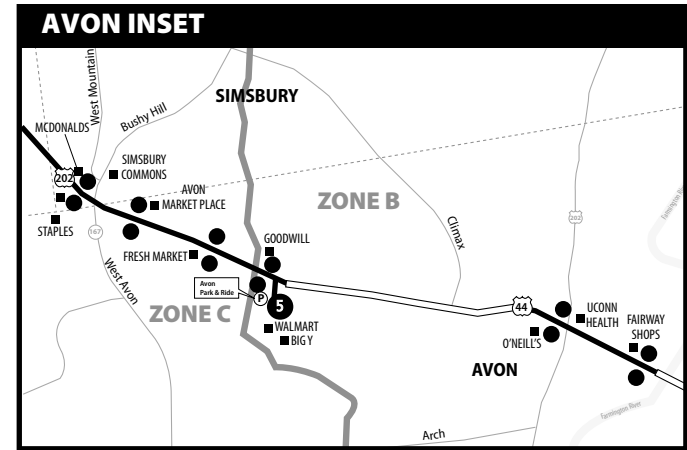

901 AVON—CANTON EXPRESS

Bus Schedule Effective November 22, 2020

Routes:

- 901 Avon-Canton Express
- 901A Avon Express