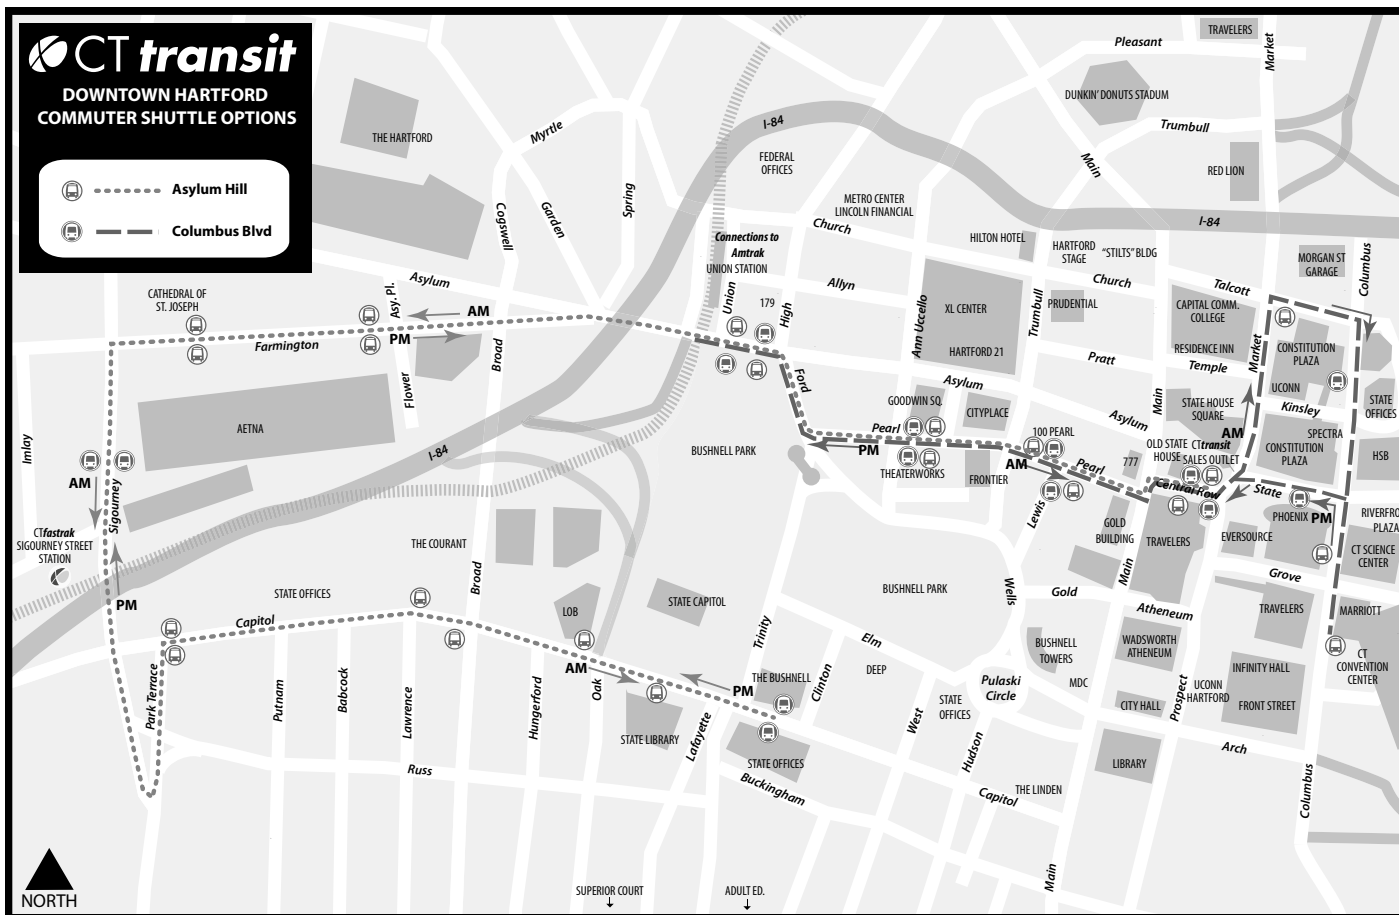

ZONES TRAVELED	ONE-WAY FARE
Within Zone A Only	Zone 2 Express (\$3.20)
Within Zone B Only	Zone 2 Express (\$3.20)
Within Zone C Only	Zone 2 Express (\$3.20)
Between Zones A & B	Zone 2 Express (\$3.20)
Between Zones B & C	Zone 2 Express (\$3.20)
Between Zones A & C	Zone 3 Express (\$4.10)

FREE connecting service to Asylum Hill, the State Capitol, Capitol Ave., Columbus Blvd. and the Connecticut Convention Center is provided by the Asylum Hill Shuttle and Columbus Blvd. Shuttle routes. See reverse for more information.

Connections with all express bus routes are available at the north side of Central Row (Old State House), at Pearl & Trumbull (100 Pearl Street), and on Asylum Street at Union Station.

- On weekday mornings, buses depart Central every 15 minutes from 6:40AM to 9:10AM.
- On weekday afternoons, buses start from Capitol & Trinity at The Bushnell and depart Sigourney Street at Aetna approximately 5 minutes later:
 - Two midday trips depart at 11:52AM & 1:52PM
 - Afternoon service operates every 20 minutes from 2:52PM to 5:12PM, then every 30 minutes until 6:12PM

The **Columbus Boulevard Shuttle** links Union Station and downtown Hartford with destinations in the Columbus Boulevard area.

Connections with all express bus routes are available on Asylum Street at Bushnell Park, at Pearl & Trumbull (Frontier Communications), and at the south side of Central Row (Travelers).