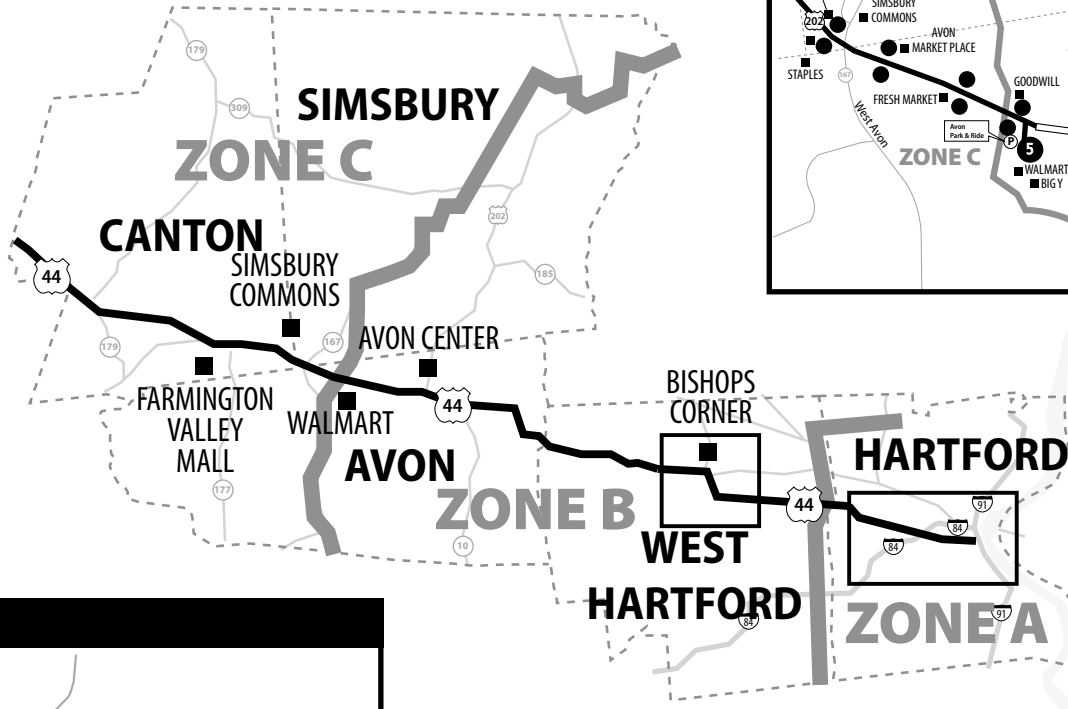

901 AVON—CANTON EXPRESS

Bus Schedule Effective November 22, 2020

Routes:

- 901 Avon-Canton Express
- 901A Avon Express