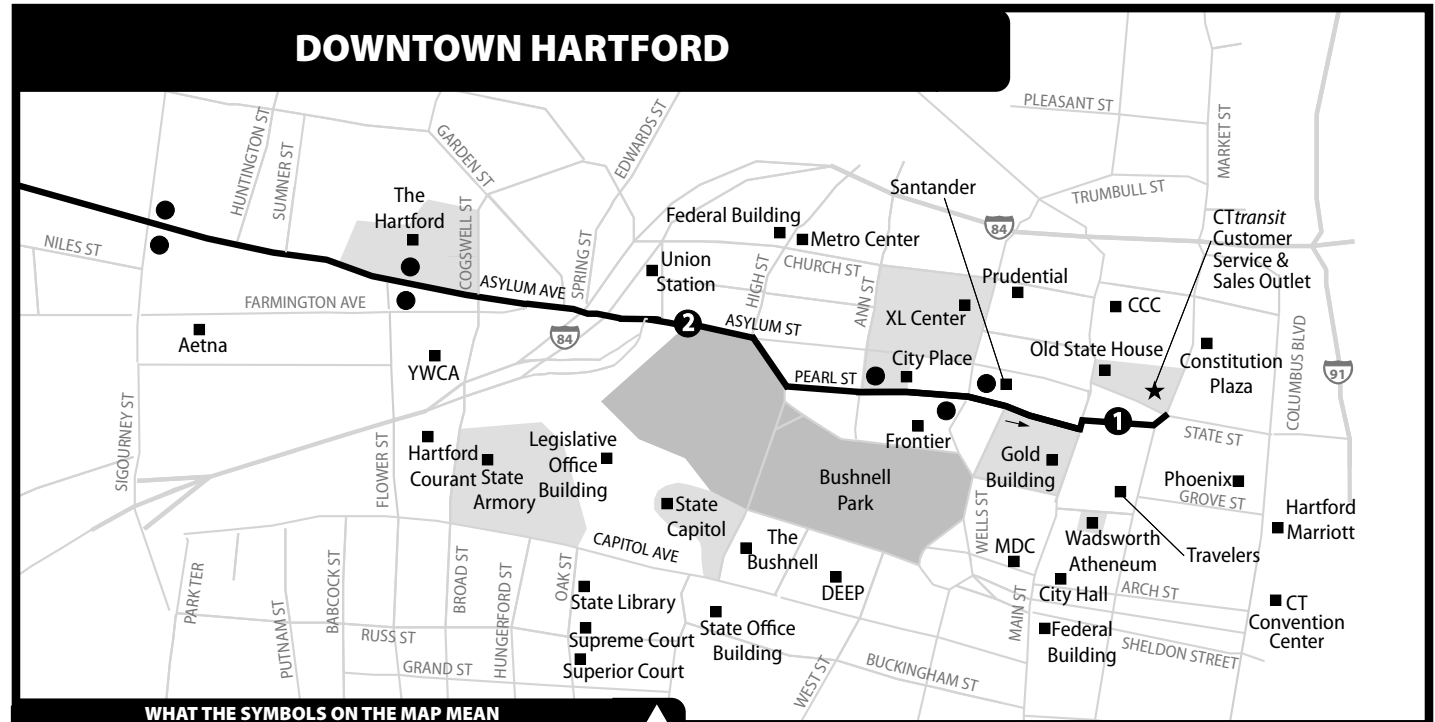

901 AVON—CANTON EXPRESS

Bus Schedule Effective November 22, 2020

Routes:

- 901 Avon-Canton Express
- 901A Avon Express

901 AVON—CANTON EXPRESS

Bus Schedule Effective November 22, 2020

Routes:

- 901 Avon-Canton Express
- 901A Avon Express

ZONES TRAVELED	ONE-WAY FARE
Within Zone A Only	Zone 2 Express (\$3.20)
Within Zone B Only	Zone 2 Express (\$3.20)
Within Zone C Only	Zone 2 Express (\$3.20)
Between Zones A & B	Zone 2 Express (\$3.20)
Between Zones B & C	Zone 2 Express (\$3.20)
Between Zones A & C	Zone 3 Express (\$4.10)

FREE connecting service to Asylum Hill, the State Capitol, Capitol Ave., Columbus Blvd. and the Connecticut Convention Center is provided by the Asylum Hill Shuttle and Columbus Blvd. Shuttle routes. See reverse for more information.

Connections with all express bus routes are available at the north side of Central Row (Old State House), at Pearl & Trumbull (100 Pearl Street), and on Asylum Street at Union Station.

- On weekday mornings, buses depart Central every 15 minutes from 6:40AM to 9:10AM.
- On weekday afternoons, buses start from Capitol & Trinity at The Bushnell and depart Sigourney Street at Aetna approximately 5 minutes later:
 - Two midday trips depart at 11:52AM & 1:52PM
 - Afternoon service operates every 20 minutes from 2:52PM to 5:12PM, then every 30 minutes until 6:12PM