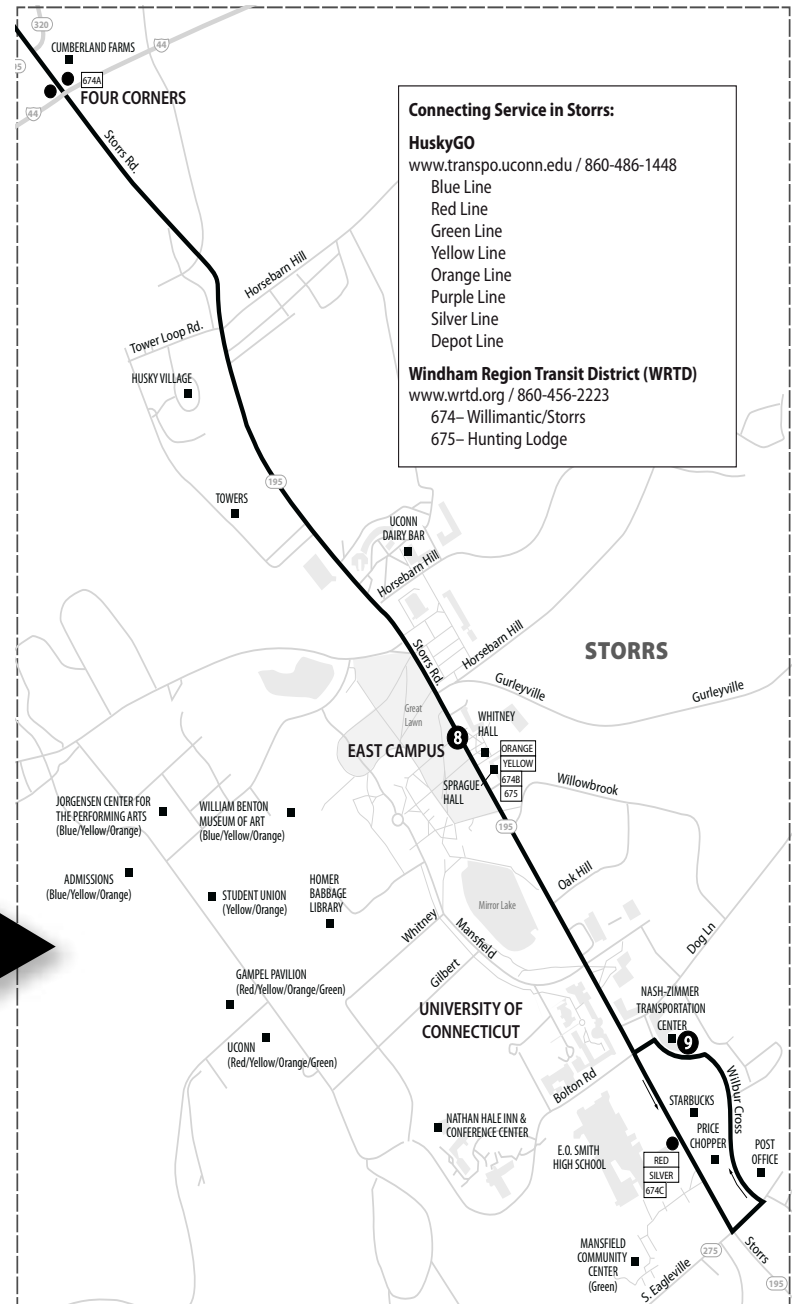

903 HARTFORD—BUCKLAND EXPRESS
913 HARTFORD—BUCKLAND—STORRS EXPRESS

Bus Schedule Effective November 22, 2020

Map continued on next page...