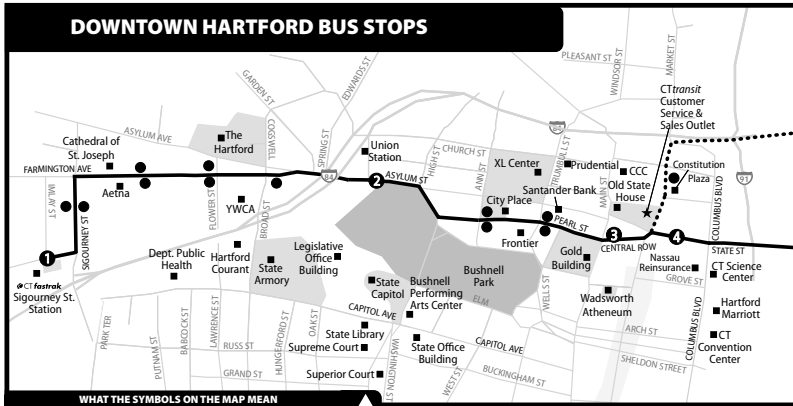

- WHAT THE SYMBOLS ON THE MAP MEAN**
- 1 Timepoints are places the bus is scheduled to reach at a specific time (listed on the schedule). The timepoints are not the only places the bus will stop along the route.
 - ... Part time Routing
 - Express Portion of Route indicates the bus does not stop in this area.
 - 82 Transfer Points show connections with other bus routes. The connecting route number is in the box. This is an example of where to transfer to the 82-Tolland Street route. Free transfers are available to most local routes in downtown Hartford.
 - P Park & Ride Lots offer free parking.
 - Express Bus Stop: express buses do not stop at all local bus stops.

The **Asylum Hill Shuttle** links downtown Hartford and Union Station with destinations in the Asylum Hill and Capitol Avenue areas.

Connections with all express bus routes are available at the north side of Central Row (Old State House), at Pearl & Trumbull (100 Pearl Street), and on Asylum Street at Union Station.

The **Columbus Boulevard Shuttle** links Union Station and downtown Hartford with destinations in the Columbus Boulevard area.

Connections with all express bus routes are available on Asylum Street at Bushnell Park, at Pearl & Trumbull (Frontier Communications), and at the south side of Central Row (Travelers).

- On weekday mornings, buses depart Bushnell Park every 15 minutes from 6:51AM to 9:06AM.
- On weekday afternoons, buses depart Columbus Boulevard at the Connecticut Convention Center:
 - Two midday trips depart at 12:12PM & 2:12PM
 - Afternoon service operates every 20 minutes from 3:12PM to 4:52PM, then every 30 minutes until 6:22PM