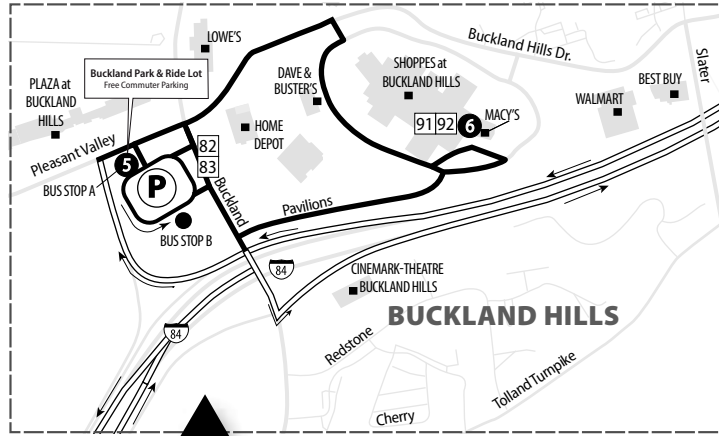

- WHAT THE SYMBOLS ON THE MAP MEAN**
- 1 Timepoints are places the bus is scheduled to reach at a specific time (listed on the schedule). The timepoints are not the only places the bus will stop along the route.
 - ... Part time Routing
 - Express Portion of Route indicates the bus does not stop in this area.
 - 82 Transfer Points show connections with other bus routes. The connecting route number is in the box. This is an example of where to transfer to the 82-Tolland Street route. Free transfers are available to most local routes in downtown Hartford.
 - P Park & Ride Lots offer free parking.
 - Express Bus Stop: express buses do not stop at all local bus stops.

MANCHESTER

Buckland Park & Ride
Buckland St. & Pleasant Valley Rd.
I-84 Exit 62 (Manchester)

ZONE A

HARTFORD

EAST HARTFORD

ZONE B

VERNON

ZONE C

The **Columbus Boulevard Shuttle** links Union Station and downtown Hartford with destinations in the Columbus Boulevard area.

Connections with all express bus routes are available on Asylum Street at Bushnell Park, at Pearl & Trumbull (Frontier Communications), and at the south side of Central Row (Travelers).

- On weekday mornings, buses depart Bushnell Park every 15 minutes from 6:51AM to 9:06AM.
- On weekday afternoons, buses depart Columbus Boulevard at the Connecticut Convention Center:
 - Two midday trips depart at 12:12PM & 2:12PM
 - Afternoon service operates every 20 minutes from 3:12PM to 4:52PM, then every 30 minutes until 6:22PM