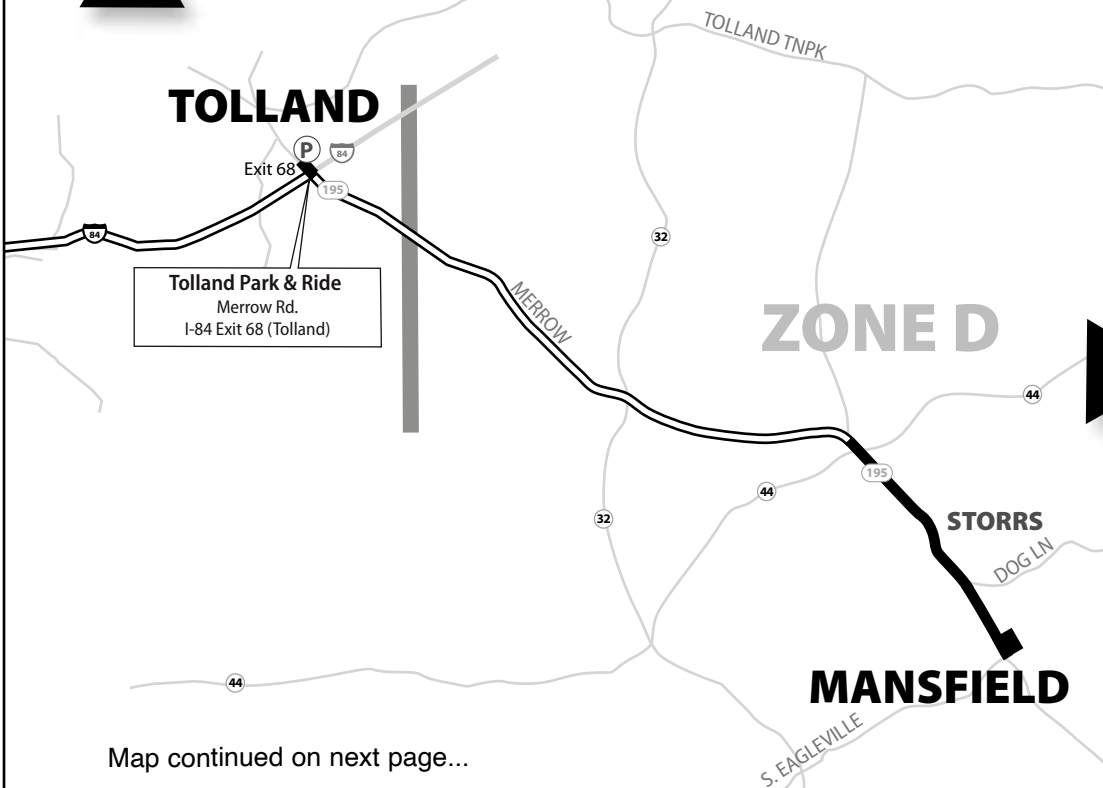

903 HARTFORD—BUCKLAND EXPRESS
913 HARTFORD—BUCKLAND—STORRS EXPRESS

Bus Schedule Effective November 22, 2020

Map continued on next page...