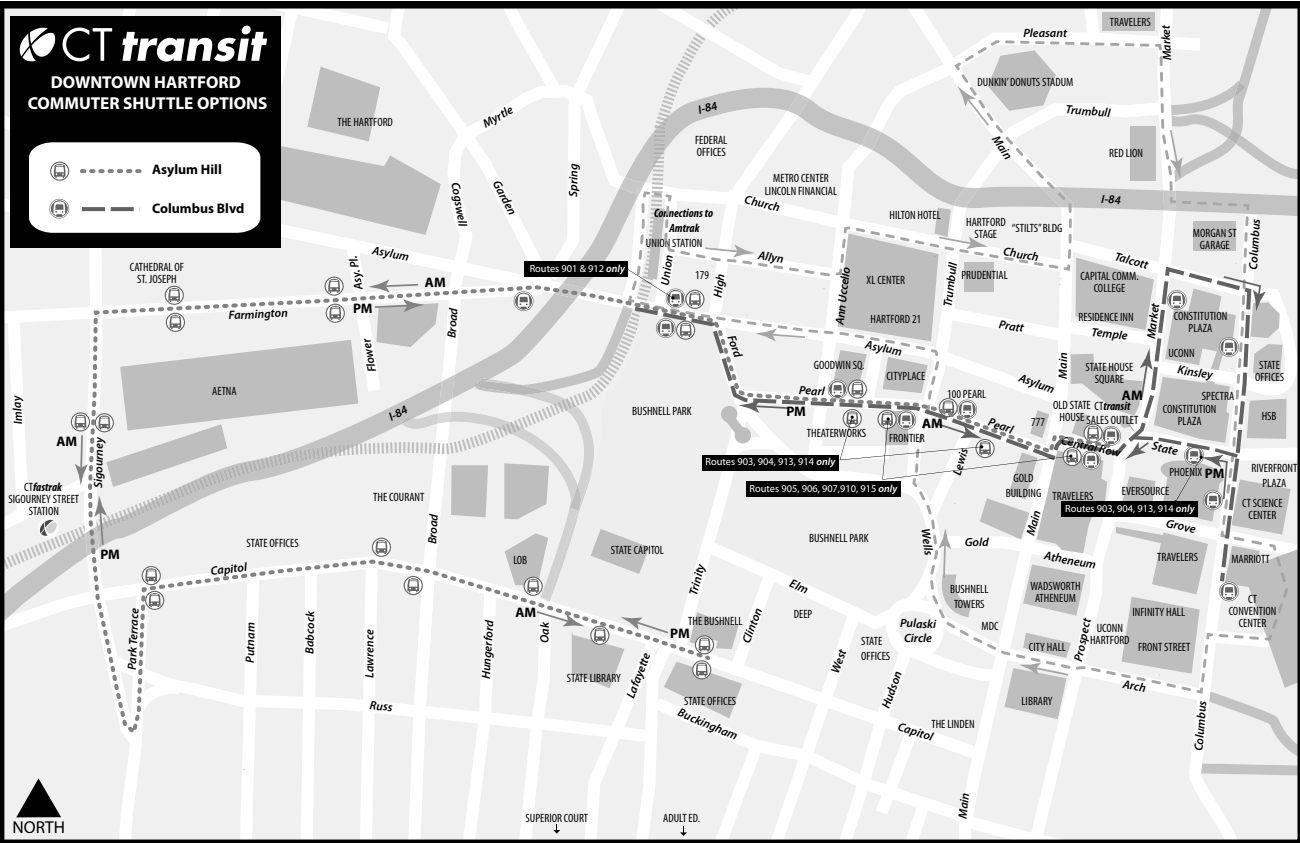

**Options for CTtransit Express Commuters:
Free Shuttles to Make it Easier to Get More Places!**

The **Asylum Hill Shuttle** links downtown Hartford and Union Station with destinations in the Asylum Hill and Capitol Avenue areas.

Connections with all express bus routes are available at the north side of Central Row (Old State House), at Pearl & Trumbull (100 Pearl Street), and on Asylum Street at Union Station.

- On weekday mornings, buses depart Central every 15 minutes from 6:40AM to 9:10AM.
- On weekday afternoons, buses start from Capitol & Trinity at The Bushnell and depart Sigourney Street at Aetna approximately 5 minutes later:
  - -Two midday trips depart at 11:52AM & 1:52PM
  - -Afternoon service operates every 20 minutes from 2:52PM to 5:12PM, then every 30 minutes until 6:12PM

The **Columbus Boulevard Shuttle** links Union Station and downtown Hartford with destinations in the Columbus Boulevard area.

Connections with all express bus routes are available on Asylum Street at Bushnell Park, at Pearl & Trumbull (Frontier Communications), and at the south side of Central Row (Travelers).

- On weekday mornings, buses depart Bushnell Park every 15 minutes from 6:51AM to 9:06AM.
- On weekday afternoons, buses depart Columbus Boulevard at the Connecticut Convention Center:
  - Two midday trips depart at 12:12PM & 2:12PM
  - Afternoon service operates every 20 minutes from 3:12PM to 4:52PM, then every 30 minutes until 6:22PM