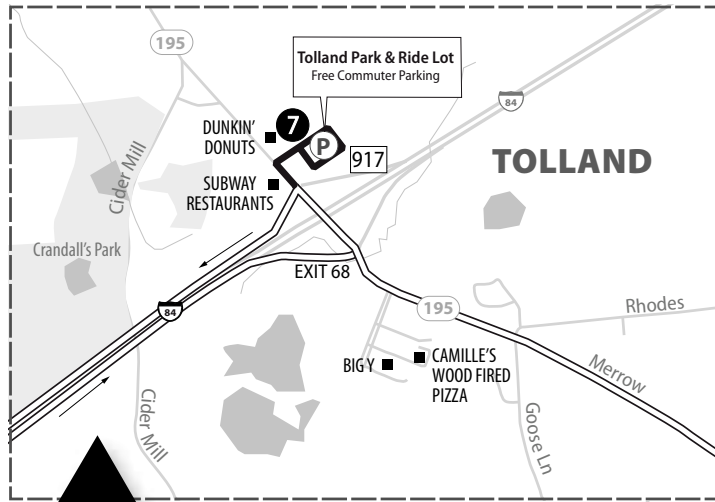

903 HARTFORD—BUCKLAND EXPRESS
913 HARTFORD—BUCKLAND—STORRS EXPRESS

Bus Schedule Effective November 22, 2020

Map continued on next page...