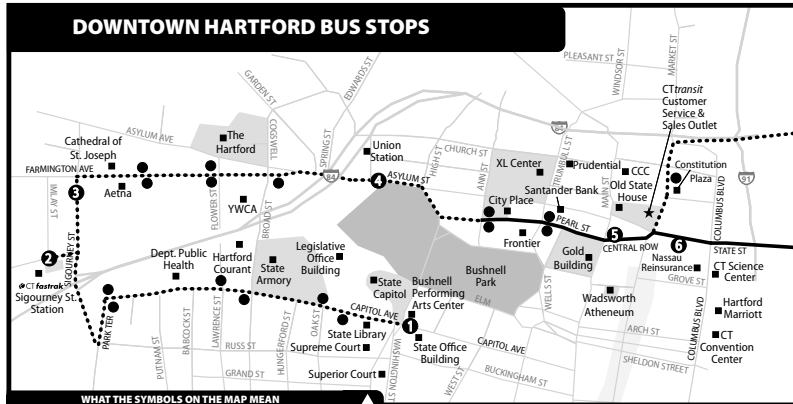

903 HARTFORD—BUCKLAND EXPRESS

Bus Schedule Effective November 17, 2019

913 HARTFORD—BUCKLAND—STORRS EXPRESS

1. **WHAT THE SYMBOLS ON THE MAP MEAN**
2. 1 Timepoints are places the bus is scheduled to reach at a specific time (listed on the schedule). The timepoints are not the only places the bus will stop along the route.
   - --- Part time Routing
   - - - Free Commuter Shuttle Service
   - Express Portion of Route indicates the bus does not stop in this area.
   - 82 Transfer Points show connections with other bus routes. The connecting route number is in the box. This is an example of where to transfer to the 82-Tolland Street route. Free transfers are available to most local routes in downtown Hartford.
   - P Park & Ride Lots offer free parking.
   - Express Bus Stop: express buses do not stop at all local bus stops.