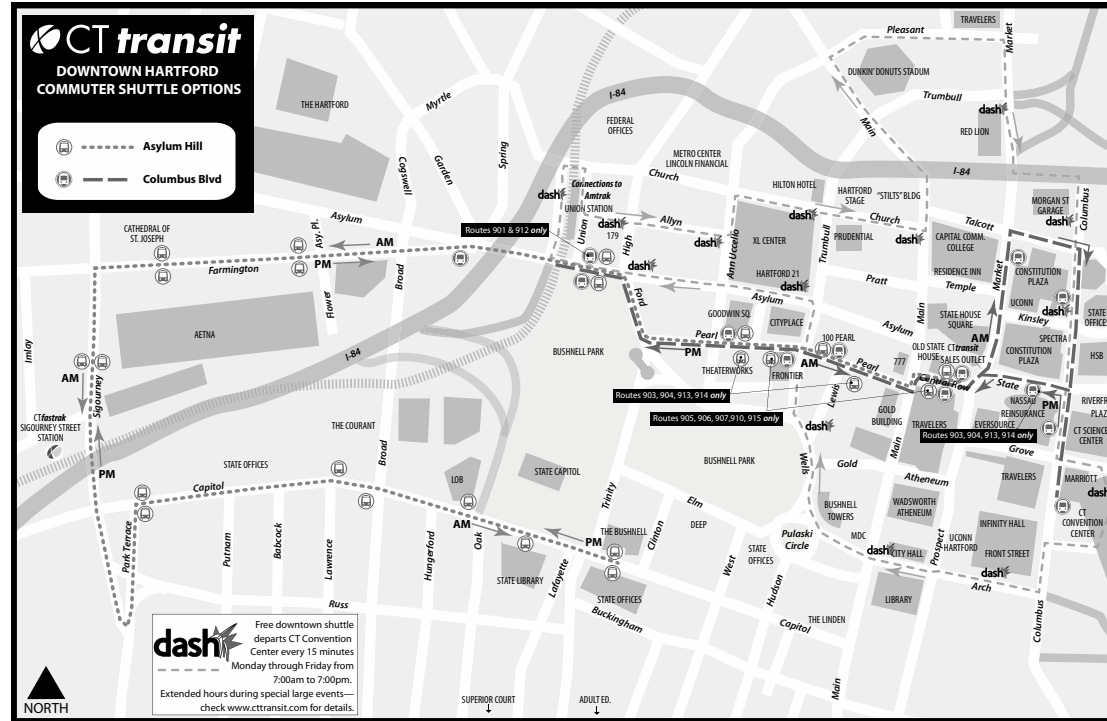

Options for CTtransit Express Commuters:

Free Shuttles Available Downtown to Make it Easier to Get More Places!

The **Asylum Hill Free Commuter Shuttle** is a service linking Central Row and Pearl St. with Union Station, Asylum Hill and Capitol Ave. Many trips on Routes 903, 904, 905, 906, 907, 910, 914 & 915 offer through-service on the Asylum Hill Shuttle. Connections with **all trips on all express bus routes** are available at Central Row or Pearl St.; connections with inter-city buses and trains are available at Union Station.

- Buses depart Central Row North (Old State House) on weekday mornings beginning at 6:35AM then approximately every 3 to 5 minutes until 9:00AM. Customers can also board the Asylum Hill Shuttle at Pearl & Trumbull (100 Pearl St.), Pearl & Ann (Goodwin Square) or at Asylum & Union.
- On weekday afternoons, buses start from Capitol & Trinity at The Bushnell at 12:05, 2:05 & 3:18PM, then approximately every 4 to 6 minutes until 5:05PM, with two final trips at 5:25 & 6:17PM. Buses depart Aetna on Sigourney Street approximately 7 to 10 minutes after leaving The Bushnell. Travel time to Pearl St. is approximately 18 minutes from The Bushnell and approximately 11 minutes from Aetna, but may vary due to traffic. Ride any trip on Express Routes 903, 904, 905, 906, 907, 910, 914 or 915 direct to your final destination or change buses quickly and easily at Pearl St. Please note that Routes 903, 904 & 914 stop at the west end of Pearl St. near Ann St. (TheaterWorks) and Routes 905, 906, 907, 910 & 915 stop at the east end of Pearl St. near Trumbull Street (Frontier Communications).

The **Columbus Boulevard Free Commuter Shuttle** is a new service linking Pearl St. and Central Row with Market St. & Columbus Blvd. Most trips on Routes 901, 902, 909 & 912 offer through-service on the Columbus Blvd. Shuttle. Connections with **all trips on all express bus routes** are available at Central Row or Pearl St.; connections with inter-city buses and trains are available at Union Station.

- Buses depart Central Row South (Travelers) on weekday mornings beginning at 6:50AM then approximately every 5 minutes from 7:10 to 8:55AM. Customers can also board the Columbus Blvd. Shuttle on Asylum St. at Bushnell Park or at Pearl & Trumbull Sts. (Frontier Communications).
- On weekday afternoons, buses start from Columbus Blvd. at the CT Convention Center at 12:09, 12:14, 2:14 & 3:18PM, then approximately every 5 to 10 minutes until 5:38PM, with a final trip at 6:24PM. Travel time from the CT Convention Center to Central Row is about 3 to 5 minutes, depending on traffic. Ride any trip on Express Routes 901, 902, 909 or 912 direct to your final destination or change buses quickly and easily at Central Row or Pearl St. Please note that Routes 902 & 909 are unable to serve the bus stop at Asylum & Union in the afternoon.