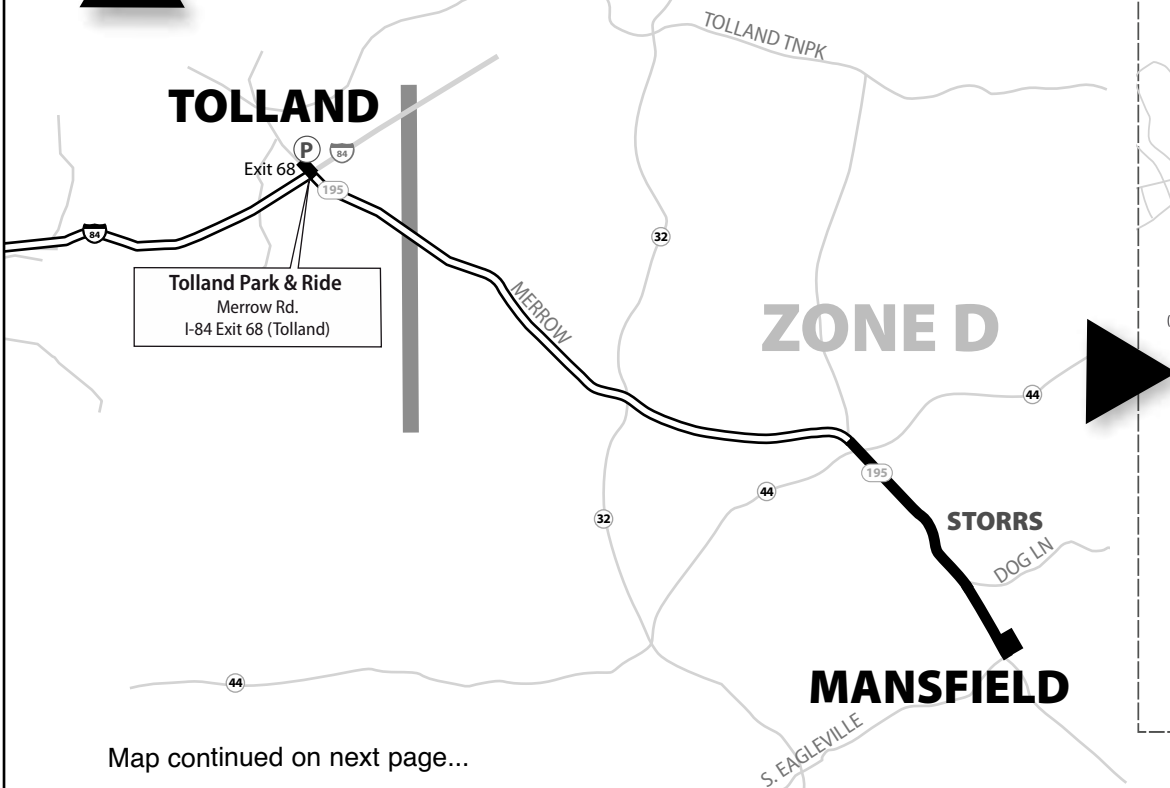

903 HARTFORD—BUCKLAND EXPRESS

913 HARTFORD—BUCKLAND—STORRS EXPRESS

Bus Schedule Effective November 17, 2019

Map continued on next page...