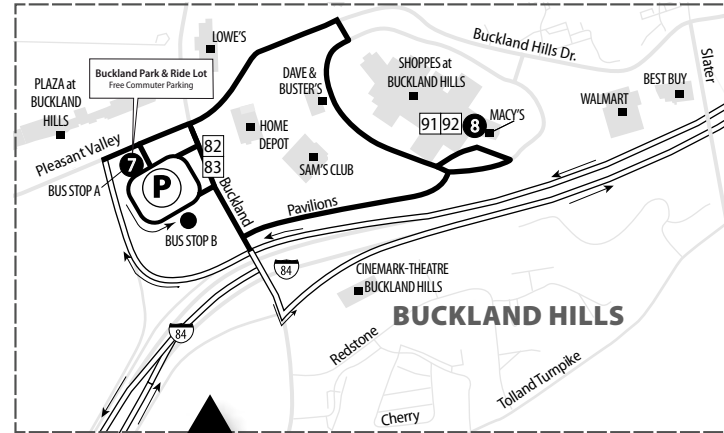

MANCHESTER

Buckland Park & Ride
Buckland St. & Pleasant Valley Rd.
I-84 Exit 62 (Manchester)

VERNON CIRCLE

VERNON

ZONE C

ZONE A

HARTFORD

EAST HARTFORD

ZONE B

ZONES TRAVELED	ONE-WAY FARE
Within Any Zone	2 Zones Express ($3.20)
Between Zones A & B	2 Zones Express ($3.20)
Between Zones B & C	2 Zones Express ($3.20)
Between Zones C & D	2 Zones Express ($3.20)
Between Zones A & C	3 Zones Express ($4.10)
Between Zones B & D	3 Zones Express ($4.10)
Between Zones A & D	4 Zones Express ($5.00)