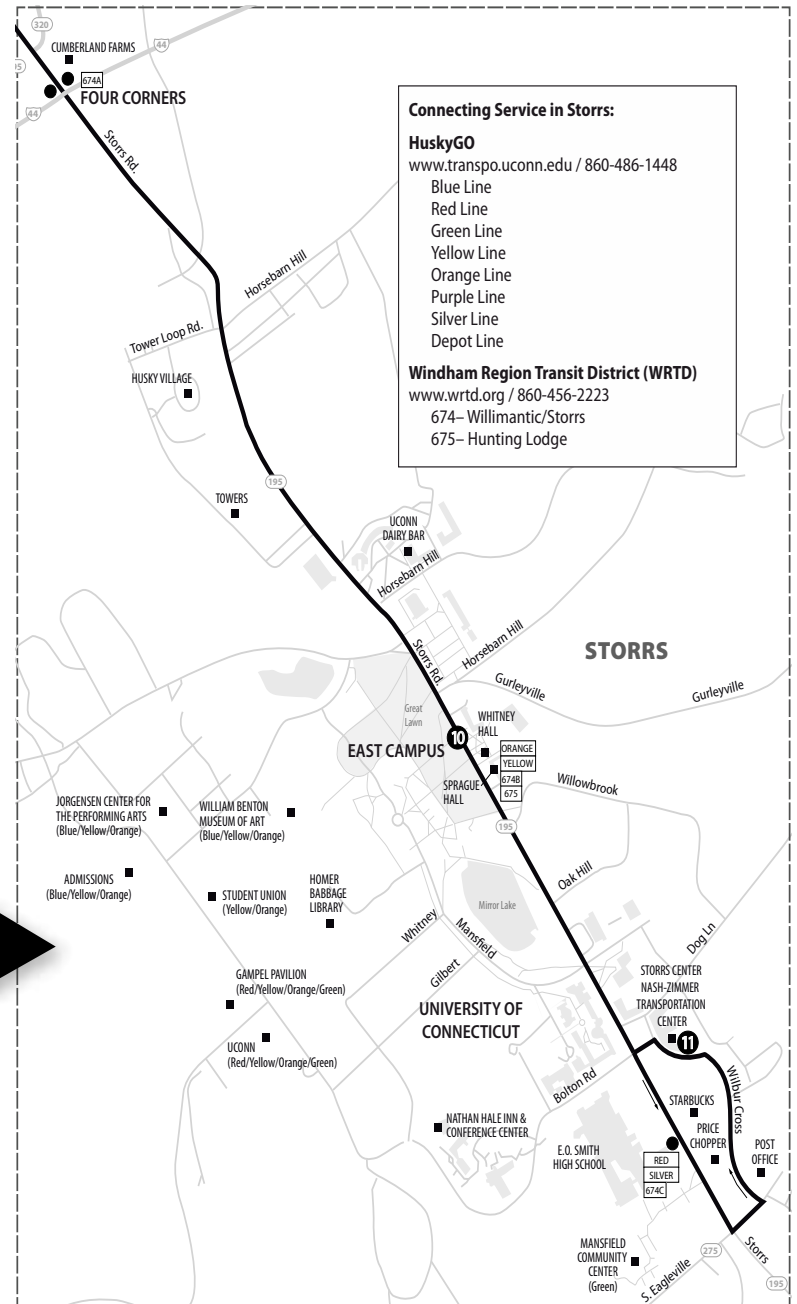

903 HARTFORD—BUCKLAND EXPRESS

913 HARTFORD—BUCKLAND—STORRS EXPRESS

Bus Schedule Effective November 17, 2019

Map continued on next page...