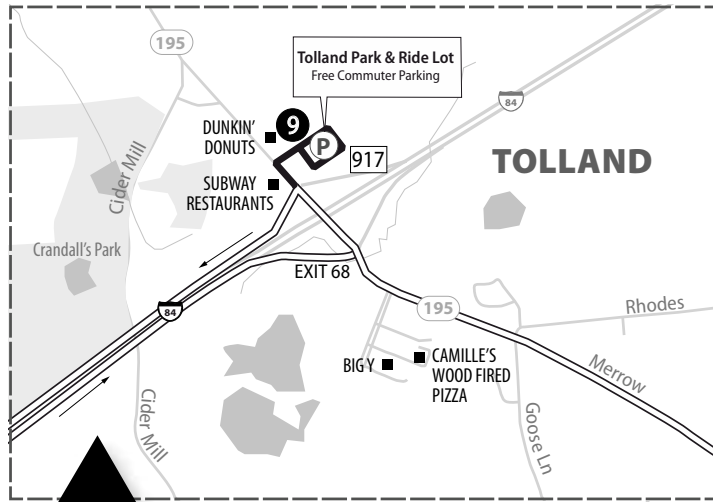

903 HARTFORD—BUCKLAND EXPRESS

913 HARTFORD—BUCKLAND—STORRS EXPRESS

Bus Schedule Effective November 17, 2019

Map continued on next page...