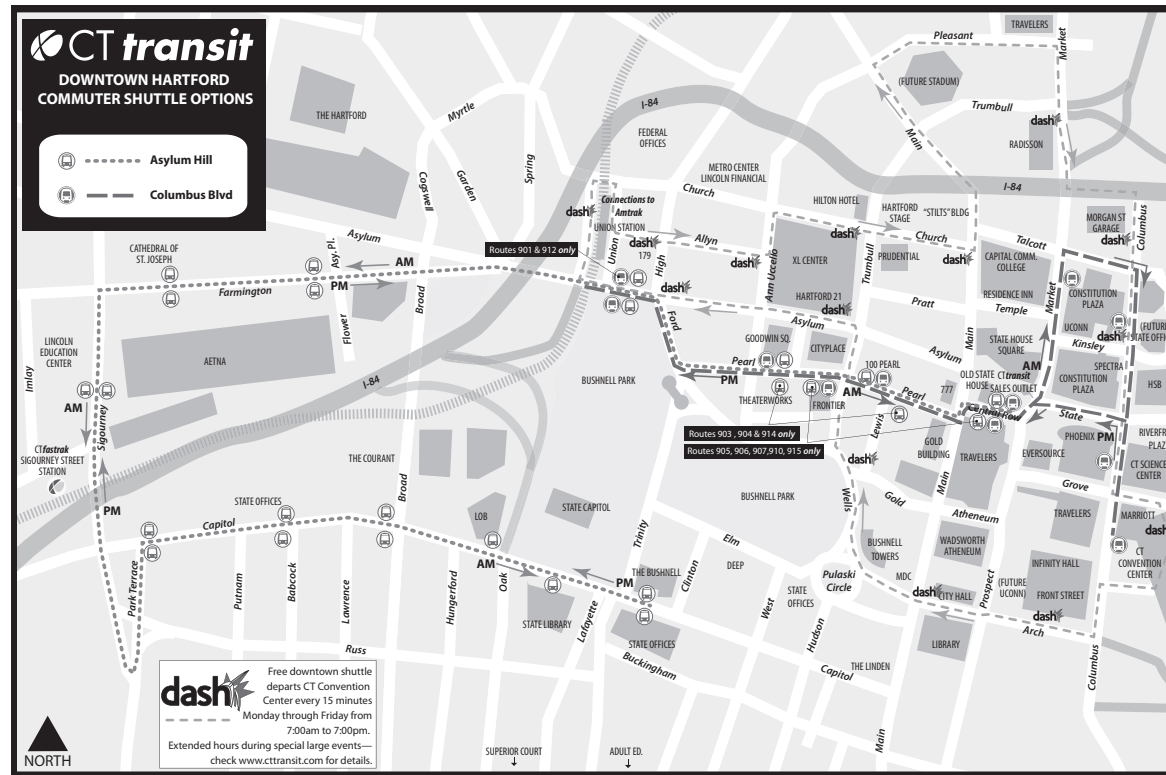

Options for CTtransit Express Commuters:

Free Shuttles Available Downtown to Make it Easier to Get More Places!

The **Asylum Hill Free Commuter Shuttle** is a service linking Central Row and Pearl St. with Union Station, Asylum Hill and Capitol Ave. Many trips on Routes 903, 904, 905, 906, 907, 910, 914 & 915 offer through-service on the Asylum Hill Shuttle. Connections with **all trips on all express bus routes** are available at Central Row or Pearl St.; connections with inter-city buses and trains are available at Union Station.

- Buses depart Central Row North (Old State House) on weekday mornings beginning at 6:35AM then approximately every 3 to 5 minutes until 9:00AM. Customers can also board the Asylum Hill Shuttle at Pearl & Trumbull (100 Pearl St.), Pearl & Ann (Goodwin Square) or at Asylum & Union.
- On weekday afternoons, buses start from Capitol & Trinity at The Bushnell at 12:02, 2:02 & 3:09PM, then approximately every 4 to 6 minutes until 5:04PM, with two final trips at 5:24 & 6:12PM. Buses depart Aetna on Sigourney Street approximately 7 to 10 minutes after leaving The Bushnell. Travel time to Pearl St. is approximately 18 minutes from The Bushnell and approximately 11 minutes from Aetna, but may vary due to traffic. Ride any trip on Express Routes 903, 904, 905, 906, 907, 910, 914 or 915 direct to your final destination or change buses quickly and easily at Pearl St. Please note that Routes 903, 904 & 914 stop at the west end of Pearl St. near Ann St. (TheaterWorks) and Routes 905, 906, 907, 910 & 915 stop at the east end of Pearl St. near Trumbull Street (Frontier Communications).

The **Columbus Boulevard Free Commuter Shuttle** is a new service linking Pearl St. and Central Row with Market St. & Columbus Blvd. Most trips on Routes 901, 902, 909 & 912 offer through-service on the Columbus Blvd. Shuttle. Connections with **all trips on all express bus routes** are available at Central Row or Pearl St.; connections with inter-city buses and trains are available at Union Station.

- Buses depart Central Row South (Travelers) on weekday mornings beginning at 6:50AM then approximately every 5 minutes from 7:10 to 8:55AM. Customers can also board the Columbus Blvd. Shuttle on Asylum St. at Bushnell Park or at Pearl & Trumbull Sts. (Frontier Communications).
- On weekday afternoons, buses start from Columbus Blvd. at the CT Convention Center at 12:09, 12:14, 2:14 & 3:18PM, then approximately every 5 to 10 minutes until 5:38PM, with a final trip at 6:24PM. Travel time from the CT Convention Center to Central Row is about 3 to 5 minutes, depending on traffic. Ride any trip on Express Routes 901, 902, 909 or 912 direct to your final destination or change buses quickly and easily at Central Row or Pearl St. Please note that Routes 902 & 909 are unable to serve the bus stop at Asylum & Union in the afternoon.