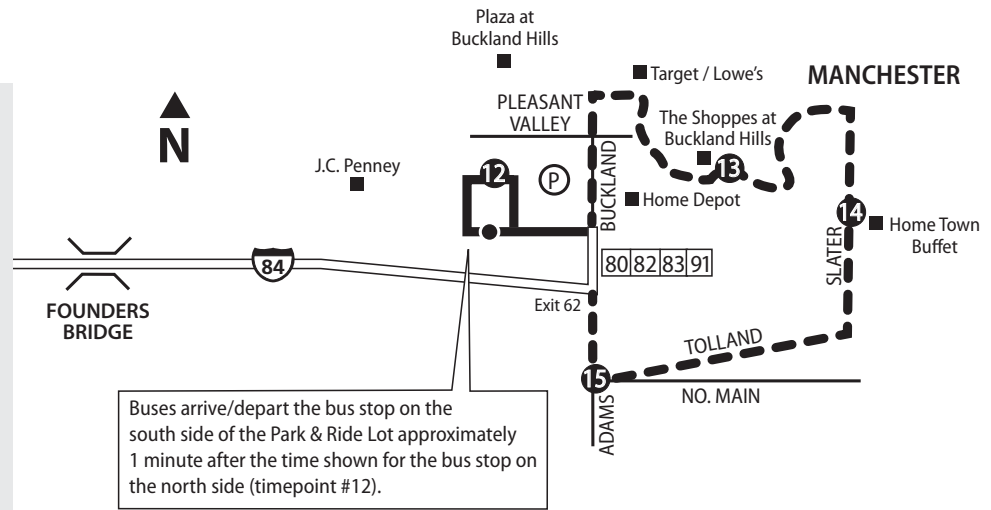

903 MANCHESTER—BUCKLAND EXPRESS

Bus Schedule Effective December 4, 2016

Routes:

- 903 Buckland Express
- 903/917 Buckland -Vernon-Tolland Express