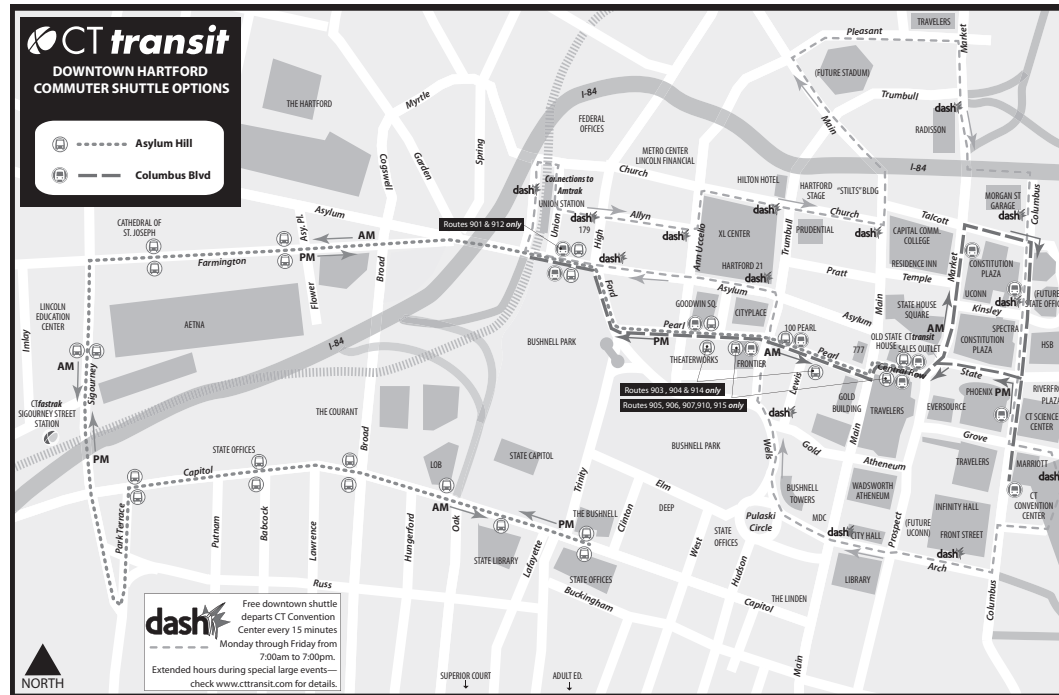

Options for CTtransit Express Commuters:

Free Shuttles Available Downtown to Make it Easier to Get More Places!

The **Asylum Hill Free Commuter Shuttle** is a service linking Central Row and Pearl St. with Union Station, Asylum Hill and Capitol Ave. Many trips on Routes 903, 904, 905, 906, 907, 910, 914 & 915 offer through-service on the Asylum Hill Shuttle. Connections with **all trips on all express bus routes** are available at Central Row or Pearl St.; connections with inter-city buses and trains are available at Union Station.

- Buses depart Central Row North (Old State House) on weekday mornings beginning at 6:35AM then approximately every 3 to 5 minutes until 9:00AM. Customers can also board the Asylum Hill Shuttle at Pearl & Trumbull (100 Pearl St.), Pearl & Ann (Goodwin Square) or at Asylum & Union.
- On weekday afternoons, buses start from Capitol & Trinity at The Bushnell at 12:02, 2:02 & 3:09PM, then approximately every 4 to 6 minutes until 5:04PM, with two final trips at 5:24 & 6:12PM. Buses depart Aetna on Sigourney Street approximately 7 to 10 minutes after leaving The Bushnell. Travel time to Pearl St. is approximately 18 minutes from The Bushnell and approximately 11 minutes from Aetna, but may vary due to traffic. Ride any trip on Express Routes 903, 904, 905, 906, 907, 910, 914 or 915 direct to your final destination or change buses quickly and easily at Pearl St. Please note that Routes 903, 904 & 914 stop at the west end of Pearl St. near Ann St. (TheaterWorks) and Routes 905, 906, 907, 910 & 915 stop at the east end of Pearl St. near Trumbull Street (Frontier Communications).

The **Columbus Boulevard Free Commuter Shuttle** is a new service linking Pearl St. and Central Row with Market St. & Columbus Blvd. Most trips on Routes 901, 902, 909 & 912 offer through-service on the Columbus Blvd. Shuttle. Connections with **all trips on all express bus routes** are available at Central Row or Pearl St.; connections with inter-city buses and trains are available at Union Station.

- Buses depart Central Row South (Travelers) on weekday mornings beginning at 6:50AM then approximately every 5 minutes from 7:10 to 8:55AM. Customers can also board the Columbus Blvd. Shuttle on Asylum St. at Bushnell Park or at Pearl & Trumbull Sts. (Frontier Communications).
- On weekday afternoons, buses start from Columbus Blvd. at the CT Convention Center at 12:09, 12:14, 2:14 & 3:18PM, then approximately every 5 to 10 minutes until 5:38PM, with a final trip at 6:24PM. Travel time from the CT Convention Center to Central Row is about 3 to 5 minutes, depending on traffic. Ride any trip on Express Routes 901, 902, 909 or 912 direct to your final destination or change buses quickly and easily at Central Row or Pearl St. Please note that Routes 902 & 909 are unable to serve the bus stop at Asylum & Union in the afternoon.