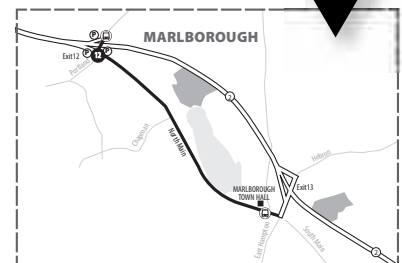

Buses make no stops in Zone C.

NOTE: Express Route #901-915 31-Day Passes are only accepted on Express Route #917-950 buses **after** they have been stamped with an expiration date by a CTtransit farebox.

- WHAT THE SYMBOLS ON THE MAP MEAN**
- 1** Timepoints are places the bus is scheduled to reach at a specific time (listed on the schedule). The timepoints are not the only places the bus will stop along the route.
 - Asylum Hill Shuttle Connecting Service
 - Express Portion of Route indicates the bus does not stop in this area.
 - P** Park & Ride Lots offer free parking.
 - Express Bus Stop express buses do not stop at all local bus stops.

- Buses depart Central Row North (Old State House) on weekday mornings beginning at 6:35AM then approximately every 3 to 5 minutes until 9:00AM. Customers can also board the Asylum Hill Shuttle at Pearl & Trumbull (100 Pearl St.), Pearl & Ann (Goodwin Square) or at Asylum & Union.
- On weekday afternoons, buses start from Capitol & Trinity at The Bushnell at 12:02, 2:02 & 3:09PM, then approximately every 4 to 6 minutes until 5:04PM, with two final trips at 5:24 & 6:12PM. Buses depart Aetna on Sigourney Street approximately 7 to 10 minutes after leaving The Bushnell. Travel time to Pearl St. is approximately 18 minutes from The Bushnell and approximately 11 minutes from Aetna, but may vary due to traffic. Ride any trip on Express Routes 903, 904, 905, 906, 907, 910, 914 or 915 direct to your final destination or change buses quickly and easily at Pearl St. Please note that Routes 903, 904 & 914 stop at the west end of Pearl St. near Ann St. (TheaterWorks) and Routes 905, 906, 907, 910 & 915 stop at the east end of Pearl St. near Trumbull Street (Frontier Communications).