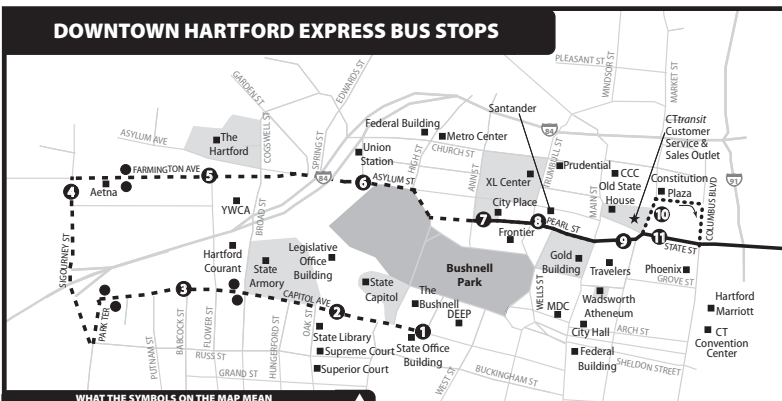

904 GLASTONBURY EXPRESS

914 MARLBOROUGH—COLCHESTER EXPRESS

Bus Schedule Effective December 4, 2016

Routes:

- **904** Glastonbury Express
- **904S** Glastonbury-South Glastonbury Express
- **914** Marlborough-Colchester Express
- **914M** Marlborough Express
- **914C** Colchester Express

ZONES TRAVELED	ONE-WAY FARE
Within Zone A Only	Zone 2 Express ($3.20)
Within Zone B Only	Zone 2 Express ($3.20)
Within Zone D Only	Zone 2 Express ($3.20)
Between Zones A & B	Zone 2 Express ($3.20)
Between Zones B & D	Zone 3 Express ($4.10)
Between Zones A & D	Zone 4 Express ($5.00)

Buses make no stops in Zone C.

NOTE: Express Route #901-915 31-Day Passes are only accepted on Express Route #917-950 buses **after** they have been stamped with an expiration date by a CTtransit farebox.

10-Ride tickets for Express Routes #901-915 **cannot** be used on Express Route #917-950 buses.

CTtransit Express Route #901-915 buses honor Route #917-950 10-Ride tickets and monthly passes at all times.

1. **WHAT THE SYMBOLS ON THE MAP MEAN**
2. **1** Timepoints are places the bus is scheduled to reach at a specific time (listed on the schedule). The timepoints are not the only places the bus will stop along the route.
   - --- Asylum Hill Shuttle Connecting Service
   - Express Portion of Route indicates the bus does not stop in this area.
   - **P** Park & Ride Lots offer free parking.
   - Express Bus Stop express buses do not stop at all local bus stops.