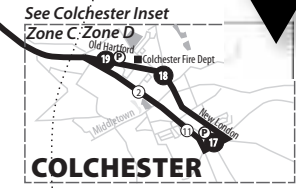

Buses make no stops in Zone C.

NOTE: Express Route #901-915 31-Day Passes are only accepted on Express Route #917-950 buses **after** they have been stamped with an expiration date by a CTtransit farebox.

10-Ride tickets for Express Routes #901-915 **cannot** be used on Express Route #917-950 buses.

CTtransit Express Route #901-915 buses honor Route #917-950 10-Ride tickets and monthly passes at all times.

- WHAT THE SYMBOLS ON THE MAP MEAN**
- 1** Timepoints are places the bus is scheduled to reach at a specific time (listed on the schedule). The timepoints are not the only places the bus will stop along the route.
 - Asylum Hill Shuttle Connecting Service
 - Express Portion of Route indicates the bus does not stop in this area.
 - P** Park & Ride Lots offer free parking.
 - Express Bus Stop express buses do not stop at all local bus stops.

- Buses depart Central Row North (Old State House) on weekday mornings beginning at 6:35AM then approximately every 3 to 5 minutes until 9:00AM. Customers can also board the Asylum Hill Shuttle at Pearl & Trumbull (100 Pearl St.), Pearl & Ann (Goodwin Square) or at Asylum & Union.
- On weekday afternoons, buses start from Capitol & Trinity at The Bushnell at 12:02, 2:02 & 3:09PM, then approximately every 4 to 6 minutes until 5:04PM, with two final trips at 5:24 & 6:12PM. Buses depart Aetna on Sigourney Street approximately 7 to 10 minutes after leaving The Bushnell. Travel time to Pearl St. is approximately 18 minutes from The Bushnell and approximately 11 minutes from Aetna, but may vary due to traffic. Ride any trip on Express Routes 903, 904, 905, 906, 907, 910, 914 or 915 direct to your final destination or change buses quickly and easily at Pearl St. Please note that Routes 903, 904 & 914 stop at the west end of Pearl St. near Ann St. (TheaterWorks) and Routes 905, 906, 907, 910 & 915 stop at the east end of Pearl St. near Trumbull Street (Frontier Communications).