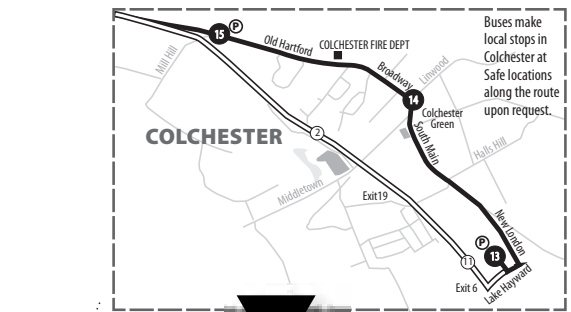

Buses make no stops in Zone C.

NOTE: Express Route #901-915 31-Day Passes are only accepted on Express Route #917-950 buses **after** they have been stamped with an expiration date by a CTtransit farebox.

10-Ride tickets for Express Routes #901-915 **cannot** be used on Express Route #917-950 buses.

CTtransit Express Route #901-915 buses honor Route #917-950 10-Ride tickets and monthly passes at all times.

- WHAT THE SYMBOLS ON THE MAP MEAN**
- 1** Timepoints are places the bus is scheduled to reach at a specific time (listed on the schedule). The timepoints are not the only places the bus will stop along the route.
 - Asylum Hill Shuttle Connecting Service
 - Express Portion of Route indicates the bus does not stop in this area.
 - P** Park & Ride Lots offer free parking.
 - Express Bus Stop express buses do not stop at all local bus stops.

- Buses depart Central Row North (Old State House) on weekday mornings beginning at 6:35AM then approximately every 3 to 5 minutes until 9:00AM. Customers can also board the Asylum Hill Shuttle at Pearl & Trumbull (100 Pearl St.), Pearl & Ann (Goodwin Square) or at Asylum & Union.
- On weekday afternoons, buses start from Capitol & Trinity at The Bushnell at 12:02, 2:02 & 3:09PM, then approximately every 4 to 6 minutes until 5:04PM, with two final trips at 5:24 & 6:12PM. Buses depart Aetna on Sigourney Street approximately 7 to 10 minutes after leaving The Bushnell. Travel time to Pearl St. is approximately 18 minutes from The Bushnell and approximately 11 minutes from Aetna, but may vary due to traffic. Ride any trip on Express Routes 903, 904, 905, 906, 907, 910, 914 or 915 direct to your final destination or change buses quickly and easily at Pearl St. Please note that Routes 903, 904 & 914 stop at the west end of Pearl St. near Ann St. (TheaterWorks) and Routes 905, 906, 907, 910 & 915 stop at the east end of Pearl St. near Trumbull Street (Frontier Communications).