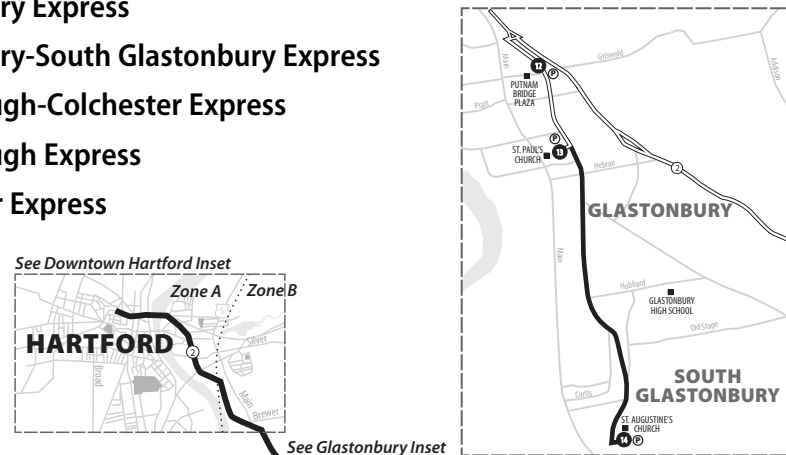

904 GLASTONBURY EXPRESS

914 MARLBOROUGH—COLCHESTER EXPRESS

Bus Schedule Effective December 4, 2016

Routes:

- **904** Glastonbury Express
- **904S** Glastonbury-South Glastonbury Express
- **914** Marlborough-Colchester Express
- **914M** Marlborough Express
- **914C** Colchester Express

ZONES TRAVELED	ONE-WAY FARE
Within Zone A Only	Zone 2 Express ($3.20)
Within Zone B Only	Zone 2 Express ($3.20)
Within Zone D Only	Zone 2 Express ($3.20)
Between Zones A & B	Zone 2 Express ($3.20)
Between Zones B & D	Zone 3 Express ($4.10)
Between Zones A & D	Zone 4 Express ($5.00)

Buses make no stops in Zone C.

NOTE: Express Route #901-915 31-Day Passes are only accepted on Express Route #917-950 buses **after** they have been stamped with an expiration date by a CTtransit farebox.

10-Ride tickets for Express Routes #901-915 **cannot** be used on Express Route #917-950 buses.

CTtransit Express Route #901-915 buses honor Route #917-950 10-Ride tickets and monthly passes at all times.

1. **WHAT THE SYMBOLS ON THE MAP MEAN**
2. **1** Timepoints are places the bus is scheduled to reach at a specific time (listed on the schedule). The timepoints are not the only places the bus will stop along the route.
   - --- Asylum Hill Shuttle Connecting Service
   - Express Portion of Route indicates the bus does not stop in this area.
   - **P** Park & Ride Lots offer free parking.
   - Express Bus Stop express buses do not stop at all local bus stops.