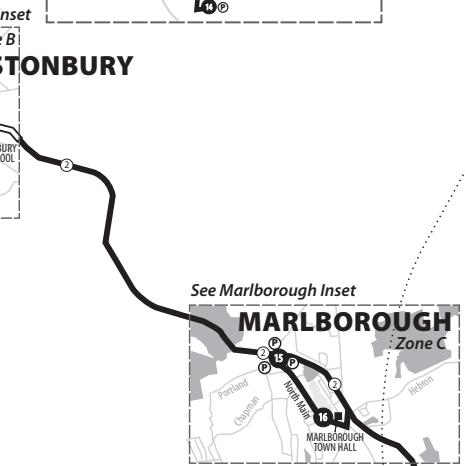

904 GLASTONBURY EXPRESS

914 MARLBOROUGH—COLCHESTER EXPRESS

Bus Schedule Effective December 4, 2016

Routes:

- **904** Glastonbury Express
- **904S** Glastonbury-South Glastonbury Express
- **914** Marlborough-Colchester Express
- **914M** Marlborough Express
- **914C** Colchester Express

ZONES TRAVELED	ONE-WAY FARE
Within Zone A Only	Zone 2 Express ($3.20)
Within Zone B Only	Zone 2 Express ($3.20)
Within Zone D Only	Zone 2 Express ($3.20)
Between Zones A & B	Zone 2 Express ($3.20)
Between Zones B & D	Zone 3 Express ($4.10)
Between Zones A & D	Zone 4 Express ($5.00)

Buses make no stops in Zone C.

NOTE: Express Route #901-915 31-Day Passes are only accepted on Express Route #917-950 buses **after** they have been stamped with an expiration date by a CTtransit farebox.

10-Ride tickets for Express Routes #901-915 **cannot** be used on Express Route #917-950 buses.

CTtransit Express Route #901-915 buses honor Route #917-950 10-Ride tickets and monthly passes at all times.

1. **WHAT THE SYMBOLS ON THE MAP MEAN**
2. **1** Timepoints are places the bus is scheduled to reach at a specific time (listed on the schedule). The timepoints are not the only places the bus will stop along the route.
   - --- Asylum Hill Shuttle Connecting Service
   - Express Portion of Route indicates the bus does not stop in this area.
   - **P** Park & Ride Lots offer free parking.
   - Express Bus Stop express buses do not stop at all local bus stops.