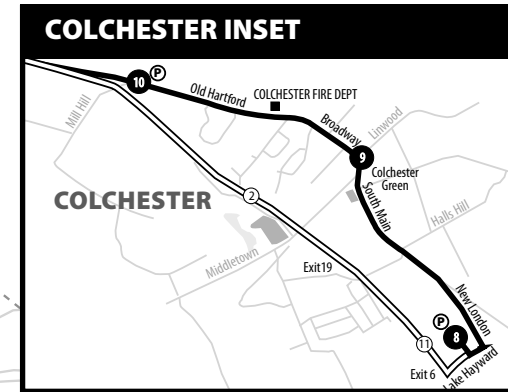

904 ☉ GLASTONBURY EXPRESS

914 ☉ MARLBOROUGH—COLCHESTER EXPRESS

Routes:

- 904 Glastonbury Express
- 904S Glastonbury-South Glastonbury Express
- 914 Marlborough-Colchester Express
- 914M Marlborough Express
- 914C Colchester Express

Bus Schedule Effective November 22, 2020

FREE connecting service to Asylum Hill, the State Capitol, Capitol Ave., Columbus Blvd. and the Connecticut Convention Center is provided by the Asylum Hill Shuttle and Columbus Blvd. Shuttle routes. See reverse for more information.

Connections with all express bus routes are available at the north side of Central Row (Old State House), at Pearl & Trumbull (100 Pearl Street), and on Asylum Street at Union Station.

- On weekday mornings, buses depart Central every 15 minutes from 6:40AM to 9:10AM.
- On weekday afternoons, buses start from Capitol & Trinity at The Bushnell and depart Sigourney Street at Aetna approximately 5 minutes later:
 - Two midday trips depart at 11:52AM & 1:52PM
 - Afternoon service operates every 20 minutes from 2:52PM to 5:12PM, then every 30 minutes until 6:12PM

The **Columbus Boulevard Shuttle** links Union Station and downtown Hartford with destinations in the Columbus Boulevard area.

Connections with all express bus routes are available on Asylum Street at Bushnell Park, at Pearl & Trumbull (Frontier Communications), and at the south side of Central Row (Travelers).