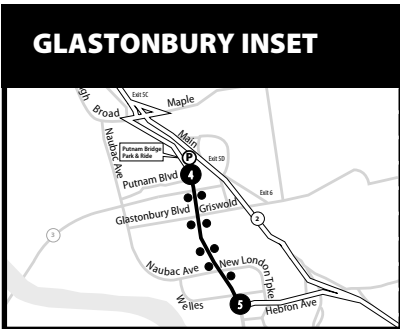

904 ☉ GLASTONBURY EXPRESS

914 ☉ MARLBOROUGH—COLCHESTER EXPRESS

Routes:

- 904 Glastonbury Express
- 904S Glastonbury-South Glastonbury Express
- 914 Marlborough-Colchester Express
- 914M Marlborough Express
- 914C Colchester Express

Bus Schedule Effective November 22, 2020

FREE connecting service to Asylum Hill, the State Capitol, Capitol Ave., Columbus Blvd. and the Connecticut Convention Center is provided by the Asylum Hill Shuttle and Columbus Blvd. Shuttle routes. See reverse for more information.

Connections with all express bus routes are available at the north side of Central Row (Old State House), at Pearl & Trumbull (100 Pearl Street), and on Asylum Street at Union Station.

- On weekday mornings, buses depart Central every 15 minutes from 6:40AM to 9:10AM.
- On weekday afternoons, buses start from Capitol & Trinity at The Bushnell and depart Sigourney Street at Aetna approximately 5 minutes later:
 - Two midday trips depart at 11:52AM & 1:52PM
 - Afternoon service operates every 20 minutes from 2:52PM to 5:12PM, then every 30 minutes until 6:12PM

The **Columbus Boulevard Shuttle** links Union Station and downtown Hartford with destinations in the Columbus Boulevard area.

Connections with all express bus routes are available on Asylum Street at Bushnell Park, at Pearl & Trumbull (Frontier Communications), and at the south side of Central Row (Travelers).