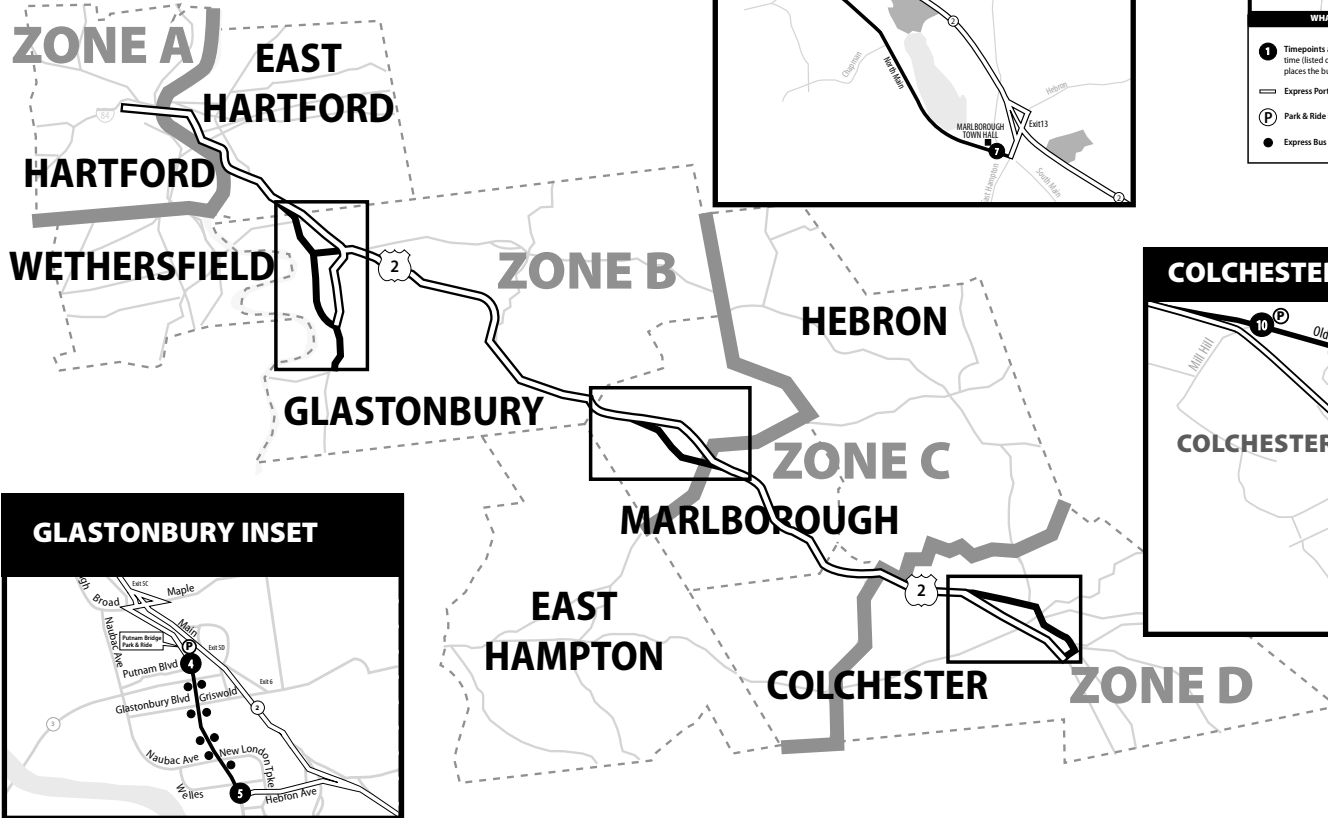

904 ☉ GLASTONBURY EXPRESS

914 ☉ MARLBOROUGH—COLCHESTER EXPRESS

Routes:

- 904 Glastonbury Express
- 904S Glastonbury-South Glastonbury Express
- 914 Marlborough-Colchester Express
- 914M Marlborough Express
- 914C Colchester Express

Bus Schedule Effective November 22, 2020

FREE connecting service to Asylum Hill, the State Capitol, Capitol Ave., Columbus Blvd. and the Connecticut Convention Center is provided by the Asylum Hill Shuttle and Columbus Blvd. Shuttle routes. See reverse for more information.

ZONES TRAVELED	ONE-WAY FARE
Within Zone A Only	2 Zones Express (\$3.20)
Within Zone B Only	2 Zones Express (\$3.20)
Within Zone D Only	2 Zones Express (\$3.20)
Between Zones A & B	2 Zones Express (\$3.20)
Between Zones B & D	3 Zones Express (\$4.10)
Between Zones A & D	4 Zones Express (\$5.00)

Connections with all express bus routes are available at the north side of Central Row (Old State House), at Pearl & Trumbull (100 Pearl Street), and on Asylum Street at Union Station.

- On weekday mornings, buses depart Central every 15 minutes from 6:40AM to 9:10AM.
- On weekday afternoons, buses start from Capitol & Trinity at The Bushnell and depart Sigourney Street at Aetna approximately 5 minutes later:
 - Two midday trips depart at 11:52AM & 1:52PM
 - Afternoon service operates every 20 minutes from 2:52PM to 5:12PM, then every 30 minutes until 6:12PM