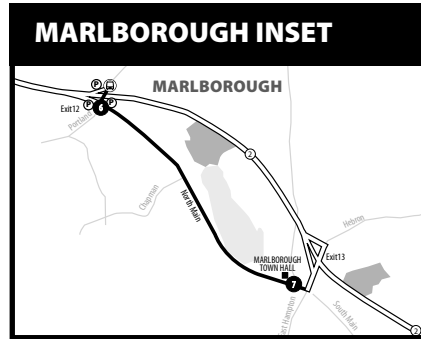

904 ☉ GLASTONBURY EXPRESS

914 ☉ MARLBOROUGH—COLCHESTER EXPRESS

Routes:

- 904 Glastonbury Express
- 904S Glastonbury-South Glastonbury Express
- 914 Marlborough-Colchester Express
- 914M Marlborough Express
- 914C Colchester Express

Bus Schedule Effective November 22, 2020

FREE connecting service to Asylum Hill, the State Capitol, Capitol Ave., Columbus Blvd. and the Connecticut Convention Center is provided by the Asylum Hill Shuttle and Columbus Blvd. Shuttle routes. See reverse for more information.

Connections with all express bus routes are available at the north side of Central Row (Old State House), at Pearl & Trumbull (100 Pearl Street), and on Asylum Street at Union Station.

- On weekday mornings, buses depart Central every 15 minutes from 6:40AM to 9:10AM.
- On weekday afternoons, buses start from Capitol & Trinity at The Bushnell and depart Sigourney Street at Aetna approximately 5 minutes later:
 - Two midday trips depart at 11:52AM & 1:52PM
 - Afternoon service operates every 20 minutes from 2:52PM to 5:12PM, then every 30 minutes until 6:12PM

The **Columbus Boulevard Shuttle** links Union Station and downtown Hartford with destinations in the Columbus Boulevard area.

Connections with all express bus routes are available on Asylum Street at Bushnell Park, at Pearl & Trumbull (Frontier Communications), and at the south side of Central Row (Travelers).