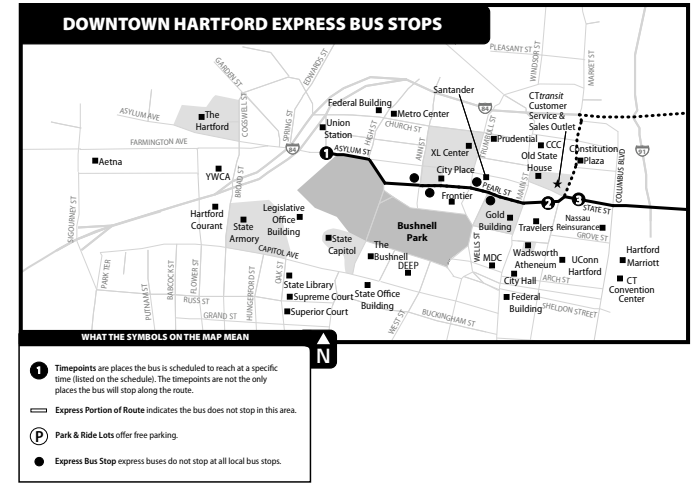

Bus Schedule Effective November 22, 2020

FREE connecting service to Asylum Hill, the State Capitol, Capitol Ave., Columbus Blvd. and the Connecticut Convention Center is provided by the Asylum Hill Shuttle and Columbus Blvd. Shuttle routes. See reverse for more information.

ZONES TRAVELED	ONE-WAY FARE
Within Zone A Only	2 Zones Express (\$3.20)
Within Zone B Only	2 Zones Express (\$3.20)
Within Zone D Only	2 Zones Express (\$3.20)
Between Zones A & B	2 Zones Express (\$3.20)
Between Zones B & D	3 Zones Express (\$4.10)
Between Zones A & D	4 Zones Express (\$5.00)

Connections with all express bus routes are available at the north side of Central Row (Old State House), at Pearl & Trumbull (100 Pearl Street), and on Asylum Street at Union Station.

- On weekday mornings, buses depart Central every 15 minutes from 6:40AM to 9:10AM.
- On weekday afternoons, buses start from Capitol & Trinity at The Bushnell and depart Sigourney Street at Aetna approximately 5 minutes later:
 - Two midday trips depart at 11:52AM & 1:52PM
 - Afternoon service operates every 20 minutes from 2:52PM to 5:12PM, then every 30 minutes until 6:12PM

The **Columbus Boulevard Shuttle** links Union Station and downtown Hartford with destinations in the Columbus Boulevard area.

Connections with all express bus routes are available on Asylum Street at Bushnell Park, at Pearl & Trumbull (Frontier Communications), and at the south side of Central Row (Travelers).