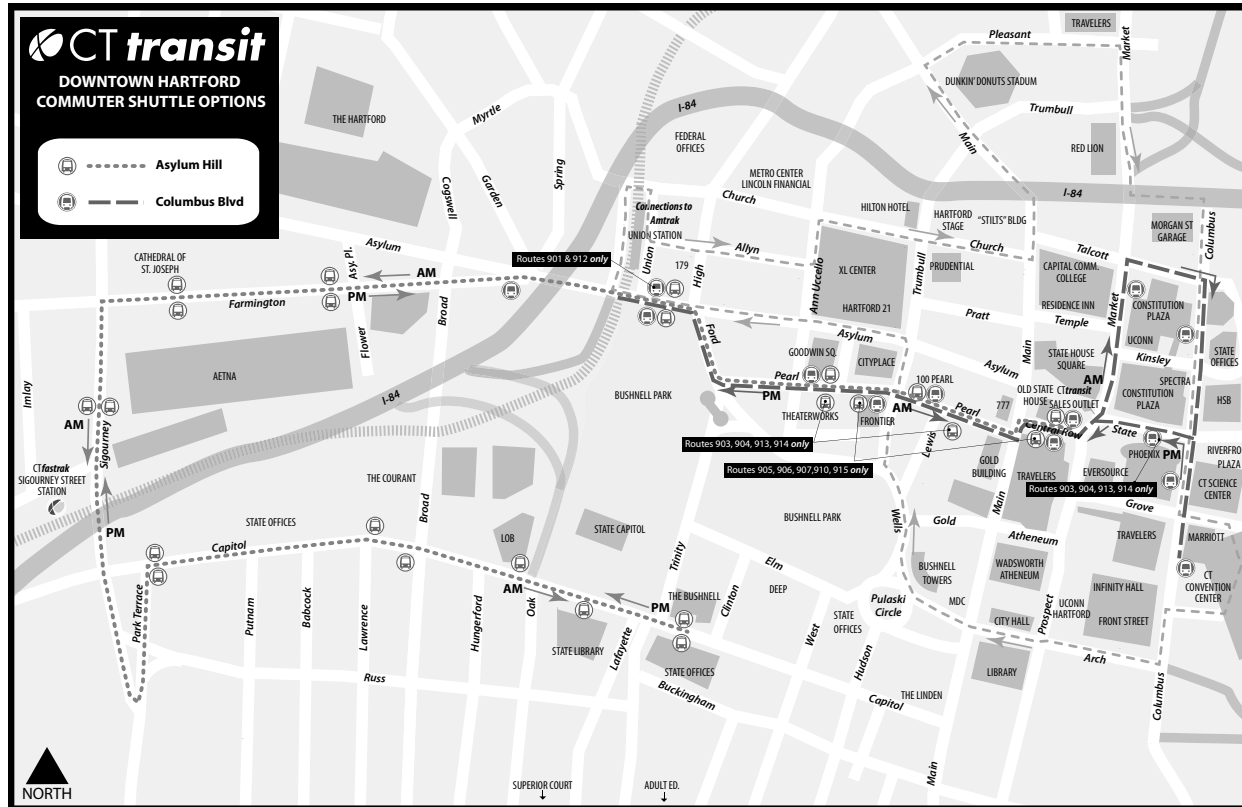

**Options for CTtransit Express Commuters:
Free Shuttles to Make it Easier to Get More Places!**

The **Asylum Hill Shuttle** links downtown Hartford and Union Station with destinations in the Asylum Hill and Capitol Avenue areas.

Connections with all express bus routes are available at the north side of Central Row (Old State House), at Pearl & Trumbull (100 Pearl Street), and on Asylum Street at Union Station.

- On weekday mornings, buses depart Central every 15 minutes from 6:40AM to 9:10AM.
- On weekday afternoons, buses start from Capitol & Trinity at The Bushnell and depart Sigourney Street at Aetna approximately 5 minutes later:
  - -Two midday trips depart at 11:52AM & 1:52PM
  - -Afternoon service operates every 20 minutes from 2:52PM to 5:12PM, then every 30 minutes until 6:12PM

The **Columbus Boulevard Shuttle** links Union Station and downtown Hartford with destinations in the Columbus Boulevard area.

Connections with all express bus routes are available on Asylum Street at Bushnell Park, at Pearl & Trumbull (Frontier Communications), and at the south side of Central Row (Travelers).

- On weekday mornings, buses depart Bushnell Park every 15 minutes from 6:51AM to 9:06AM.
- On weekday afternoons, buses depart Columbus Boulevard at the Connecticut Convention Center:
  - Two midday trips depart at 12:12PM & 2:12PM
  - Afternoon service operates every 20 minutes from 3:12PM to 4:52PM, then every 30 minutes until 6:22PM