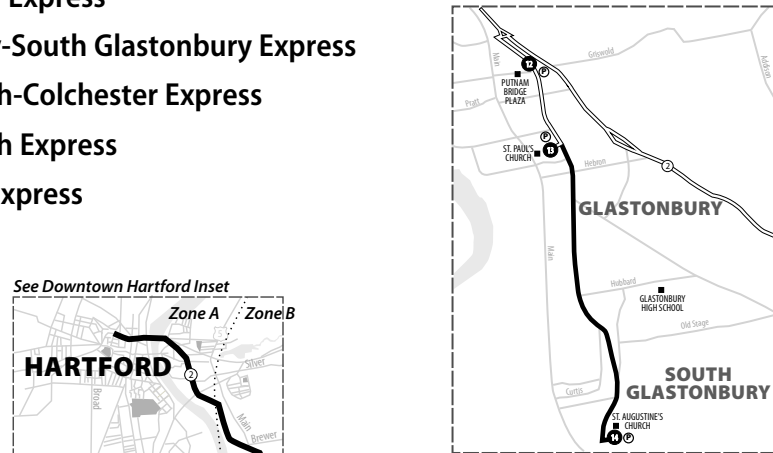

904 GLASTONBURY EXPRESS

914 MARLBOROUGH—COLCHESTER EXPRESS

Routes:

- **904** Glastonbury Express
- **904S** Glastonbury-South Glastonbury Express
- **914** Marlborough-Colchester Express
- **914M** Marlborough Express
- **914C** Colchester Express

Bus Schedule Effective August 26, 2018

ZONES TRAVELED	ONE-WAY FARE
Within Zone A Only	2 Zones Express ($3.20)
Within Zone B Only	2 Zones Express ($3.20)
Within Zone D Only	2 Zones Express ($3.20)
Between Zones A & B	2 Zones Express ($3.20)
Between Zones B & D	3 Zones Express ($4.10)
Between Zones A & D	4 Zones Express ($5.00)

Buses make no stops in Zone C.

NOTE: Magnetically encoded 31-Day Passes are only accepted on Express Route #918, 919, and 950 buses **after** they have been stamped with an expiration date by a CTtransit farebox.

Magnetically encoded 10-Ride tickets **cannot** be used on Express Route #918, 919, and 950 buses.

CTtransit Express Routes honor Route #918, 919, and 950 10-Ride tickets and monthly passes at all times.

1. **WHAT THE SYMBOLS ON THE MAP MEAN**
2. **1** Timepoints are places the bus is scheduled to reach at a specific time (listed on the schedule). The timepoints are not the only places the bus will stop along the route.
   - Asylum Hill Shuttle Connecting Service
   - Express Portion of Route indicates the bus does not stop in this area.
   - Park & Ride Lots offer free parking.
   - Express Bus Stop express buses do not stop at all local bus stops.

Buses make local stops in Colchester at Safe locations along the route upon request.