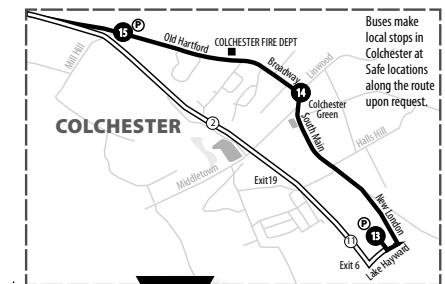

904 GLASTONBURY EXPRESS

914 MARLBOROUGH—COLCHESTER EXPRESS

Routes:

- **904** Glastonbury Express
- **904S** Glastonbury-South Glastonbury Express
- **914** Marlborough-Colchester Express
- **914M** Marlborough Express
- **914C** Colchester Express

Bus Schedule Effective August 26, 2018

ZONES TRAVELED	ONE-WAY FARE
Within Zone A Only	2 Zones Express ($3.20)
Within Zone B Only	2 Zones Express ($3.20)
Within Zone D Only	2 Zones Express ($3.20)
Between Zones A & B	2 Zones Express ($3.20)
Between Zones B & D	3 Zones Express ($4.10)
Between Zones A & D	4 Zones Express ($5.00)

Buses make no stops in Zone C.

NOTE: Magnetically encoded 31-Day Passes are only accepted on Express Route #918, 919, and 950 buses **after** they have been stamped with an expiration date by a CTtransit farebox.

Magnetically encoded 10-Ride tickets **cannot** be used on Express Route #918, 919, and 950 buses.

CTtransit Express Routes honor Route #918, 919, and 950 10-Ride tickets and monthly passes at all times.

1. **WHAT THE SYMBOLS ON THE MAP MEAN**
2. **1** Timepoints are places the bus is scheduled to reach at a specific time (listed on the schedule). The timepoints are not the only places the bus will stop along the route.
   - Asylum Hill Shuttle Connecting Service
   - Express Portion of Route indicates the bus does not stop in this area.
   - Park & Ride Lots offer free parking.
   - Express Bus Stop express buses do not stop at all local bus stops.

Buses make local stops in Colchester at Safe locations along the route upon request.