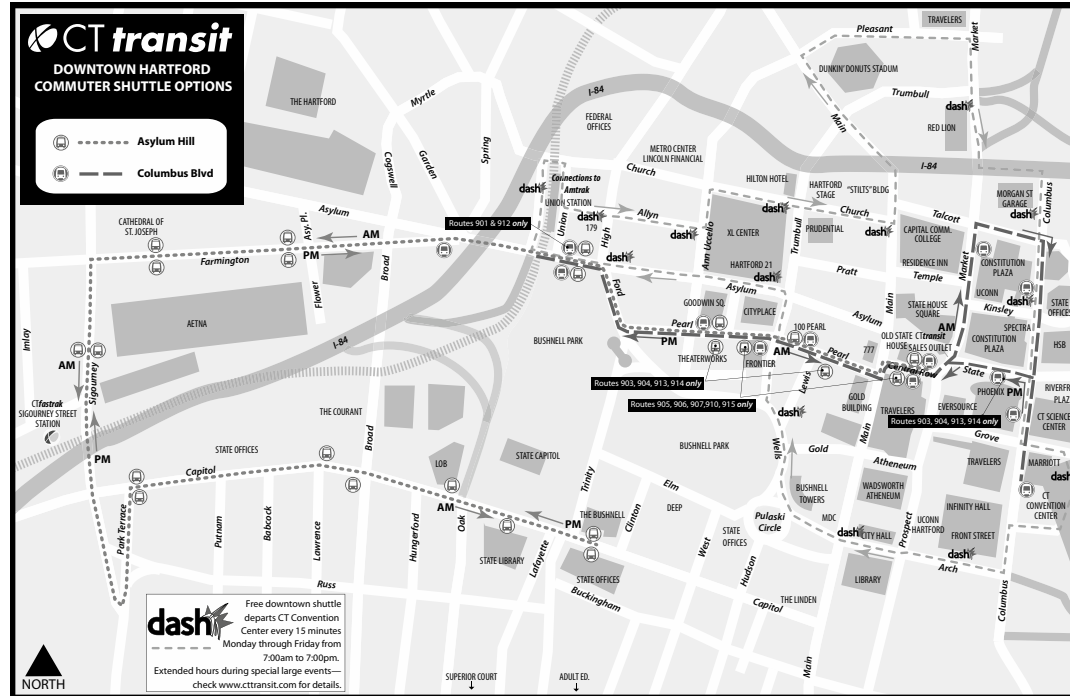

**Options for CTtransit Express Commuters:
Free Shuttles Available Downtown to Make it Easier to Get More Places!**

The **Asylum Hill Free Commuter Shuttle** is a service linking Central Row and Pearl St. with Union Station, Asylum Hill and Capitol Ave. Many trips on Routes 903, 904, 905, 906, 907, 910, 914 & 915 offer through-service on the Asylum Hill Shuttle. Connections with **all trips on all express bus routes** are available at Central Row or Pearl St.; connections with inter-city buses and trains are available at Union Station.

- Buses depart Central Row North (Old State House) on weekday mornings beginning at 6:35AM then approximately every 3 to 5 minutes until 9:00AM. Customers can also board the Asylum Hill Shuttle at Pearl & Trumbull (100 Pearl St.), Pearl & Ann (Goodwin Square) or at Asylum & Union.
- On weekday afternoons, buses start from Capitol & Trinity at The Bushnell at 12:05, 2:05 & 3:18PM, then approximately every 4 to 6 minutes until 5:05PM, with two final trips at 5:25 & 6:17PM. Buses depart Aetna on Sigourney Street approximately 7 to 10 minutes after leaving The Bushnell. Travel time to Pearl St. is approximately 18 minutes from The Bushnell and approximately 11 minutes from Aetna, but may vary due to traffic. Ride any trip on Express Routes 903, 904, 905, 906, 907, 910, 914 or 915 direct to your final destination or change buses quickly and easily at Pearl St. Please note that Routes 903, 904 & 914 stop at the west end of Pearl St. near Ann St. (TheaterWorks) and Routes 905, 906, 907, 910 & 915 stop at the east end of Pearl St. near Trumbull Street (Frontier Communications).

The **Columbus Boulevard Free Commuter Shuttle** is a new service linking Pearl St. and Central Row with Market St. & Columbus Blvd. Most trips on Routes 901, 902, 909 & 912 offer through-service on the Columbus Blvd. Shuttle. Connections with **all trips on all express bus routes** are available at Central Row or Pearl St.; connections with inter-city buses and trains are available at Union Station.

- Buses depart Central Row South (Travelers) on weekday mornings beginning at 6:50AM then approximately every 5 minutes from 7:10 to 8:55AM. Customers can also board the Columbus Blvd. Shuttle on Asylum St. at Bushnell Park or at Pearl & Trumbull Sts. (Frontier Communications).
- On weekday afternoons, buses start from Columbus Blvd. at the CT Convention Center at 12:09, 12:14, 2:14 & 3:18PM, then approximately every 5 to 10 minutes until 5:38PM, with a final trip at 6:24PM. Travel time from the CT Convention Center to Central Row is about 3 to 5 minutes, depending on traffic. Ride any trip on Express Routes 901, 902, 909 or 912 direct to your final destination or change buses quickly and easily at Central Row or Pearl St. Please note that Routes 902 & 909 are unable to serve the bus stop at Asylum & Union in the afternoon.