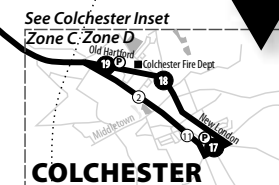

# 914 MARLBOROUGH—COLCHESTER EXPRESS

Routes:

- 904** Glastonbury Express
- 904S** Glastonbury-South Glastonbury Express
- 914** Marlborough-Colchester Express
- 914M** Marlborough Express
- 914C** Colchester Express

Bus Schedule Effective August 26, 2018

| ZONES TRAVELED      | ONE-WAY FARE             |
|---------------------|--------------------------|
| Within Zone A Only  | 2 Zones Express (\$3.20) |
| Within Zone B Only  | 2 Zones Express (\$3.20) |
| Within Zone D Only  | 2 Zones Express (\$3.20) |
| Between Zones A & B | 2 Zones Express (\$3.20) |
| Between Zones B & D | 3 Zones Express (\$4.10) |
| Between Zones A & D | 4 Zones Express (\$5.00) |

Buses make no stops in Zone C.

**NOTE:** Magnetically encoded 31-Day Passes are only accepted on Express Route #918, 919, and 950 buses **after** they have been stamped with an expiration date by a CTtransit farebox.

Magnetically encoded 10-Ride tickets **cannot** be used on Express Route #918, 919, and 950 buses.

CTtransit Express Routes honor Route #918, 919, and 950 10-Ride tickets and monthly passes at all times.