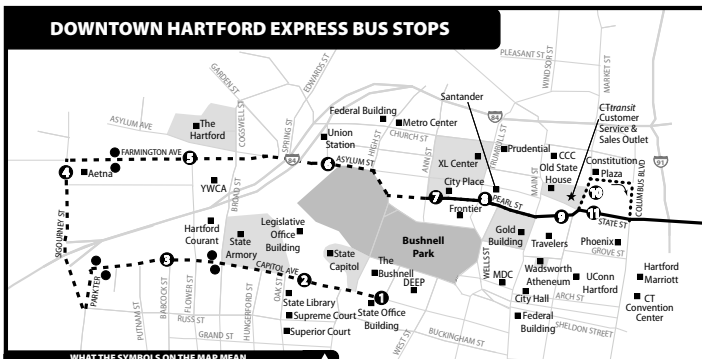

904 GLASTONBURY EXPRESS

914 MARLBOROUGH—COLCHESTER EXPRESS

Routes:

- **904** Glastonbury Express
- **904S** Glastonbury-South Glastonbury Express
- **914** Marlborough-Colchester Express
- **914M** Marlborough Express
- **914C** Colchester Express

Bus Schedule Effective August 26, 2018

ZONES TRAVELED	ONE-WAY FARE
Within Zone A Only	2 Zones Express ($3.20)
Within Zone B Only	2 Zones Express ($3.20)
Within Zone D Only	2 Zones Express ($3.20)
Between Zones A & B	2 Zones Express ($3.20)
Between Zones B & D	3 Zones Express ($4.10)
Between Zones A & D	4 Zones Express ($5.00)

Buses make no stops in Zone C.

NOTE: Magnetically encoded 31-Day Passes are only accepted on Express Route #918, 919, and 950 buses **after** they have been stamped with an expiration date by a CTtransit farebox.

Magnetically encoded 10-Ride tickets **cannot** be used on Express Route #918, 919, and 950 buses.

CTtransit Express Routes honor Route #918, 919, and 950 10-Ride tickets and monthly passes at all times.

1. **WHAT THE SYMBOLS ON THE MAP MEAN**
2. **1** Timepoints are places the bus is scheduled to reach at a specific time (listed on the schedule). The timepoints are not the only places the bus will stop along the route.
   - Asylum Hill Shuttle Connecting Service
   - Express Portion of Route indicates the bus does not stop in this area.
   - Park & Ride Lots offer free parking.
   - Express Bus Stop express buses do not stop at all local bus stops.

Buses make local stops in Colchester at Safe locations along the route upon request.