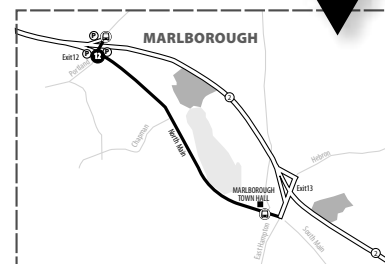

904 GLASTONBURY EXPRESS

914 MARLBOROUGH—COLCHESTER EXPRESS

Routes:

- **904** Glastonbury Express
- **904S** Glastonbury-South Glastonbury Express
- **914** Marlborough-Colchester Express
- **914M** Marlborough Express
- **914C** Colchester Express

Bus Schedule Effective August 26, 2018

ZONES TRAVELED	ONE-WAY FARE
Within Zone A Only	2 Zones Express ($3.20)
Within Zone B Only	2 Zones Express ($3.20)
Within Zone D Only	2 Zones Express ($3.20)
Between Zones A & B	2 Zones Express ($3.20)
Between Zones B & D	3 Zones Express ($4.10)
Between Zones A & D	4 Zones Express ($5.00)

Buses make no stops in Zone C.

NOTE: Magnetically encoded 31-Day Passes are only accepted on Express Route #918, 919, and 950 buses **after** they have been stamped with an expiration date by a CTtransit farebox.

Magnetically encoded 10-Ride tickets **cannot** be used on Express Route #918, 919, and 950 buses.

CTtransit Express Routes honor Route #918, 919, and 950 10-Ride tickets and monthly passes at all times.

1. **WHAT THE SYMBOLS ON THE MAP MEAN**
2. **1** Timepoints are places the bus is scheduled to reach at a specific time (listed on the schedule). The timepoints are not the only places the bus will stop along the route.
   - Asylum Hill Shuttle Connecting Service
   - Express Portion of Route indicates the bus does not stop in this area.
   - Park & Ride Lots offer free parking.
   - Express Bus Stop express buses do not stop at all local bus stops.

Buses make local stops in Colchester at Safe locations along the route upon request.