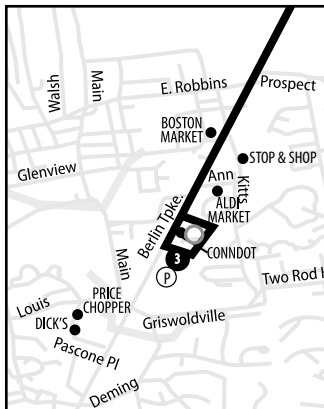

ZONES TRAVELED	ONE-WAY FARE	WHAT THE SYMBOLS ON THE MAP MEAN	
2 Zones	\$3.20	1	Timepoints are places the bus is scheduled to reach at a specific time (listed on the schedule). The timepoints are not the only places the bus will stop along the route.
Minimum fare for travel within one zone is \$3.20		P	Park & Ride Lots offer free parking.
		O	Bus Stop

Timepoints & Bus Stops

NEWINGTON

HARTFORD