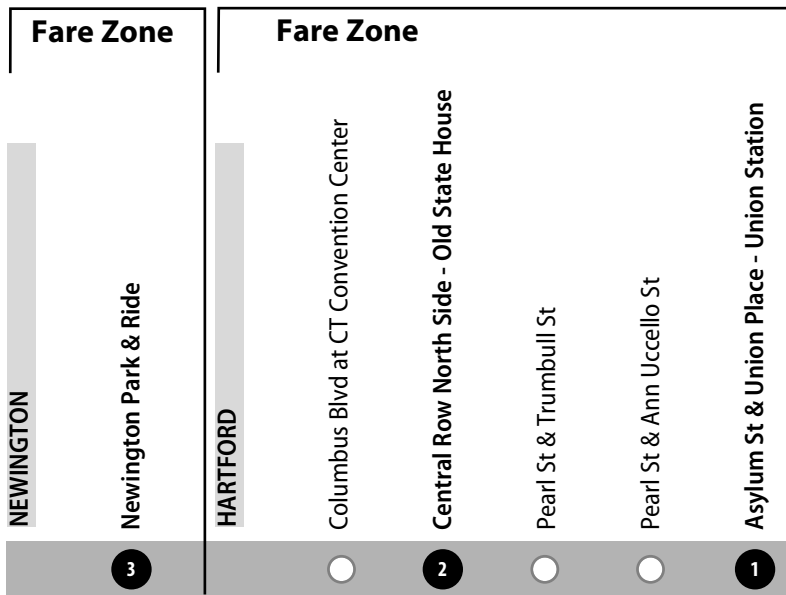

ZONES TRAVELED	ONE-WAY FARE	WHAT THE SYMBOLS ON THE MAP MEAN	
2 Zones	\$3.20	1	Timepoints are places the bus is scheduled to reach at a specific time (listed on the schedule). The timepoints are not the only places the bus will stop along the route.
Minimum fare for travel within one zone is \$3.20		P	Park & Ride Lots offer free parking.
		O	Bus Stop

Timepoints & Bus Stops

NEWINGTON

HARTFORD