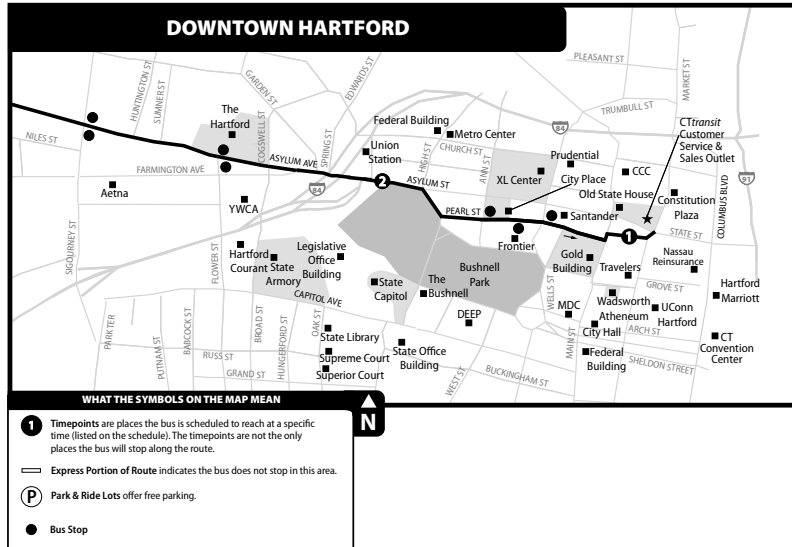

## Routes:

- 912 Simsbury-Granby Express
- 912S Simsbury Express

ZONES TRAVELED	ONE-WAY FARE
Within Zone A Only	Zone 2 Express (\$3.20)
Within Zone B Only	Zone 2 Express (\$3.20)
Within Zone C Only	Zone 2 Express (\$3.20)
Between Zones A & B	Zone 2 Express (\$3.20)
Between Zones B & C	Zone 2 Express (\$3.20)
Between Zones A & C	Zone 3 Express (\$4.10)

FREE connecting service to Asylum Hill, the State Capitol, Capitol Ave., Columbus Blvd. and the Connecticut Convention Center is provided by the Asylum Hill Shuttle and Columbus Blvd. Shuttle routes. See reverse for more information.

Connections with all express bus routes are available at the north side of Central Row (Old State House), at Pearl & Trumbull (100 Pearl Street), and on Asylum Street at Union Station.

- On weekday mornings, buses depart Central every 15 minutes from 6:40AM to 9:10AM.
- On weekday afternoons, buses start from Capitol & Trinity at The Bushnell and depart Sigourney Street at Aetna approximately 5 minutes later:
  - Two midday trips depart at 11:52AM & 1:52PM
  - Afternoon service operates every 20 minutes from 2:52PM to 5:12PM, then every 30 minutes until 6:12PM

The **Columbus Boulevard Shuttle** links Union Station and downtown Hartford with destinations in the Columbus Boulevard area.

Connections with all express bus routes are available on Asylum Street at Bushnell Park, at Pearl & Trumbull (Frontier Communications), and at the south side of Central Row (Travelers).