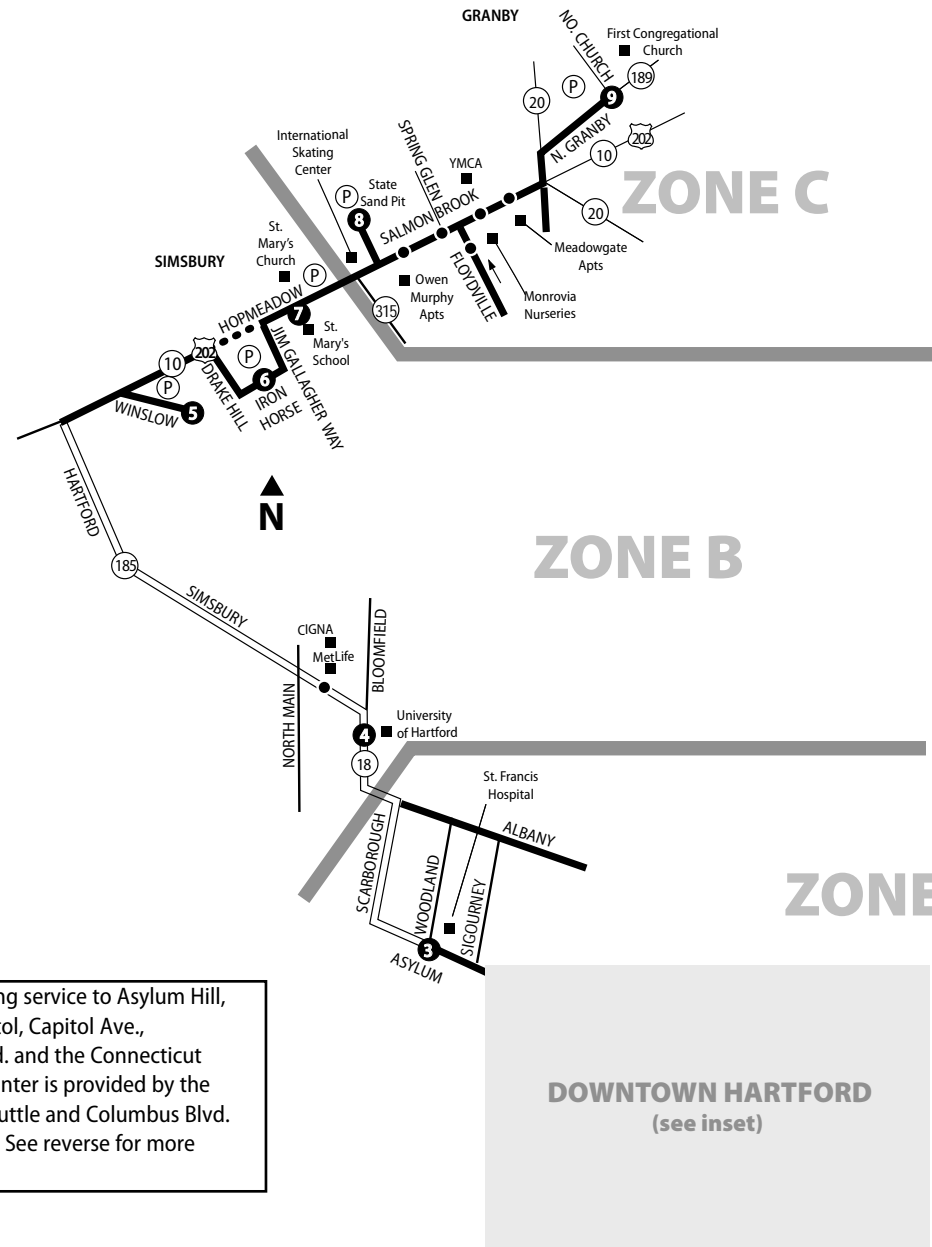

## Routes:

- 912 Simsbury-Granby Express
- 912S Simsbury Express

ZONES TRAVELED	ONE-WAY FARE
Within Zone A Only	Zone 2 Express (\$3.20)
Within Zone B Only	Zone 2 Express (\$3.20)
Within Zone C Only	Zone 2 Express (\$3.20)
Between Zones A & B	Zone 2 Express (\$3.20)
Between Zones B & C	Zone 2 Express (\$3.20)
Between Zones A & C	Zone 3 Express (\$4.10)

FREE connecting service to Asylum Hill, the State Capitol, Capitol Ave., Columbus Blvd. and the Connecticut Convention Center is provided by the Asylum Hill Shuttle and Columbus Blvd. Shuttle routes. See reverse for more information.

Connections with all express bus routes are available at the north side of Central Row (Old State House), at Pearl & Trumbull (100 Pearl Street), and on Asylum Street at Union Station.

- On weekday mornings, buses depart Central every 15 minutes from 6:40AM to 9:10AM.
- On weekday afternoons, buses start from Capitol & Trinity at The Bushnell and depart Sigourney Street at Aetna approximately 5 minutes later:
  - Two midday trips depart at 11:52AM & 1:52PM
  - Afternoon service operates every 20 minutes from 2:52PM to 5:12PM, then every 30 minutes until 6:12PM

The **Columbus Boulevard Shuttle** links Union Station and downtown Hartford with destinations in the Columbus Boulevard area.

Connections with all express bus routes are available on Asylum Street at Bushnell Park, at Pearl & Trumbull (Frontier Communications), and at the south side of Central Row (Travelers).