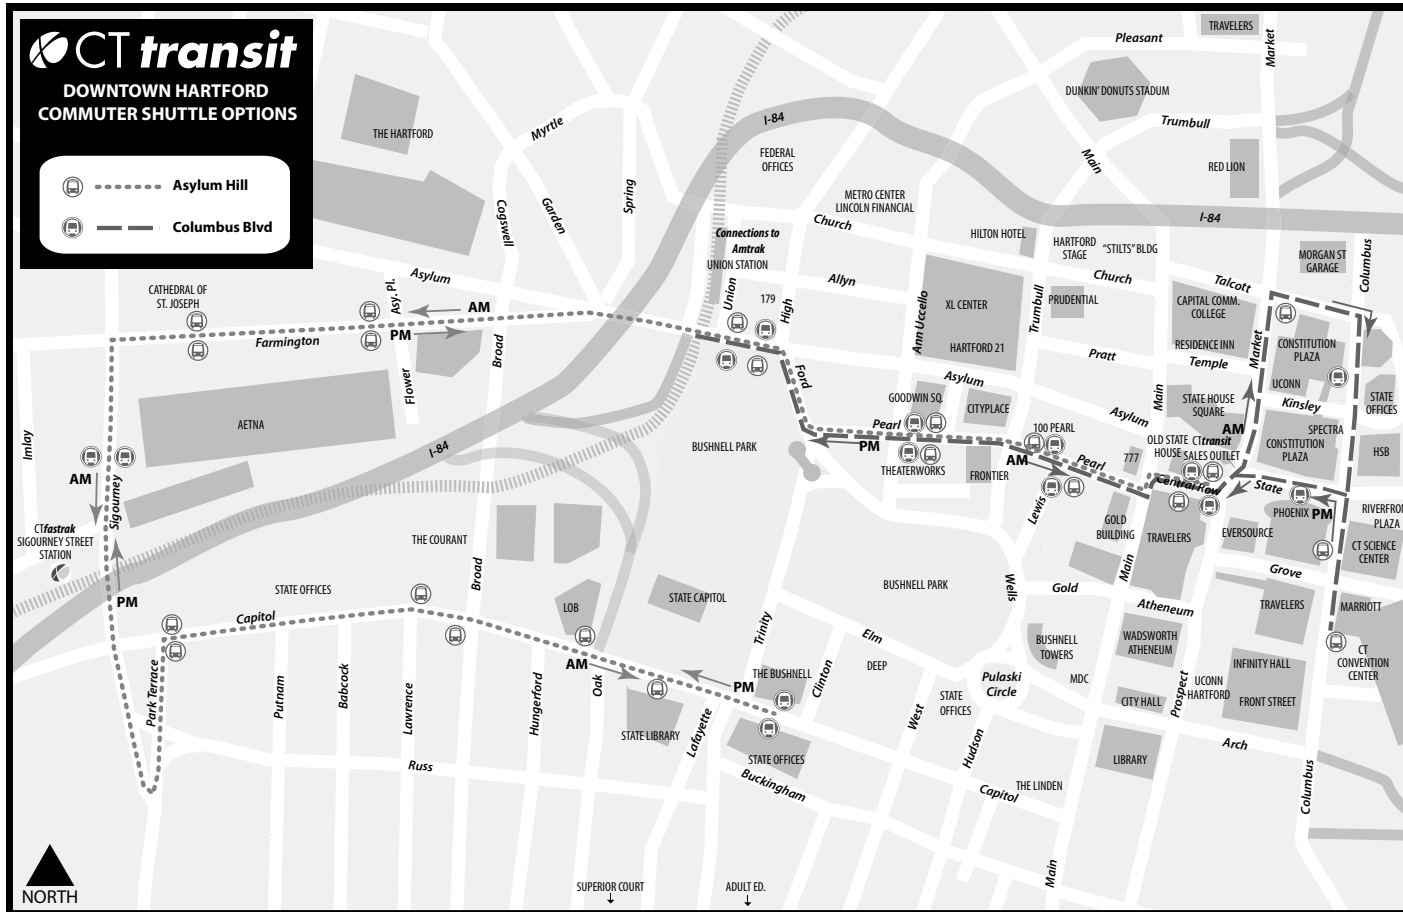

## Routes:

- 912 Simsbury-Granby Express
- 912S Simsbury Express

ZONES TRAVELED	ONE-WAY FARE
Within Zone A Only	Zone 2 Express (\$3.20)
Within Zone B Only	Zone 2 Express (\$3.20)
Within Zone C Only	Zone 2 Express (\$3.20)
Between Zones A & B	Zone 2 Express (\$3.20)
Between Zones B & C	Zone 2 Express (\$3.20)
Between Zones A & C	Zone 3 Express (\$4.10)

FREE connecting service to Asylum Hill, the State Capitol, Capitol Ave., Columbus Blvd. and the Connecticut Convention Center is provided by the Asylum Hill Shuttle and Columbus Blvd. Shuttle routes. See reverse for more information.

Connections with all express bus routes are available at the north side of Central Row (Old State House), at Pearl & Trumbull (100 Pearl Street), and on Asylum Street at Union Station.

- On weekday mornings, buses depart Central every 15 minutes from 6:40AM to 9:10AM.
- On weekday afternoons, buses start from Capitol & Trinity at The Bushnell and depart Sigourney Street at Aetna approximately 5 minutes later:
  - Two midday trips depart at 11:52AM & 1:52PM
  - Afternoon service operates every 20 minutes from 2:52PM to 5:12PM, then every 30 minutes until 6:12PM

The **Columbus Boulevard Shuttle** links Union Station and downtown Hartford with destinations in the Columbus Boulevard area.

Connections with all express bus routes are available on Asylum Street at Bushnell Park, at Pearl & Trumbull (Frontier Communications), and at the south side of Central Row (Travelers).