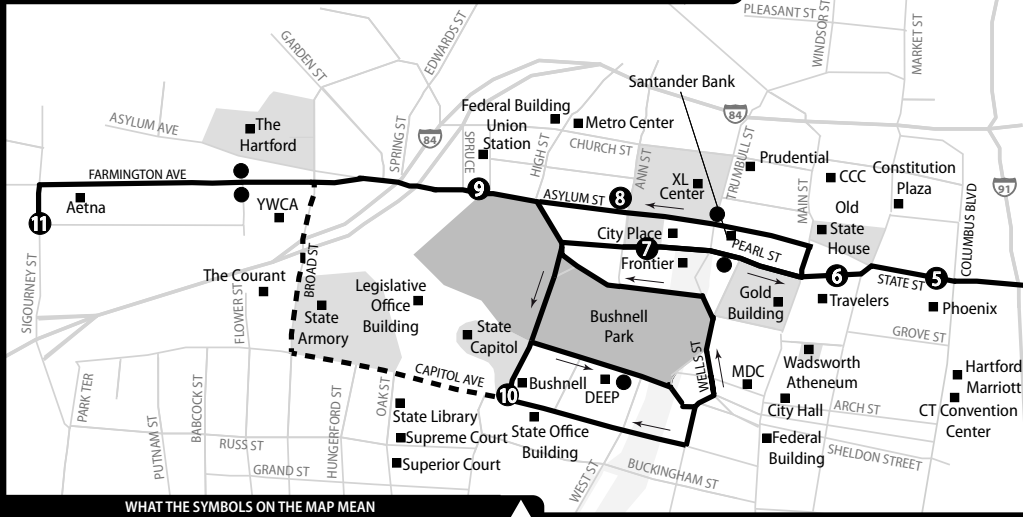

## DOWNTOWN HARTFORD EXPRESS BUS STOPS

**ZONE A  
HARTFORD**

Downtown Hartford  
See inset for bus stops

**EAST  
HARTFORD**

**MANCHESTER**

**ZONE B**

**VERNON**

**VERNON CIRCLE**

Exit 64

Exit 65

# 917 VERNON—TOLLAND EXPRESS

Bus Schedule Effective August 14, 2017

ZONES TRAVELED	ONE-WAY FARE
Within Zone A Only	Zone 2 Express (\$3.20)
Within Zone C Only	Zone 2 Express (\$3.20)
Between Zones A & C	Zone 3 Express (\$4.10)