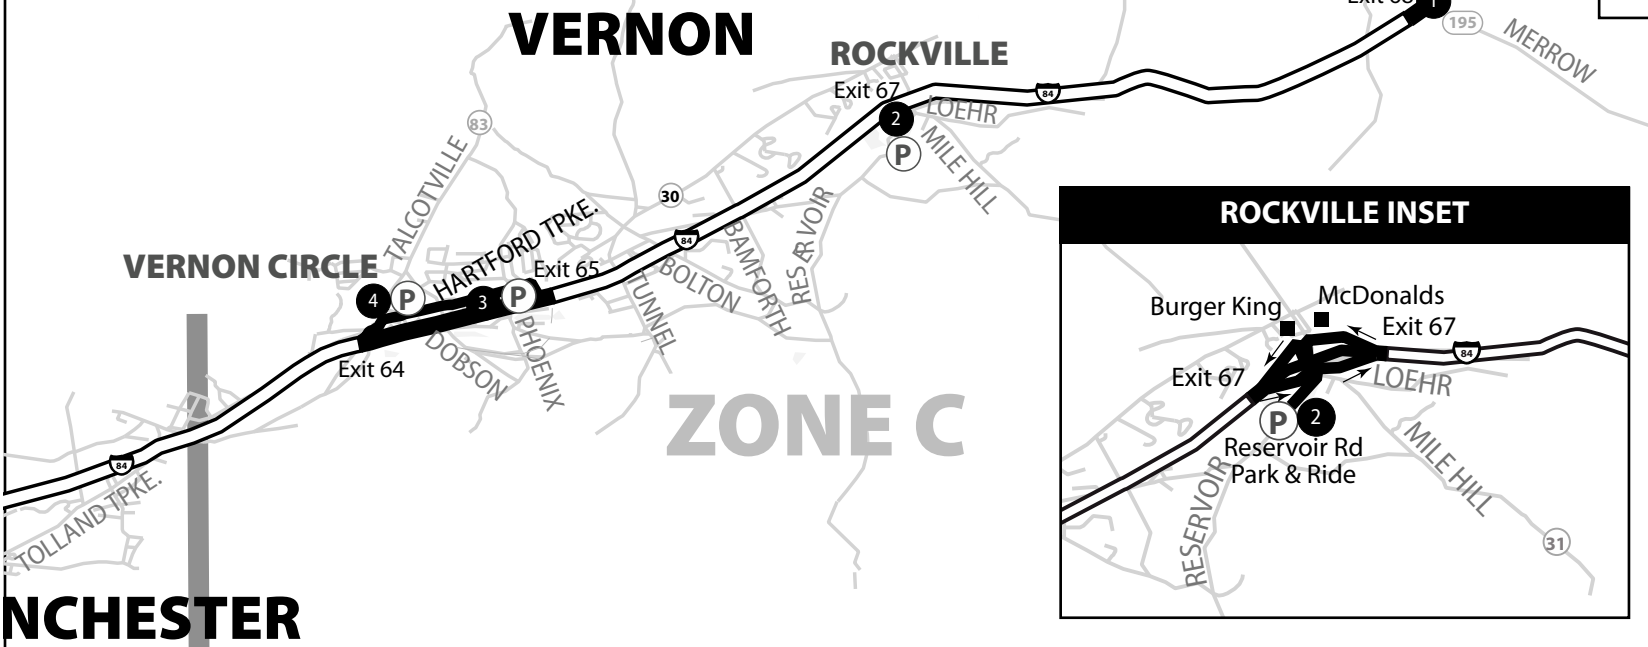

## DOWNTOWN HARTFORD EXPRESS BUS STOPS

**ZONE A  
HARTFORD**

Downtown Hartford  
See inset for bus stops

**EAST  
HARTFORD**

**MANCHESTER**

**ZONE B**

**VERNON**

**VERNON CIRCLE**

Exit 64

Exit 65

# 917 VERNON—TOLLAND EXPRESS

Bus Schedule Effective August 14, 2017

ZONES TRAVELED	ONE-WAY FARE
Within Zone A Only	Zone 2 Express (\$3.20)
Within Zone C Only	Zone 2 Express (\$3.20)
Between Zones A & C	Zone 3 Express (\$4.10)