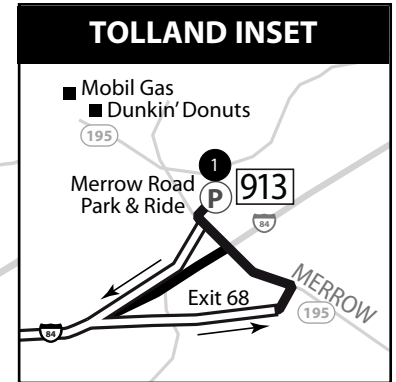

## DOWNTOWN HARTFORD EXPRESS BUS STOPS

**ZONE A  
HARTFORD**

Downtown Hartford  
See inset for bus stops

**EAST  
HARTFORD**

**MANCHESTER**

**ZONE B**

**VERNON**

**VERNON CIRCLE**

Exit 64

Exit 65

# 917 VERNON—TOLLAND EXPRESS

Bus Schedule Effective August 14, 2017

ZONES TRAVELED	ONE-WAY FARE
Within Zone A Only	Zone 2 Express (\$3.20)
Within Zone C Only	Zone 2 Express (\$3.20)
Between Zones A & C	Zone 3 Express (\$4.10)