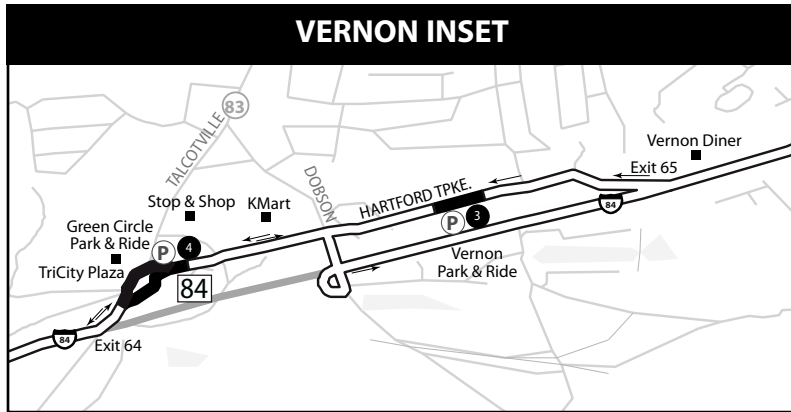

## DOWNTOWN HARTFORD EXPRESS BUS STOPS

**ZONE A  
HARTFORD**

Downtown Hartford  
See inset for bus stops

**EAST  
HARTFORD**

**MANCHESTER**

**ZONE B**

**VERNON**

**VERNON CIRCLE**

Exit 64

Exit 65

# 917 VERNON—TOLLAND EXPRESS

Bus Schedule Effective August 14, 2017

ZONES TRAVELED	ONE-WAY FARE
Within Zone A Only	Zone 2 Express (\$3.20)
Within Zone C Only	Zone 2 Express (\$3.20)
Between Zones A & C	Zone 3 Express (\$4.10)