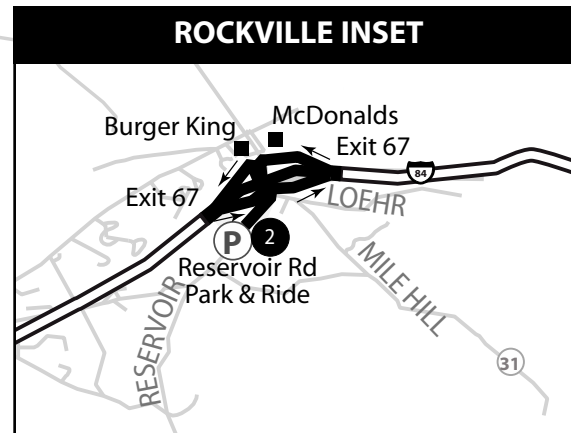

## DOWNTOWN HARTFORD EXPRESS BUS STOPS

**ZONE A  
HARTFORD**

Downtown Hartford  
See inset for bus stops

**EAST  
HARTFORD**

**MANCHESTER**

**ZONE B**

**VERNON**

**VERNON CIRCLE**

Exit 64

Exit 65

# 917 VERNON—TOLLAND EXPRESS

Bus Schedule Effective August 14, 2017

ZONES TRAVELED	ONE-WAY FARE
Within Zone A Only	Zone 2 Express (\$3.20)
Within Zone C Only	Zone 2 Express (\$3.20)
Between Zones A & C	Zone 3 Express (\$4.10)