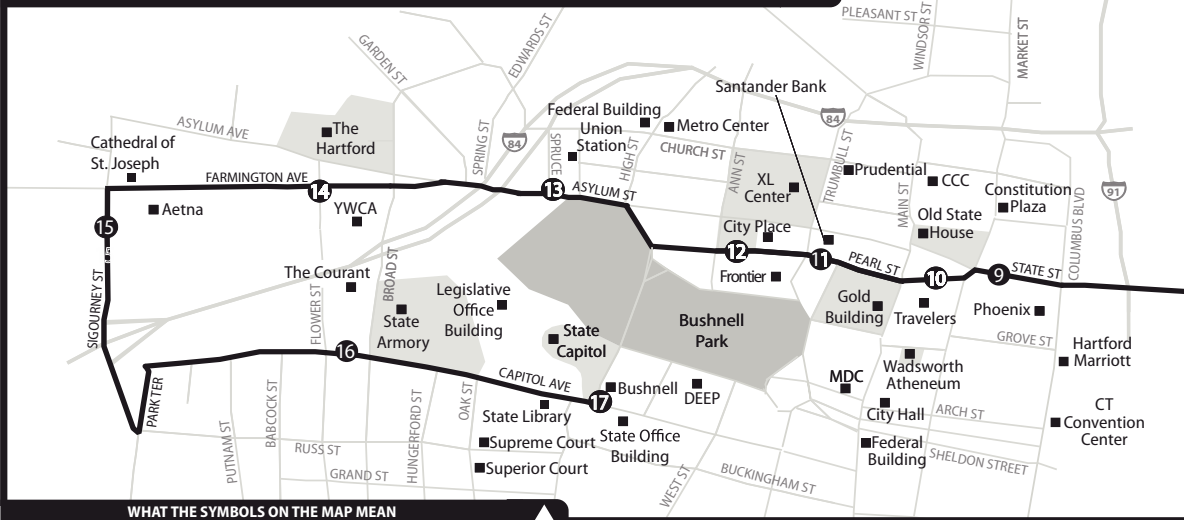

918 WILLIMANTIC-COVENTRY EXPRESS

Bus Schedule Updated December 2016

918 Willimantic Express
918C Coventry Express

Connections available with WRTD bus routes serving Willimantic, Storrs, and Norwich. Local fares apply. 860-456-2223 or www.wrtid.net
Connections in Willimantic to WRTD routes:
671-Willimantic Local
672-Willimantic/Storrs
673-Willimantic/Norwich
674-Willimantic/Danielson

DOWNTOWN HARTFORD EXPRESS BUS STOPS

WHAT THE SYMBOLS ON THE MAP MEAN

- 1** Timepoints are places the bus is scheduled to reach at a specific time (listed on the schedule). The timepoints are not the only places the bus will stop along the route.
- Express Portion of Route indicates the bus does not stop in this area.
- P** Park & Ride Lots offer free parking.

WILLIMANTIC BUS STOPS

ZONES TRAVELED	ONE-WAY FARE
Between Zones A & B	Zone 2 Express (\$3.20)
Between Zones A & C	Zone 3 Express (\$4.10)
Between Zones A & D	Zone 4 Express (\$5.00)

Minimum one-way fare for travel within the same zone is Zone 2 Express, \$3.20.