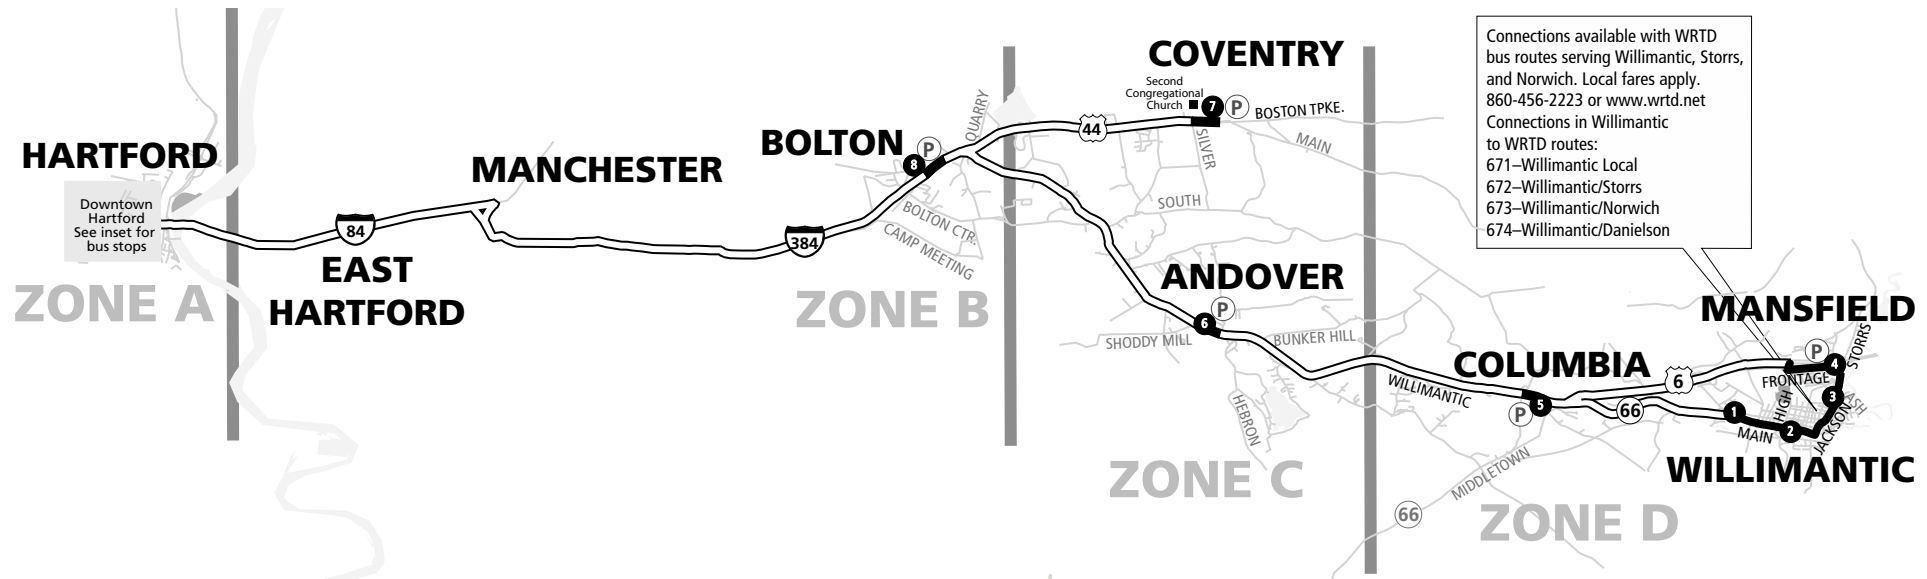

918 WILLIMANTIC-COVENTRY EXPRESS

Bus Schedule Updated December 2016

918 Willimantic Express
918C Coventry Express

Connections available with WRTD bus routes serving Willimantic, Storrs, and Norwich. Local fares apply. 860-456-2223 or www.wrtid.net
Connections in Willimantic to WRTD routes:
671-Willimantic Local
672-Willimantic/Storrs
673-Willimantic/Norwich
674-Willimantic/Danielson

DOWNTOWN HARTFORD EXPRESS BUS STOPS

WHAT THE SYMBOLS ON THE MAP MEAN

- 1** Timepoints are places the bus is scheduled to reach at a specific time (listed on the schedule). The timepoints are not the only places the bus will stop along the route.
- Express Portion of Route indicates the bus does not stop in this area.
- P** Park & Ride Lots offer free parking.

WILLIMANTIC BUS STOPS

ZONES TRAVELED	ONE-WAY FARE
Between Zones A & B	Zone 2 Express (\$3.20)
Between Zones A & C	Zone 3 Express (\$4.10)
Between Zones A & D	Zone 4 Express (\$5.00)

Minimum one-way fare for travel within the same zone is Zone 2 Express, \$3.20.