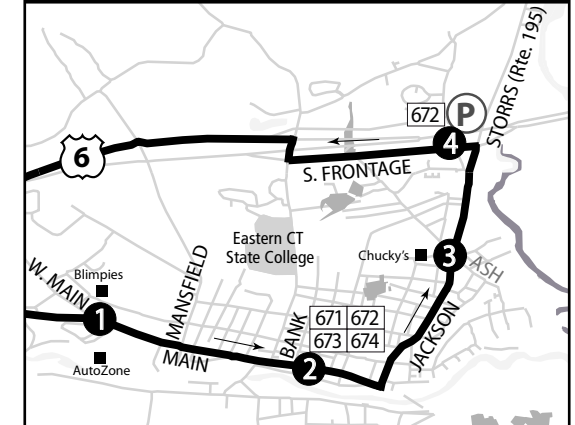

918 WILLIMANTIC-COVENTRY EXPRESS

Bus Schedule Updated December 2016

918 Willimantic Express
918C Coventry Express

Connections available with WRTD bus routes serving Willimantic, Storrs, and Norwich. Local fares apply. 860-456-2223 or www.wrtid.net
Connections in Willimantic to WRTD routes:
671-Willimantic Local
672-Willimantic/Storrs
673-Willimantic/Norwich
674-Willimantic/Danielson

DOWNTOWN HARTFORD EXPRESS BUS STOPS

WHAT THE SYMBOLS ON THE MAP MEAN

- 1** Timepoints are places the bus is scheduled to reach at a specific time (listed on the schedule). The timepoints are not the only places the bus will stop along the route.
- Express Portion of Route indicates the bus does not stop in this area.
- P** Park & Ride Lots offer free parking.

WILLIMANTIC BUS STOPS

ZONES TRAVELED	ONE-WAY FARE
Between Zones A & B	Zone 2 Express (\$3.20)
Between Zones A & C	Zone 3 Express (\$4.10)
Between Zones A & D	Zone 4 Express (\$5.00)

Minimum one-way fare for travel within the same zone is Zone 2 Express, \$3.20.