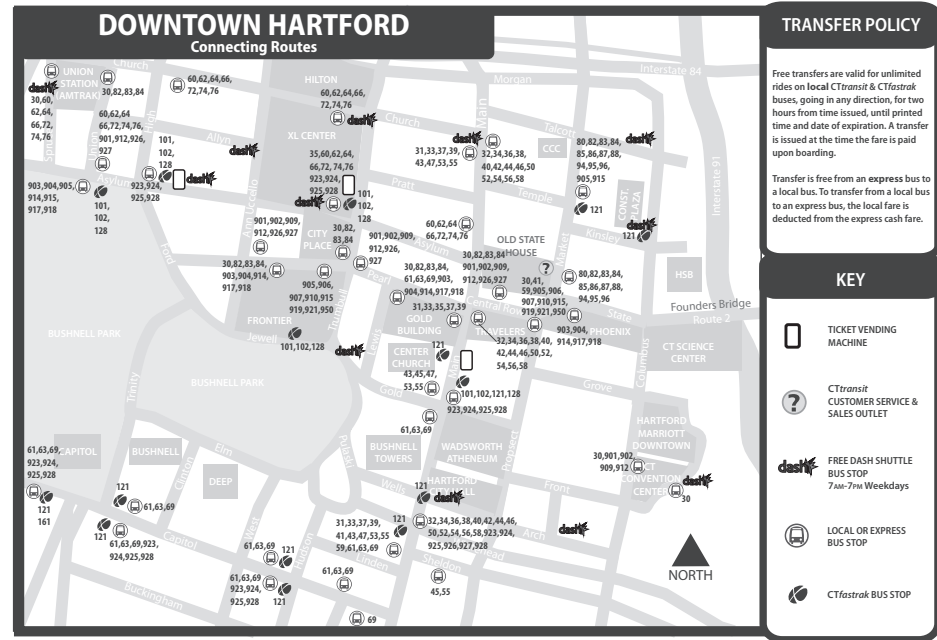

### 94 Prestige Park

**WHAT THE SYMBOLS ON THE MAP MEAN**

- 1** Timepoints are places the bus is scheduled to reach at a specific time (listed on the schedule). The timepoints are not the only places the bus will stop along the route.
- 83** Transfer Points show connections with other bus routes. The connecting route number is in the box. This is an example of where to transfer to the "83" route.
- 94** Route terminus (end of line for route branch indicated)