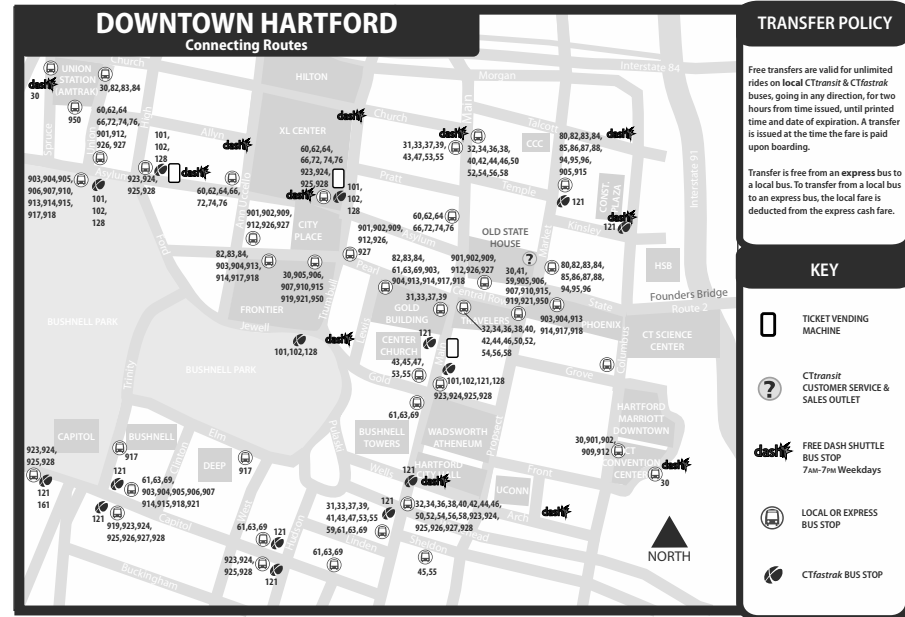

94 PARK AVENUE

Bus Schedule Effective December 2, 2018

94 Prestige Park

WHAT THE SYMBOLS ON THE MAP MEAN

1 Timepoints are places the bus is scheduled to reach at a specific time (listed on the schedule). The timepoints are not the only places the bus will stop along the route.

83 Transfer Points show connections with other bus routes. The connecting route number is in the box. This is an example of where to transfer to the "83" route.

94 Route terminus (end of line for route branch indicated)