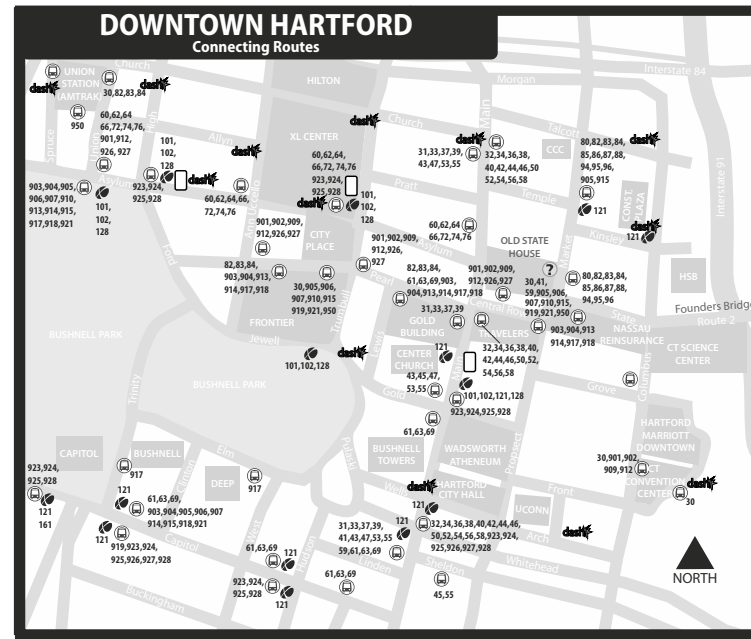

94 Prestige Park

TRANSFER POLICY

Free transfers are valid for unlimited rides on local CTtransit & CTfastrak buses, going in any direction, for two hours from time issued, until printed time and date of expiration. A transfer is issued at the time the fare is paid upon boarding.

Transfer is free from an express bus to a local bus. To transfer from a local bus to an express bus, the local fare is deducted from the express cash fare.

KEY

- TICKET VENDING MACHINE
- CTtransit CUSTOMER SERVICE & SALES OUTLET
- FREE DASH SHUTTLE BUS STOP 7AM-7PM Weekdays
- LOCAL OR EXPRESS BUS STOP
- CTfastrak BUS STOP

WHAT THE SYMBOLS ON THE MAP MEAN

1 Timepoints are places the bus is scheduled to reach at a specific time (listed on the schedule). The timepoints are not the only places the bus will stop along the route.

83 Transfer Points show connections with other bus routes. The connecting route number is in the box. This is an example of where to transfer to the "83" route.

94 Route terminus (end of line for route branch indicated)