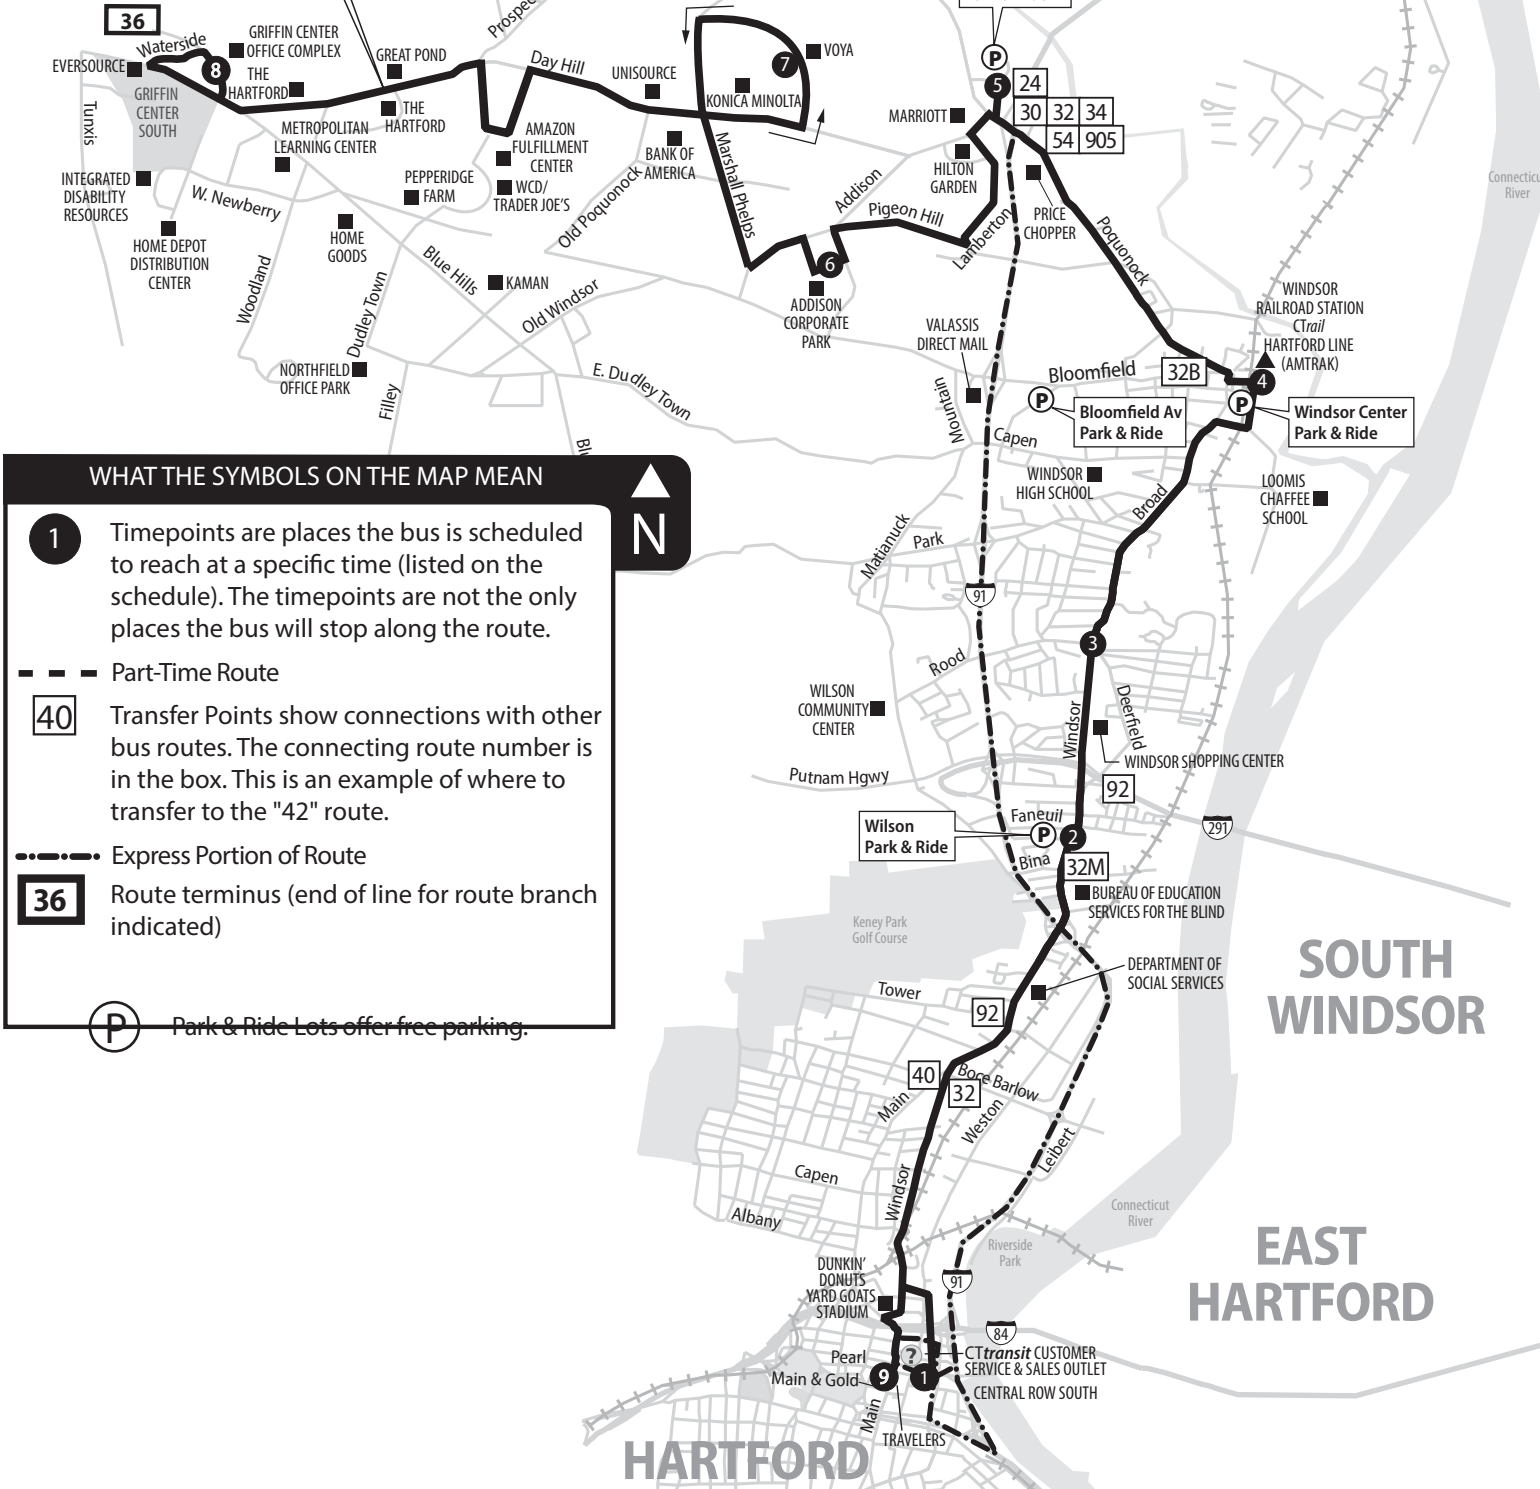

36 DAY HILL ROAD

Bus Schedule effective August 25th, 2024

Additional service to Blue Hills Ext. and Day Hill Rd. is provided by the 54-BLUE HILLS AV route.

BLOOMFIELD

WINDSOR

WHAT THE SYMBOLS ON THE MAP MEAN

- 1** Timepoints are places the bus is scheduled to reach at a specific time (listed on the schedule). The timepoints are not the only places the bus will stop along the route.
- - -** Part-Time Route
- 40** Transfer Points show connections with other bus routes. The connecting route number is in the box. This is an example of where to transfer to the "42" route.
- Express Portion of Route
- 36** Route terminus (end of line for route branch indicated)
- P** Park & Ride Lots offer free parking.