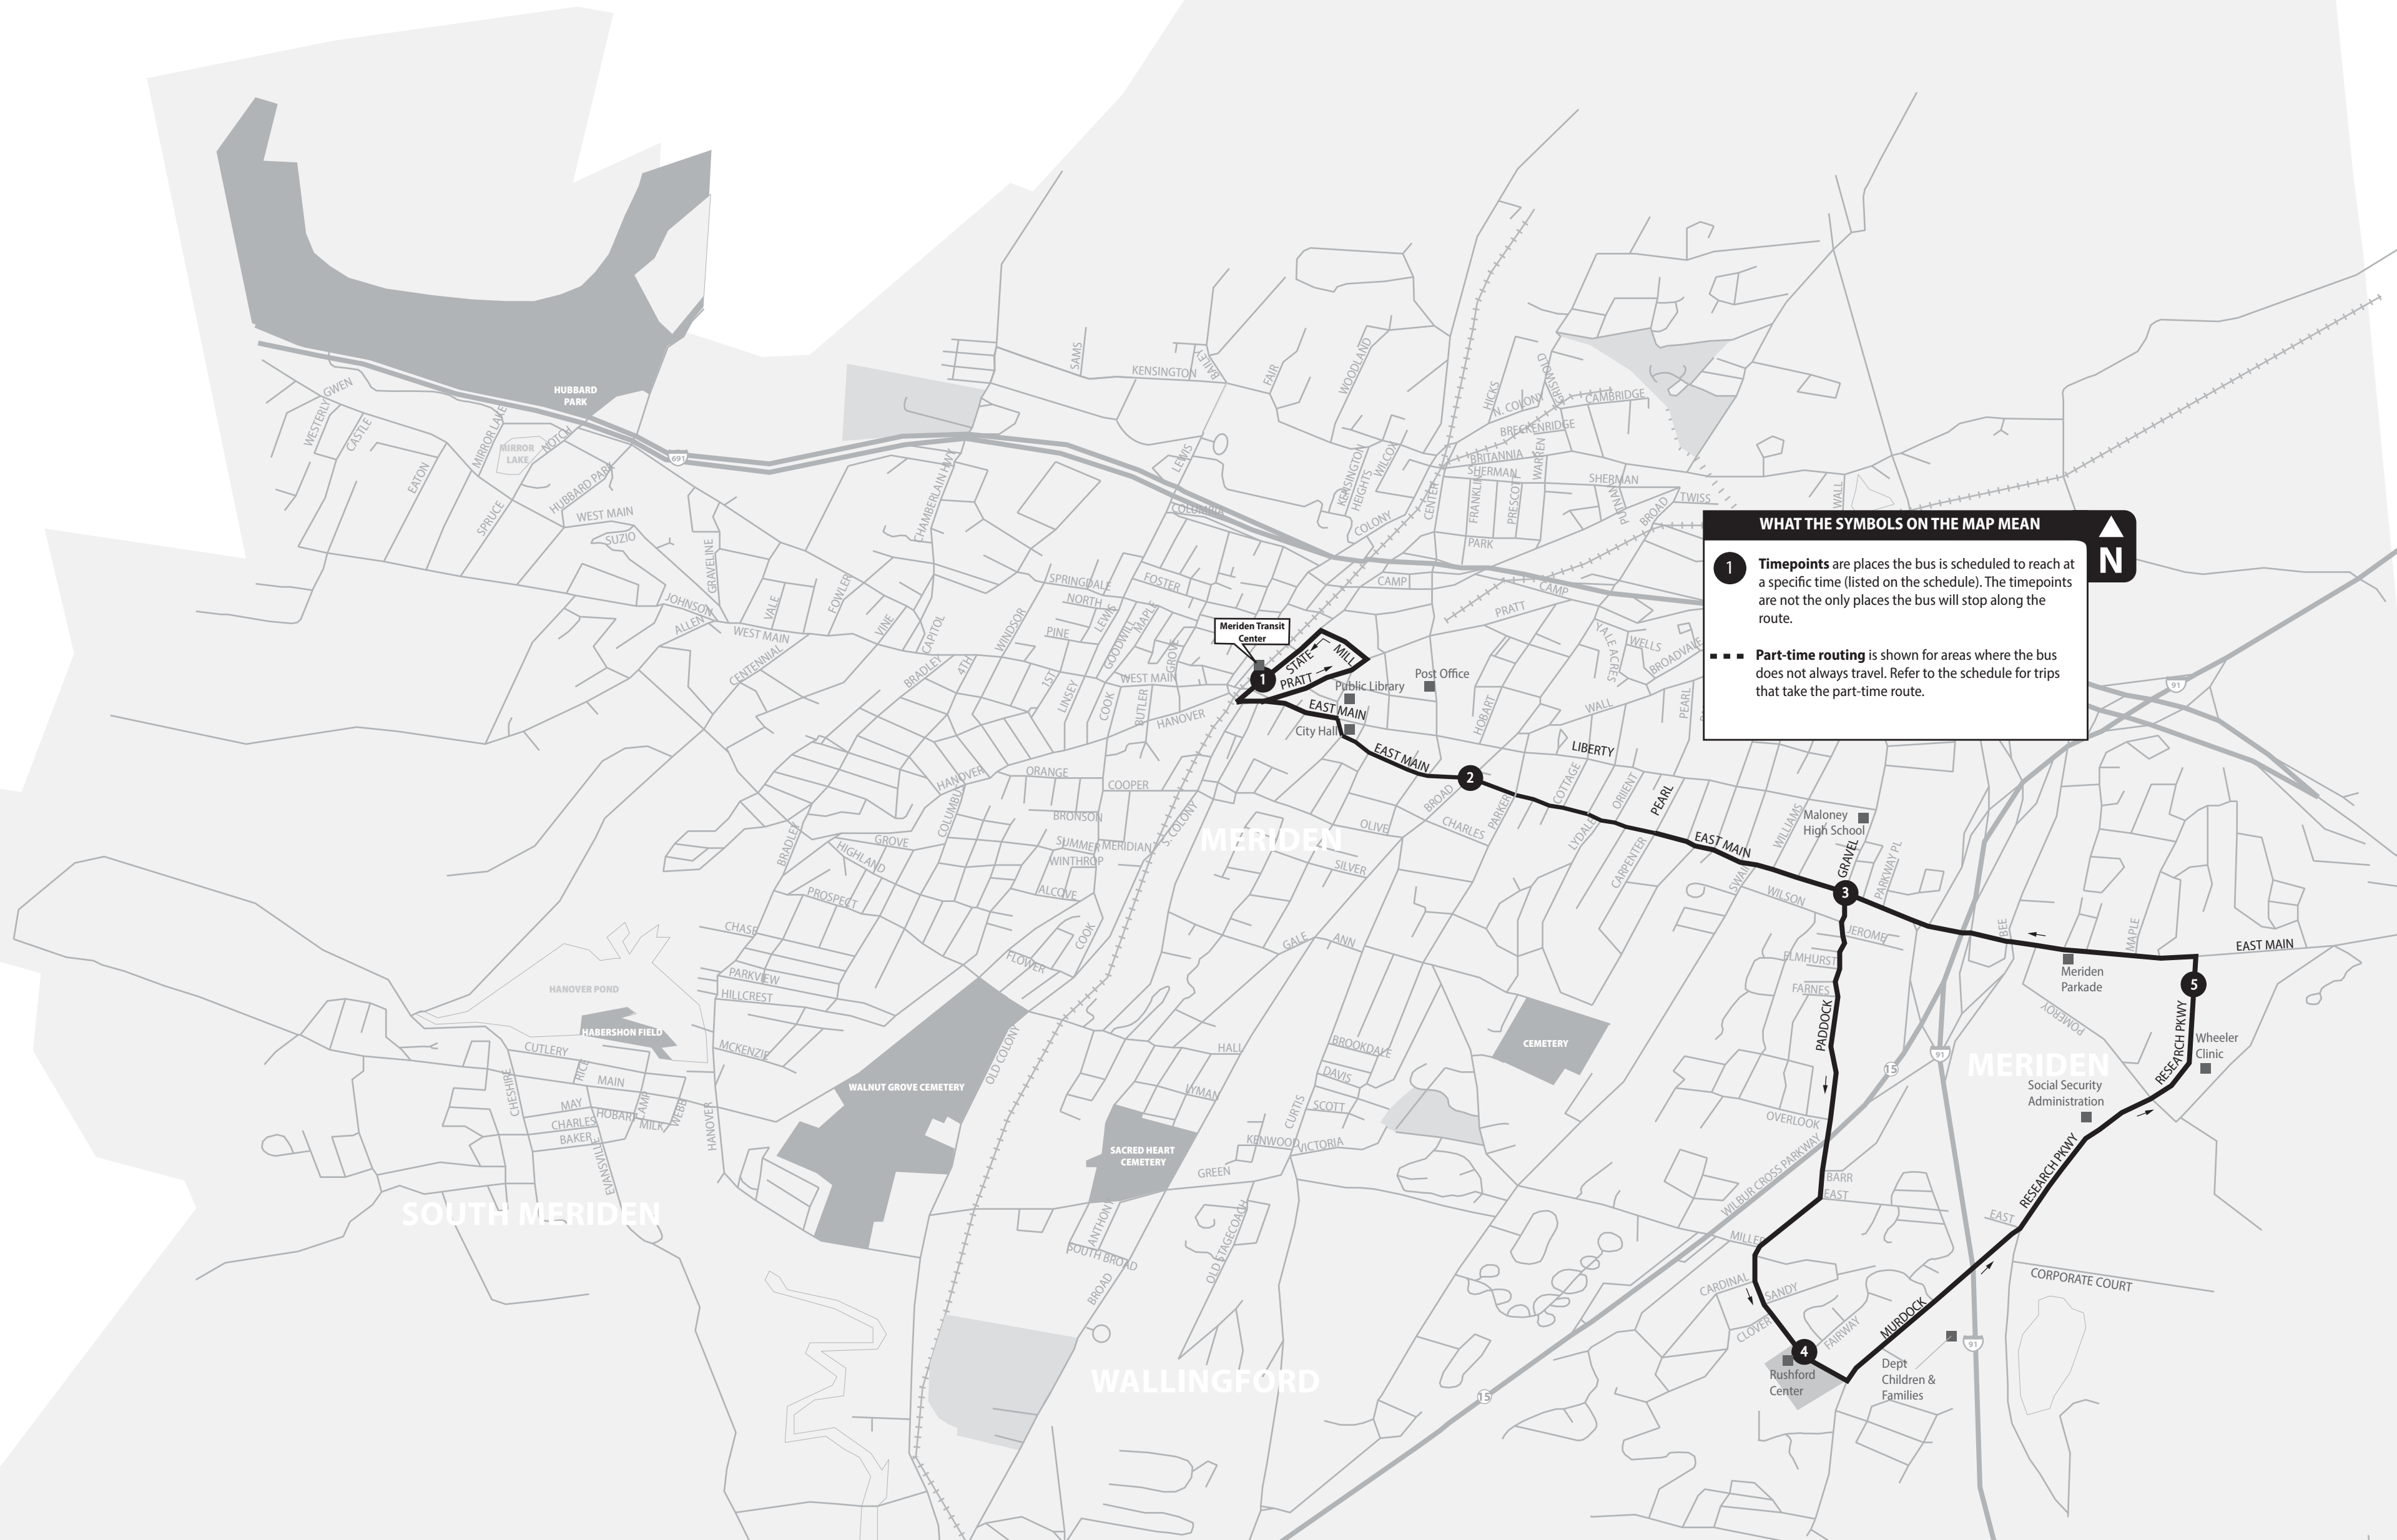

# 566 EAST MAIN STREET

Bus Schedule effective August 25th, 2024

**WHAT THE SYMBOLS ON THE MAP MEAN**

- 1** Timepoints are places the bus is scheduled to reach at a specific time (listed on the schedule). The timepoints are not the only places the bus will stop along the route.
- Part-time routing is shown for areas where the bus does not always travel. Refer to the schedule for trips that take the part-time route.