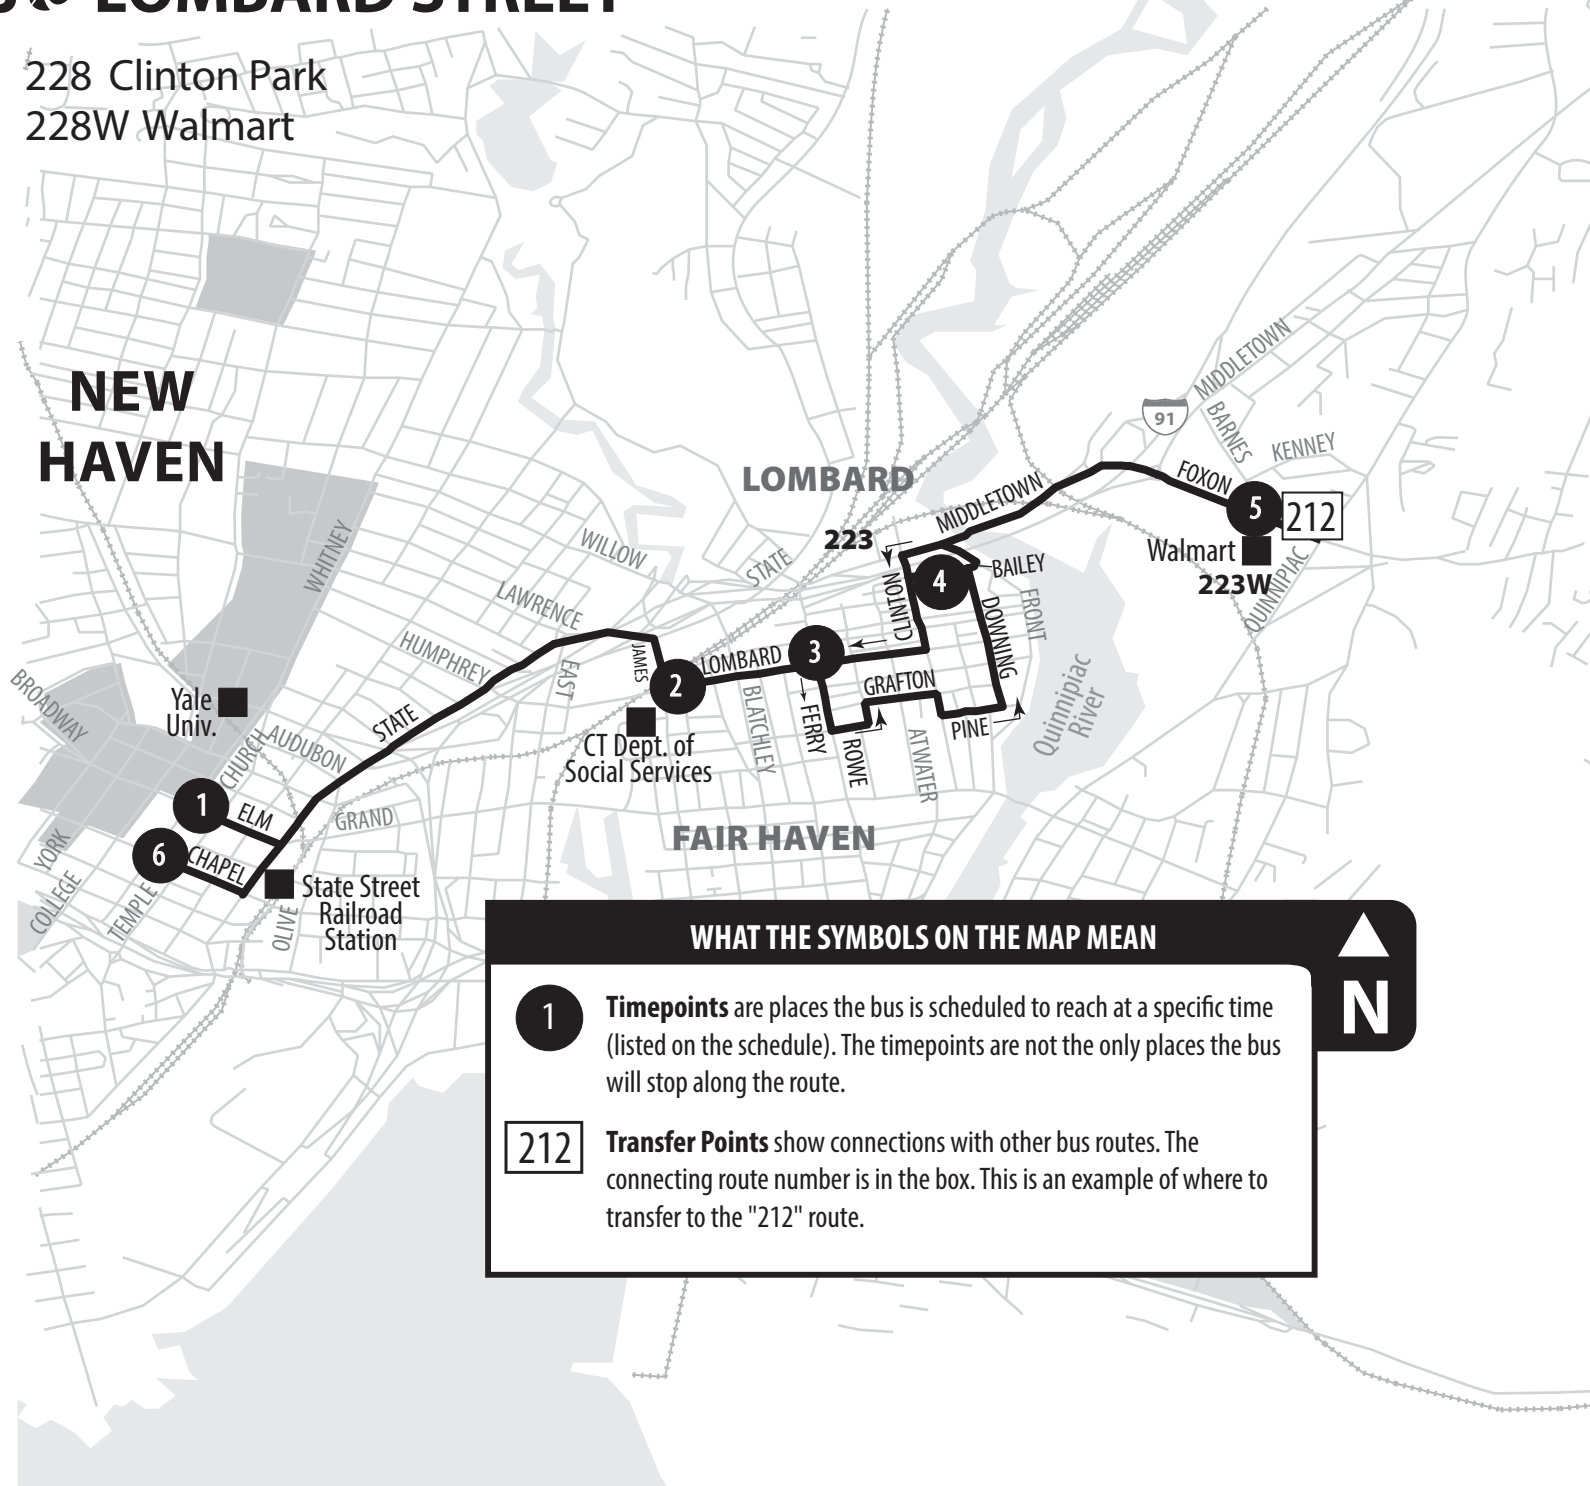

# 223 LOMBARD STREET

Bus Schedule effective August 25th, 2024

228 Clinton Park  
228W Walmart

**WHAT THE SYMBOLS ON THE MAP MEAN**

**1** **Timepoints** are places the bus is scheduled to reach at a specific time (listed on the schedule). The timepoints are not the only places the bus will stop along the route.

**212** **Transfer Points** show connections with other bus routes. The connecting route number is in the box. This is an example of where to transfer to the "212" route.