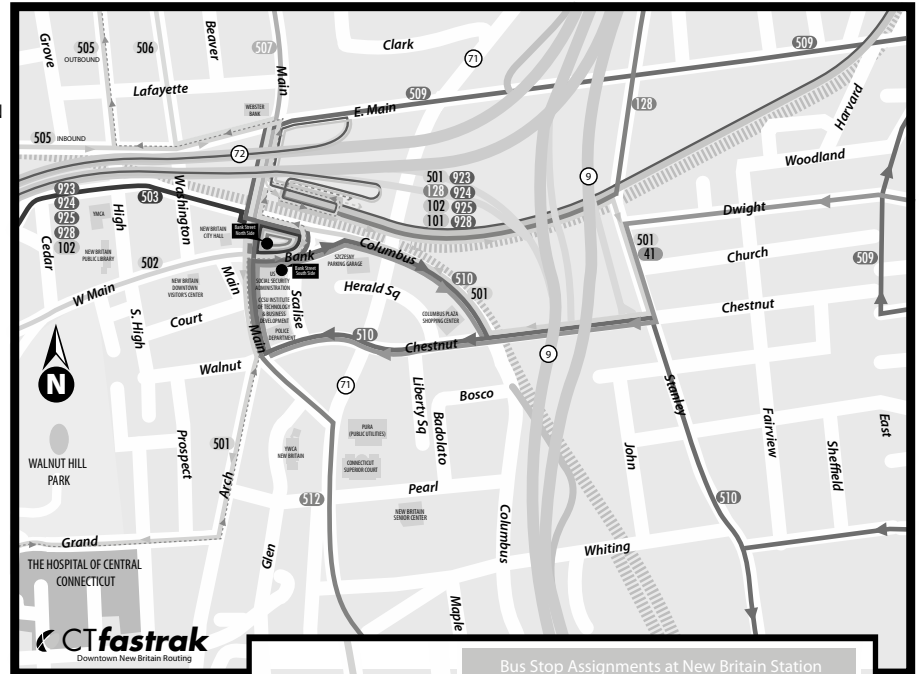

501 ARCH STREET

Bus Schedule Updated February 2017

WHAT THE SYMBOLS ON THE MAP MEAN

1 Timepoints are places the bus is scheduled to reach at a specific time (listed on the schedule). The timepoints are not the only places the bus will stop along the route.

561 Transfer Points show connections with other bus routes. The connecting route letter is in the box. This is an example of where to transfer to the A1 route.

.... Snow Route ❄️

Connections with CTRANSIT
Meriden (800) 441-8901
and
Middletown Area Transit
(MAT) (860) 346-0212