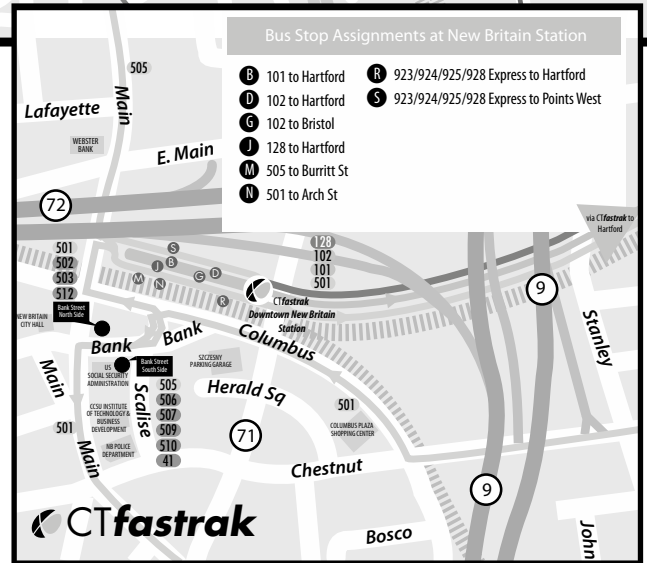

501 ARCH STREET

Bus Schedule Updated February 2017

WHAT THE SYMBOLS ON THE MAP MEAN

1 Timepoints are places the bus is scheduled to reach at a specific time (listed on the schedule). The timepoints are not the only places the bus will stop along the route.

561 Transfer Points show connections with other bus routes. The connecting route letter is in the box. This is an example of where to transfer to the A1 route.

.... Snow Route ❄️

Connections with CTRANSIT
Meriden (800) 441-8901
and
Middletown Area Transit
(MAT) (860) 346-0212