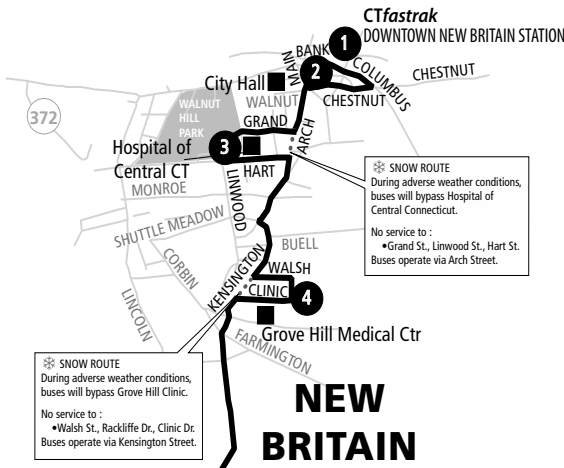

501 ARCH STREET

Bus Schedule Updated February 2017

WHAT THE SYMBOLS ON THE MAP MEAN

1 Timepoints are places the bus is scheduled to reach at a specific time (listed on the schedule). The timepoints are not the only places the bus will stop along the route.

561 Transfer Points show connections with other bus routes. The connecting route letter is in the box. This is an example of where to transfer to the A1 route.

.... Snow Route ❄️

Connections with CTRANSIT
Meriden (800) 441-8901
and
Middletown Area Transit
(MAT) (860) 346-0212