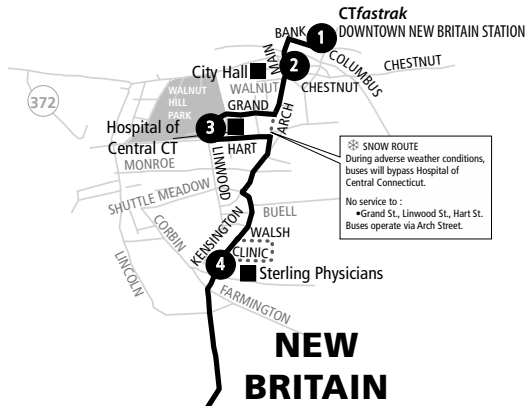

DOWNTOWN NEW BRITAIN Connecting Routes

BERLIN

Gnazzo Market

WHAT THE SYMBOLS ON THE MAP MEAN

- **1** Timepoints are places the bus is scheduled to reach at a specific time (listed on the schedule). The timepoints are not the only places the bus will stop along the route.
- **561** Transfer Points show connections with other bus routes. The connecting route letter is in the box. This is an example of where to transfer to the A1 route.
- --- Snow Route ❄️