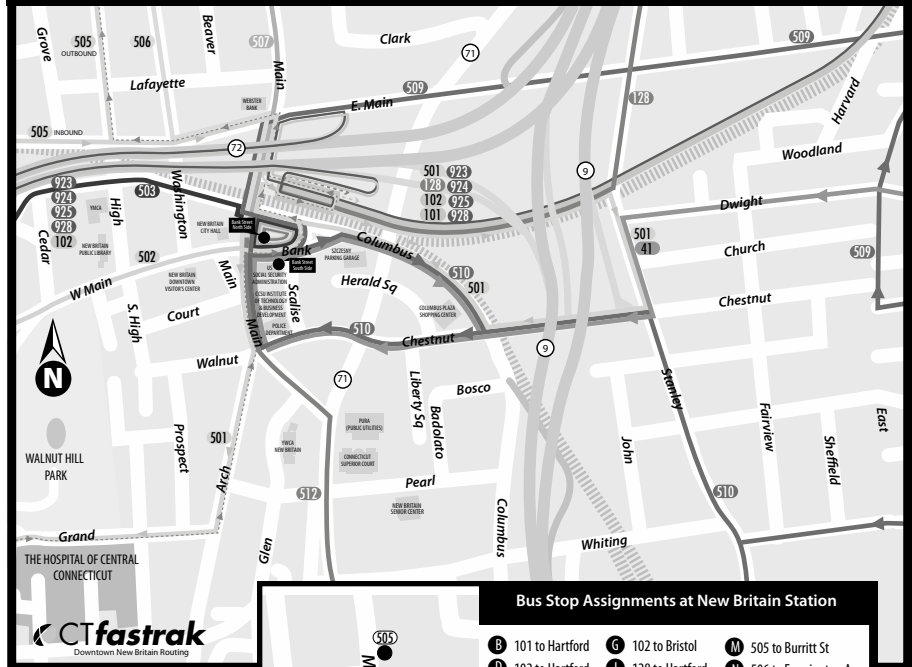

DOWNTOWN NEW BRITAIN Connecting Routes

BERLIN

Gnazzo Market

WHAT THE SYMBOLS ON THE MAP MEAN

- **1** Timepoints are places the bus is scheduled to reach at a specific time (listed on the schedule). The timepoints are not the only places the bus will stop along the route.
- **561** Transfer Points show connections with other bus routes. The connecting route letter is in the box. This is an example of where to transfer to the A1 route.
- --- Snow Route ❄️