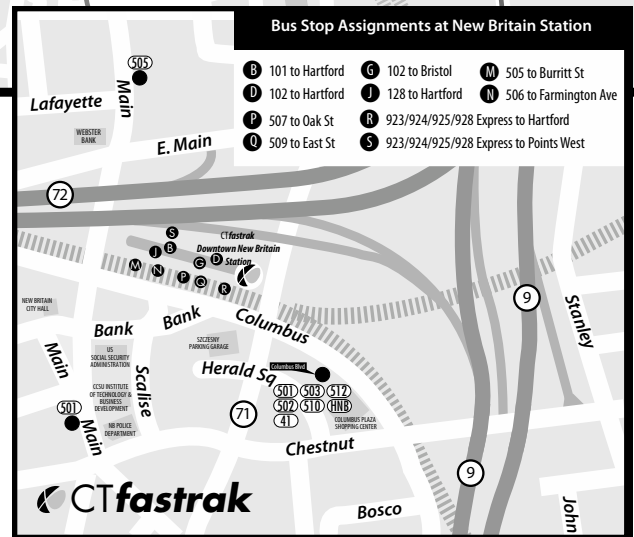

DOWNTOWN NEW BRITAIN Connecting Routes

BERLIN

Gnazzo Market

WHAT THE SYMBOLS ON THE MAP MEAN

- **1** Timepoints are places the bus is scheduled to reach at a specific time (listed on the schedule). The timepoints are not the only places the bus will stop along the route.
- **561** Transfer Points show connections with other bus routes. The connecting route letter is in the box. This is an example of where to transfer to the A1 route.
- --- Snow Route ❄️