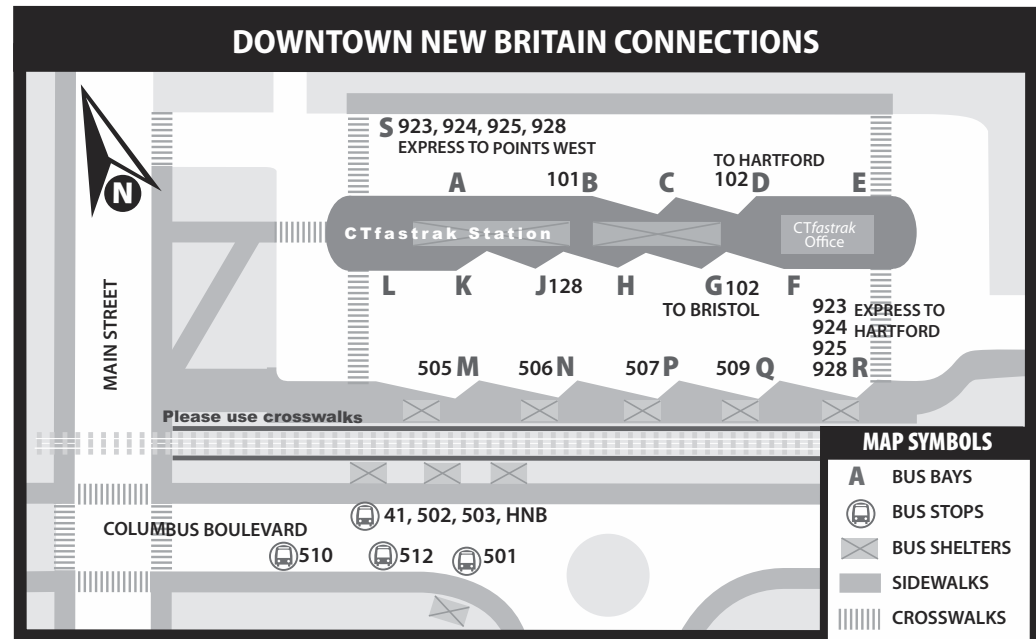

## NEW BRITAIN

## MERIDEN

**WHAT THE SYMBOLS ON THE MAP MEAN**

- 1** Timepoints are places the bus is scheduled to reach at a specific time (listed on the schedule). The timepoints are not the only places the bus will stop along the route.
- 561** Transfer Points show connections with other bus routes. The connecting route number is in the box. This is an example of where to transfer to the 561 route.
- ..... Snow Route ❄️
- ..... Part Time Route

Connections with CTRANSIT Meriden (203) 7531-2538 and Middletown Area Transit (MAT) (860) 346-0212

561 M Link

561 4

5

Westfield Meriden

MidState Medical Center

MidState Neuroscience Center

**MAP SYMBOLS**

- A** BUS BAYS
- BUS STOPS
- BUS SHELTERS
- SIDEWALKS
- CROSSWALKS
- RAILROAD
- FENCE

**BUS STOP ASSIGNMENTS**

- B** 101 – Hartford
- D** 102 – Hartford
- J** 128 – Hartford via Westfarms
- G** 102 – Bristol
- M** 505 – Burritt St
- N** 506 – Farmington Ave
- P** 507 – Oak St
- Q** 509 – East St
- R** 923, 924, 925, 928 Express to Hartford
- S** 923, 924, 925, 928 Express to Points West
- 41, 502, 503, HNB Columbus Blvd- North Side
- 501, 510, 512 Columbus Blvd- South Side