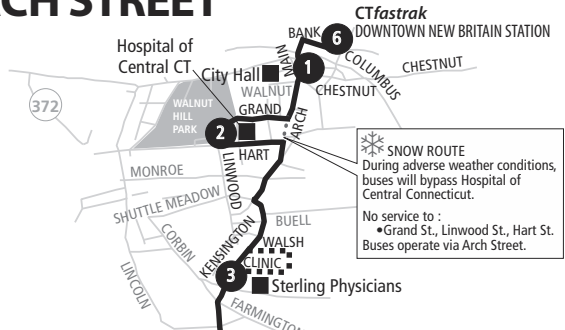

# 501 ARCH STREET

Bus Schedule Updated December 2018

## NEW BRITAIN

## BERLIN

71A

Gnazzo Market

CHAMBERLAIN HWY

## MERIDEN

**WHAT THE SYMBOLS ON THE MAP MEAN**

- 1** Timepoints are places the bus is scheduled to reach at a specific time (listed on the schedule). The timepoints are not the only places the bus will stop along the route.
- 561** Transfer Points show connections with other bus routes. The connecting route number is in the box. This is an example of where to transfer to the 561 route.
- ..... Snow Route ❄️
- ..... Part Time Route