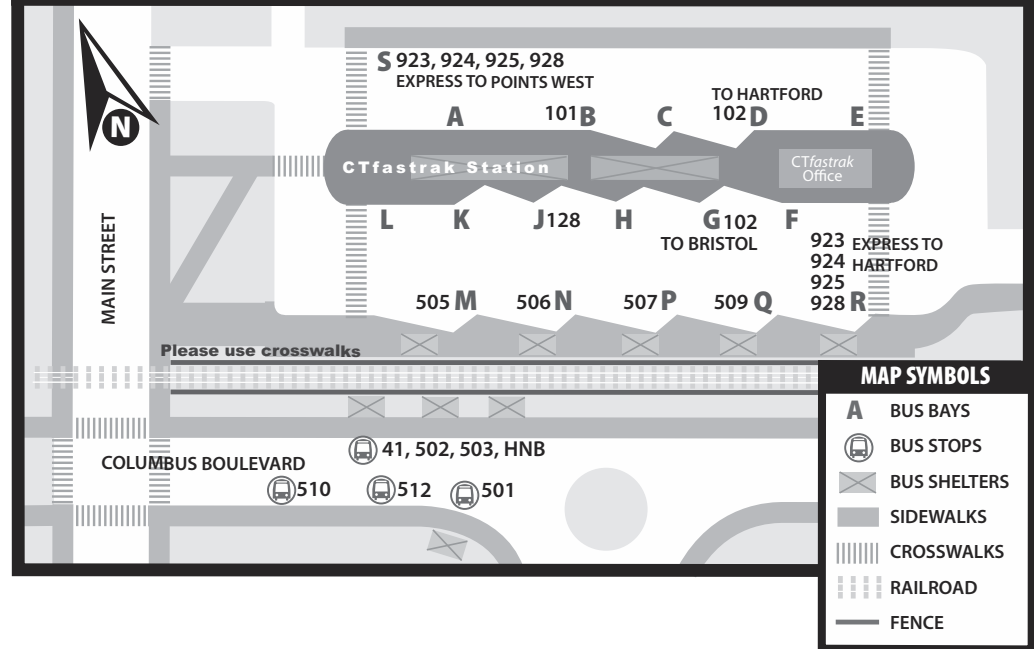

502 BLACK ROCK AVENUE

Bus Schedule Updated December 2018

BUS STOP ASSIGNMENTS

- B** 101 – Hartford
- D** 102 – Hartford
- J** 128 – Hartford via Westfarms
- G** 102 – Bristol
- M** 505 – Burritt St
- N** 506 – Farmington Ave
- P** 507 – Oak St
- Q** 509 – East St
- R** 923, 924, 925, 928
Express to Hartford
- S** 923, 924, 925, 928
Express to Points West
-  41, 502, 503, HNB
Columbus Blvd- North Side
-  501, 510, 512
Columbus Blvd- South Side

DOWNTOWN NEW BRITAIN CONNECTIONS

WHAT THE SYMBOLS ON THE MAP MEAN

- 1** Timepoints are places the bus is scheduled to reach at a specific time (listed on the schedule). The timepoints are not the only places the bus will stop along the route.
- 503** Transfer Points show connections with other bus routes. The connecting route number is in the box. This is an example of where to transfer to the 503 route.