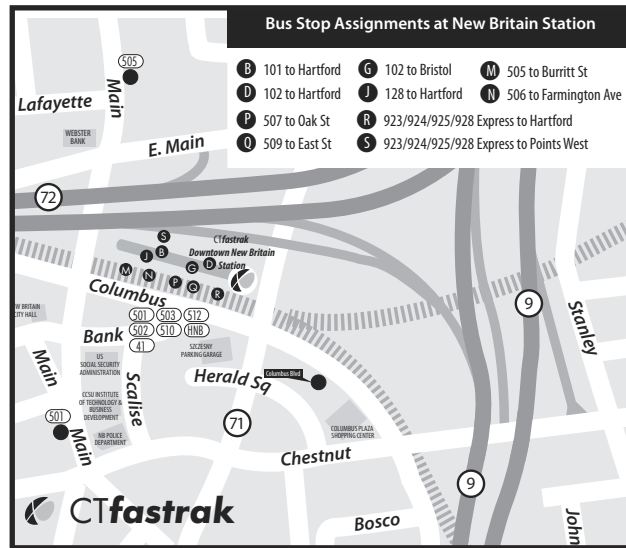

502 BLACK ROCK AVENUE

Bus Schedule Effective November 5, 2023

WHAT THE SYMBOLS ON THE MAP MEAN

1 Timepoints are places the bus is scheduled to reach at a specific time (listed on the schedule). The timepoints are not the only places the bus will stop along the route.

503 Transfer Points show connections with other bus routes. The connecting route letter is in the box. This is an example of where to transfer to the 503 route.