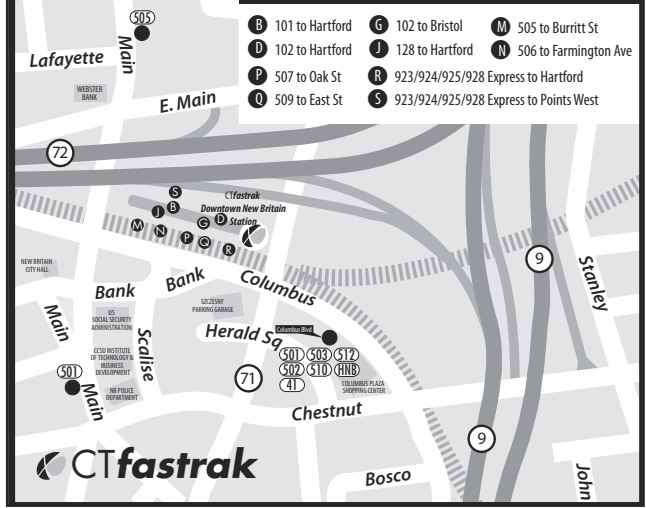

507 OAK STREET

Bus Schedule Effective June 24, 2018

FARMINGTON

❄️ SNOW ROUTE
During adverse weather conditions, buses will terminate at Nachilly Drive.
No service to:
• Country Club Rd. (west of Nachilly Dr.)
• Alexander Rd. (west of Nachilly Dr.)

128
140
144

DOWNTOWN NEW BRITAIN Connecting Routes

Bus Stop Assignments at New Britain Station

WHAT THE SYMBOLS ON THE MAP MEAN

- 1** Timepoints are places the bus is scheduled to reach at a specific time (listed on the schedule). The timepoints are not the only places the bus will stop along the route.
- 128** Transfer Points show connections with other bus routes. The connecting route letter is in the box. This is an example of where to transfer to the 128 route.
- Snow Route ❄️