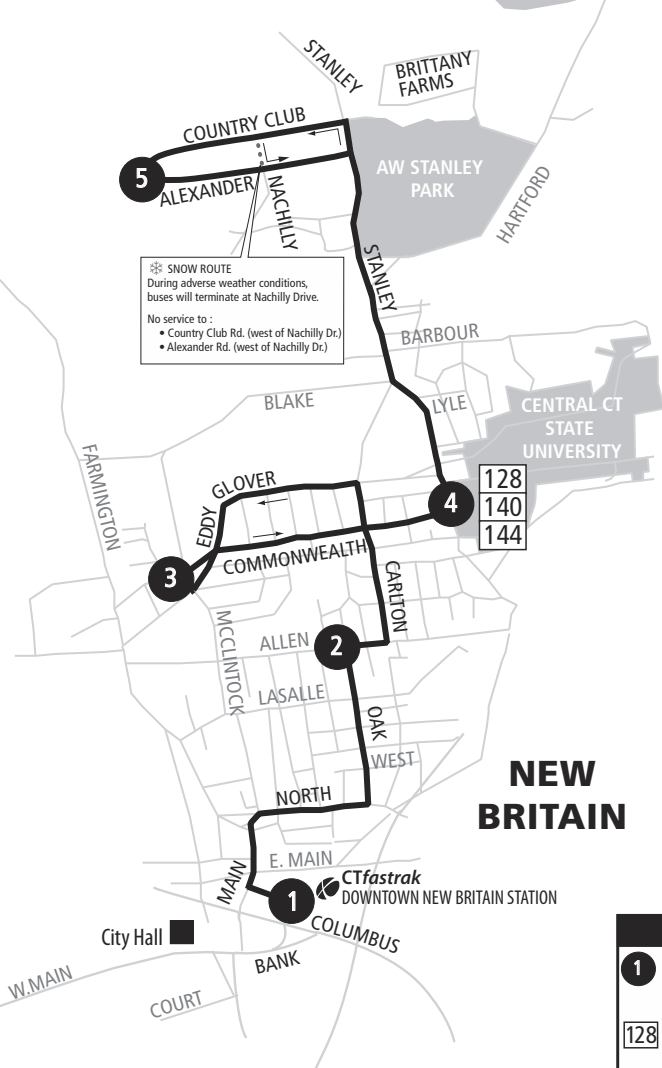

507 OAK STREET

Bus Schedule Effective June 24, 2018

FARMINGTON

❄️ SNOW ROUTE
During adverse weather conditions, buses will terminate at Nachilly Drive.
No service to:
• Country Club Rd. (west of Nachilly Dr.)
• Alexander Rd. (west of Nachilly Dr.)

128
140
144

DOWNTOWN NEW BRITAIN Connecting Routes

Bus Stop Assignments at New Britain Station

WHAT THE SYMBOLS ON THE MAP MEAN

- 1** Timepoints are places the bus is scheduled to reach at a specific time (listed on the schedule). The timepoints are not the only places the bus will stop along the route.
- 128** Transfer Points show connections with other bus routes. The connecting route letter is in the box. This is an example of where to transfer to the 128 route.
- Snow Route ❄️