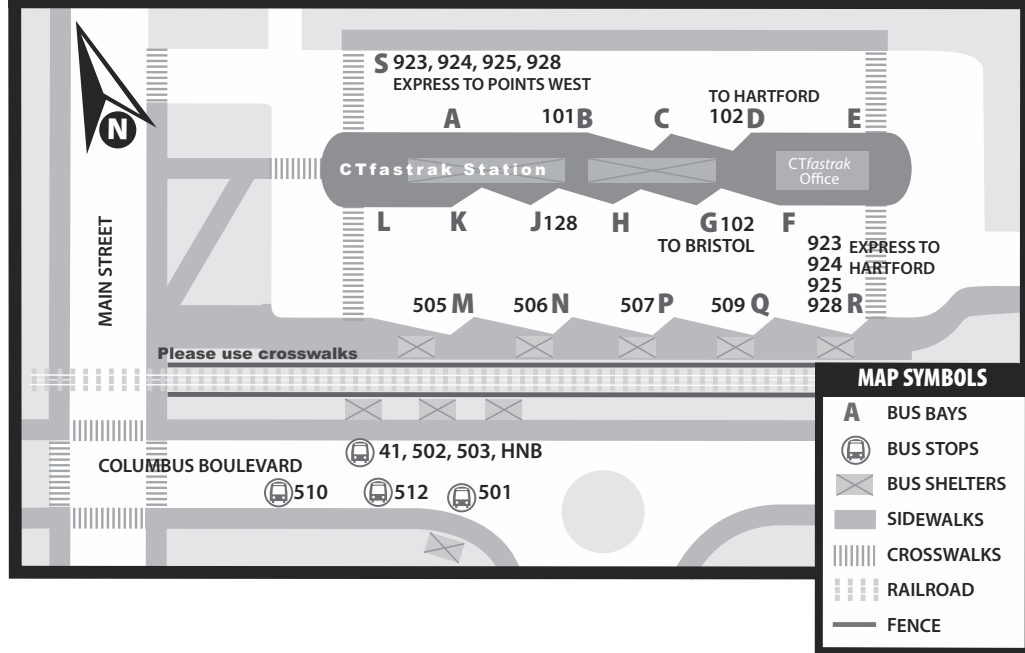

FARMINGTON

❄️ SNOW ROUTE
 During adverse weather conditions, buses will terminate at Nachilly Drive.
 No service to :
 • Country Club Rd. (west of Nachilly Dr.)
 • Alexander Rd. (west of Nachilly Dr.)

WHAT THE SYMBOLS ON THE MAP MEAN

1 Timepoints are places the bus is scheduled to reach at a specific time (listed on the schedule). The timepoints are not the only places the bus will stop along the route.

128 Transfer Points show connections with other bus routes. The connecting route number is in the box. This is an example of where to transfer to the 128 route.

..... Snow Route ❄️

DOWNTOWN NEW BRITAIN CONNECTIONS

MAP SYMBOLS

- A** BUS BAYS
- BUS STOPS
- BUS SHELTERS
- SIDEWALKS
- CROSSWALKS
- RAILROAD
- FENCE

BUS STOP ASSIGNMENTS

B 101 – Hartford	R 923, 924, 925, 928 Express to Hartford
D 102 – Hartford	S 923, 924, 925, 928 Express to Points West
J 128 – Hartford via Westfarms	41, 502, 503, HNB Columbus Blvd North Side
G 102 – Bristol	501, 510, 512 Columbus Blvd South Side
M 505 – Burritt St	
N 506 – Farmington Ave	
P 507 – Oak St	
Q 509 – East St	