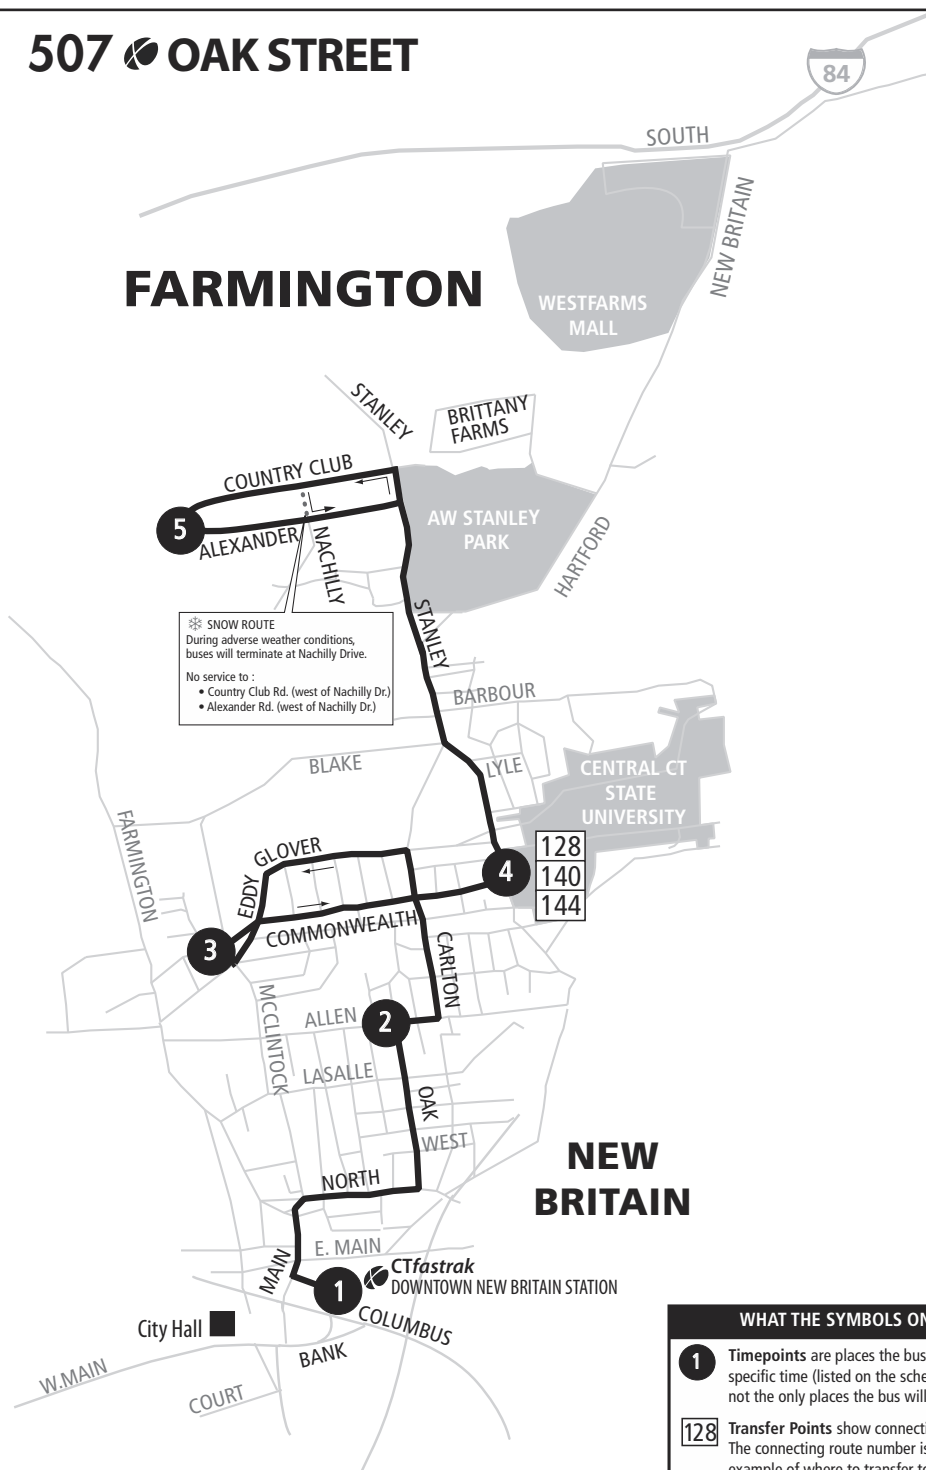

FARMINGTON

❄️ SNOW ROUTE
 During adverse weather conditions, buses will terminate at Nachilly Drive.
 No service to :
 • Country Club Rd. (west of Nachilly Dr.)
 • Alexander Rd. (west of Nachilly Dr.)

WHAT THE SYMBOLS ON THE MAP MEAN

1 Timepoints are places the bus is scheduled to reach at a specific time (listed on the schedule). The timepoints are not the only places the bus will stop along the route.

128 Transfer Points show connections with other bus routes. The connecting route number is in the box. This is an example of where to transfer to the 128 route.

..... Snow Route ❄️

DOWNTOWN NEW BRITAIN CONNECTIONS

MAP SYMBOLS

- A** BUS BAYS
- BUS STOPS
- BUS SHELTERS
- SIDEWALKS
- CROSSWALKS
- RAILROAD
- FENCE

BUS STOP ASSIGNMENTS

B 101 – Hartford	R 923, 924, 925, 928 Express to Hartford
D 102 – Hartford	S 923, 924, 925, 928 Express to Points West
J 128 – Hartford via Westfarms	41, 502, 503, HNB Columbus Blvd North Side
G 102 – Bristol	501, 510, 512 Columbus Blvd South Side
M 505 – Burritt St	
N 506 – Farmington Ave	
P 507 – Oak St	
Q 509 – East St	