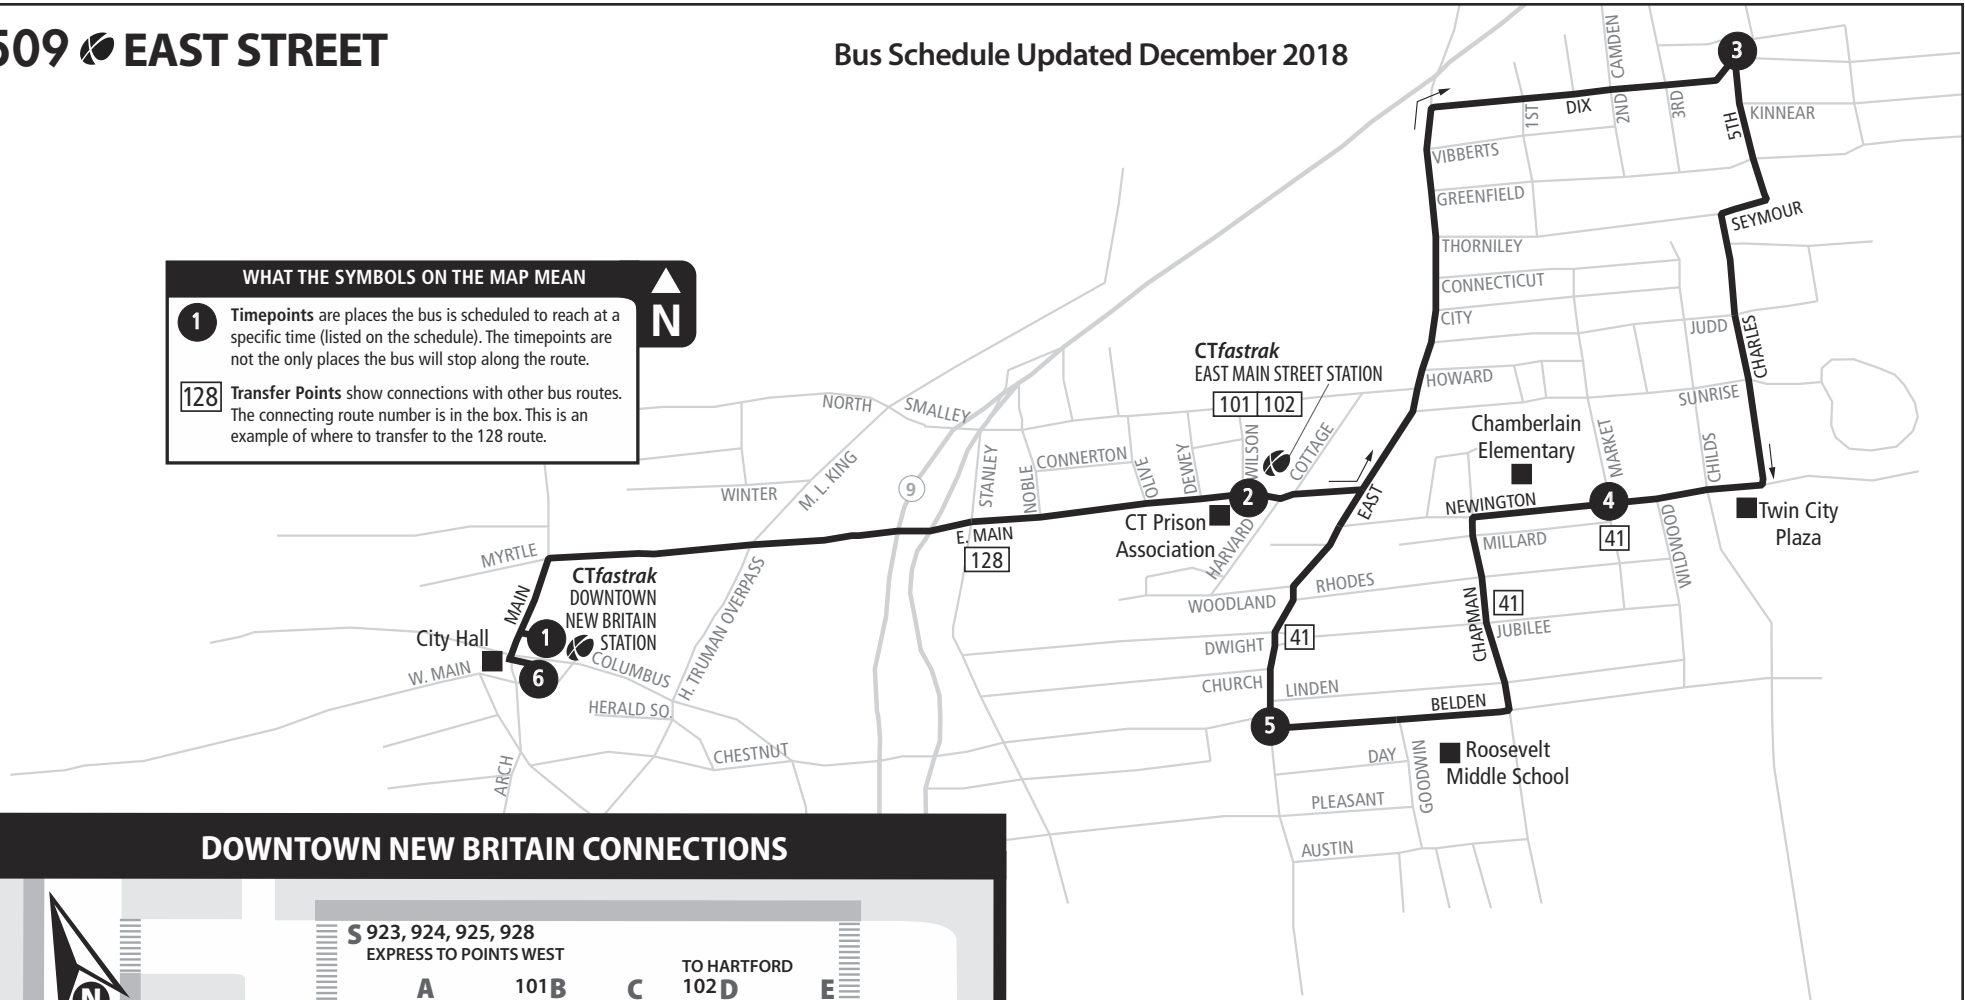

509 EAST STREET

Bus Schedule Updated December 2018

WHAT THE SYMBOLS ON THE MAP MEAN

1 Timepoints are places the bus is scheduled to reach at a specific time (listed on the schedule). The timepoints are not the only places the bus will stop along the route.

128 Transfer Points show connections with other bus routes. The connecting route number is in the box. This is an example of where to transfer to the 128 route.

DOWNTOWN NEW BRITAIN CONNECTIONS

MAP SYMBOLS

- A** BUS BAYS
- Ⓚ** BUS STOPS
- Ⓧ** BUS SHELTERS
- ▬** SIDEWALKS
- |||||** CROSSWALKS
- RAILROAD
- FENCE

BUS STOP ASSIGNMENTS

B 101 – Hartford	R 923, 924, 925, 928 Express to Hartford
D 102 – Hartford	S 923, 924, 925, 928 Express to Points West
J 128 – Hartford via Westfarms	Ⓚ 41, 502, 503, HNB Columbus Blvd North Side
G 102 – Bristol	Ⓚ 501, 510, 512 Columbus Blvd South Side
M 505 – Burritt St	
N 506 – Farmington Ave	
P 507 – Oak St	
Q 509 – East St	