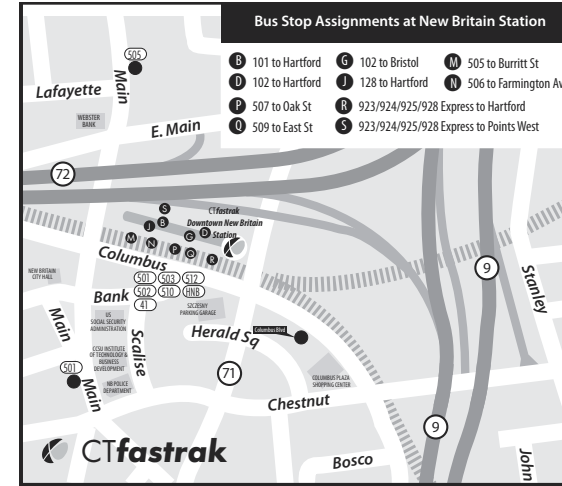

509 EAST STREET

Bus Schedule Effective November 5, 2023

DOWNTOWN NEW BRITAIN

Connecting Routes

CTfastrak
DOWNTOWN NEW BRITAIN STATION

CTfastrak
EAST MAIN STREET STATION

101 102

CT Prison
Association

Chamberlain
Elementary

NEWINGTON

MILLARD

JUBILEE

Roosevelt
Middle School

Twin City
Plaza

WHAT THE SYMBOLS ON THE MAP MEAN

- 1** Timepoints are places the bus is scheduled to reach at a specific time (listed on the schedule). The timepoints are not the only places the bus will stop along the route.
- 128** Transfer Points show connections with other bus routes. The connecting route letter is in the box. This is an example of where to transfer to the 128 route.