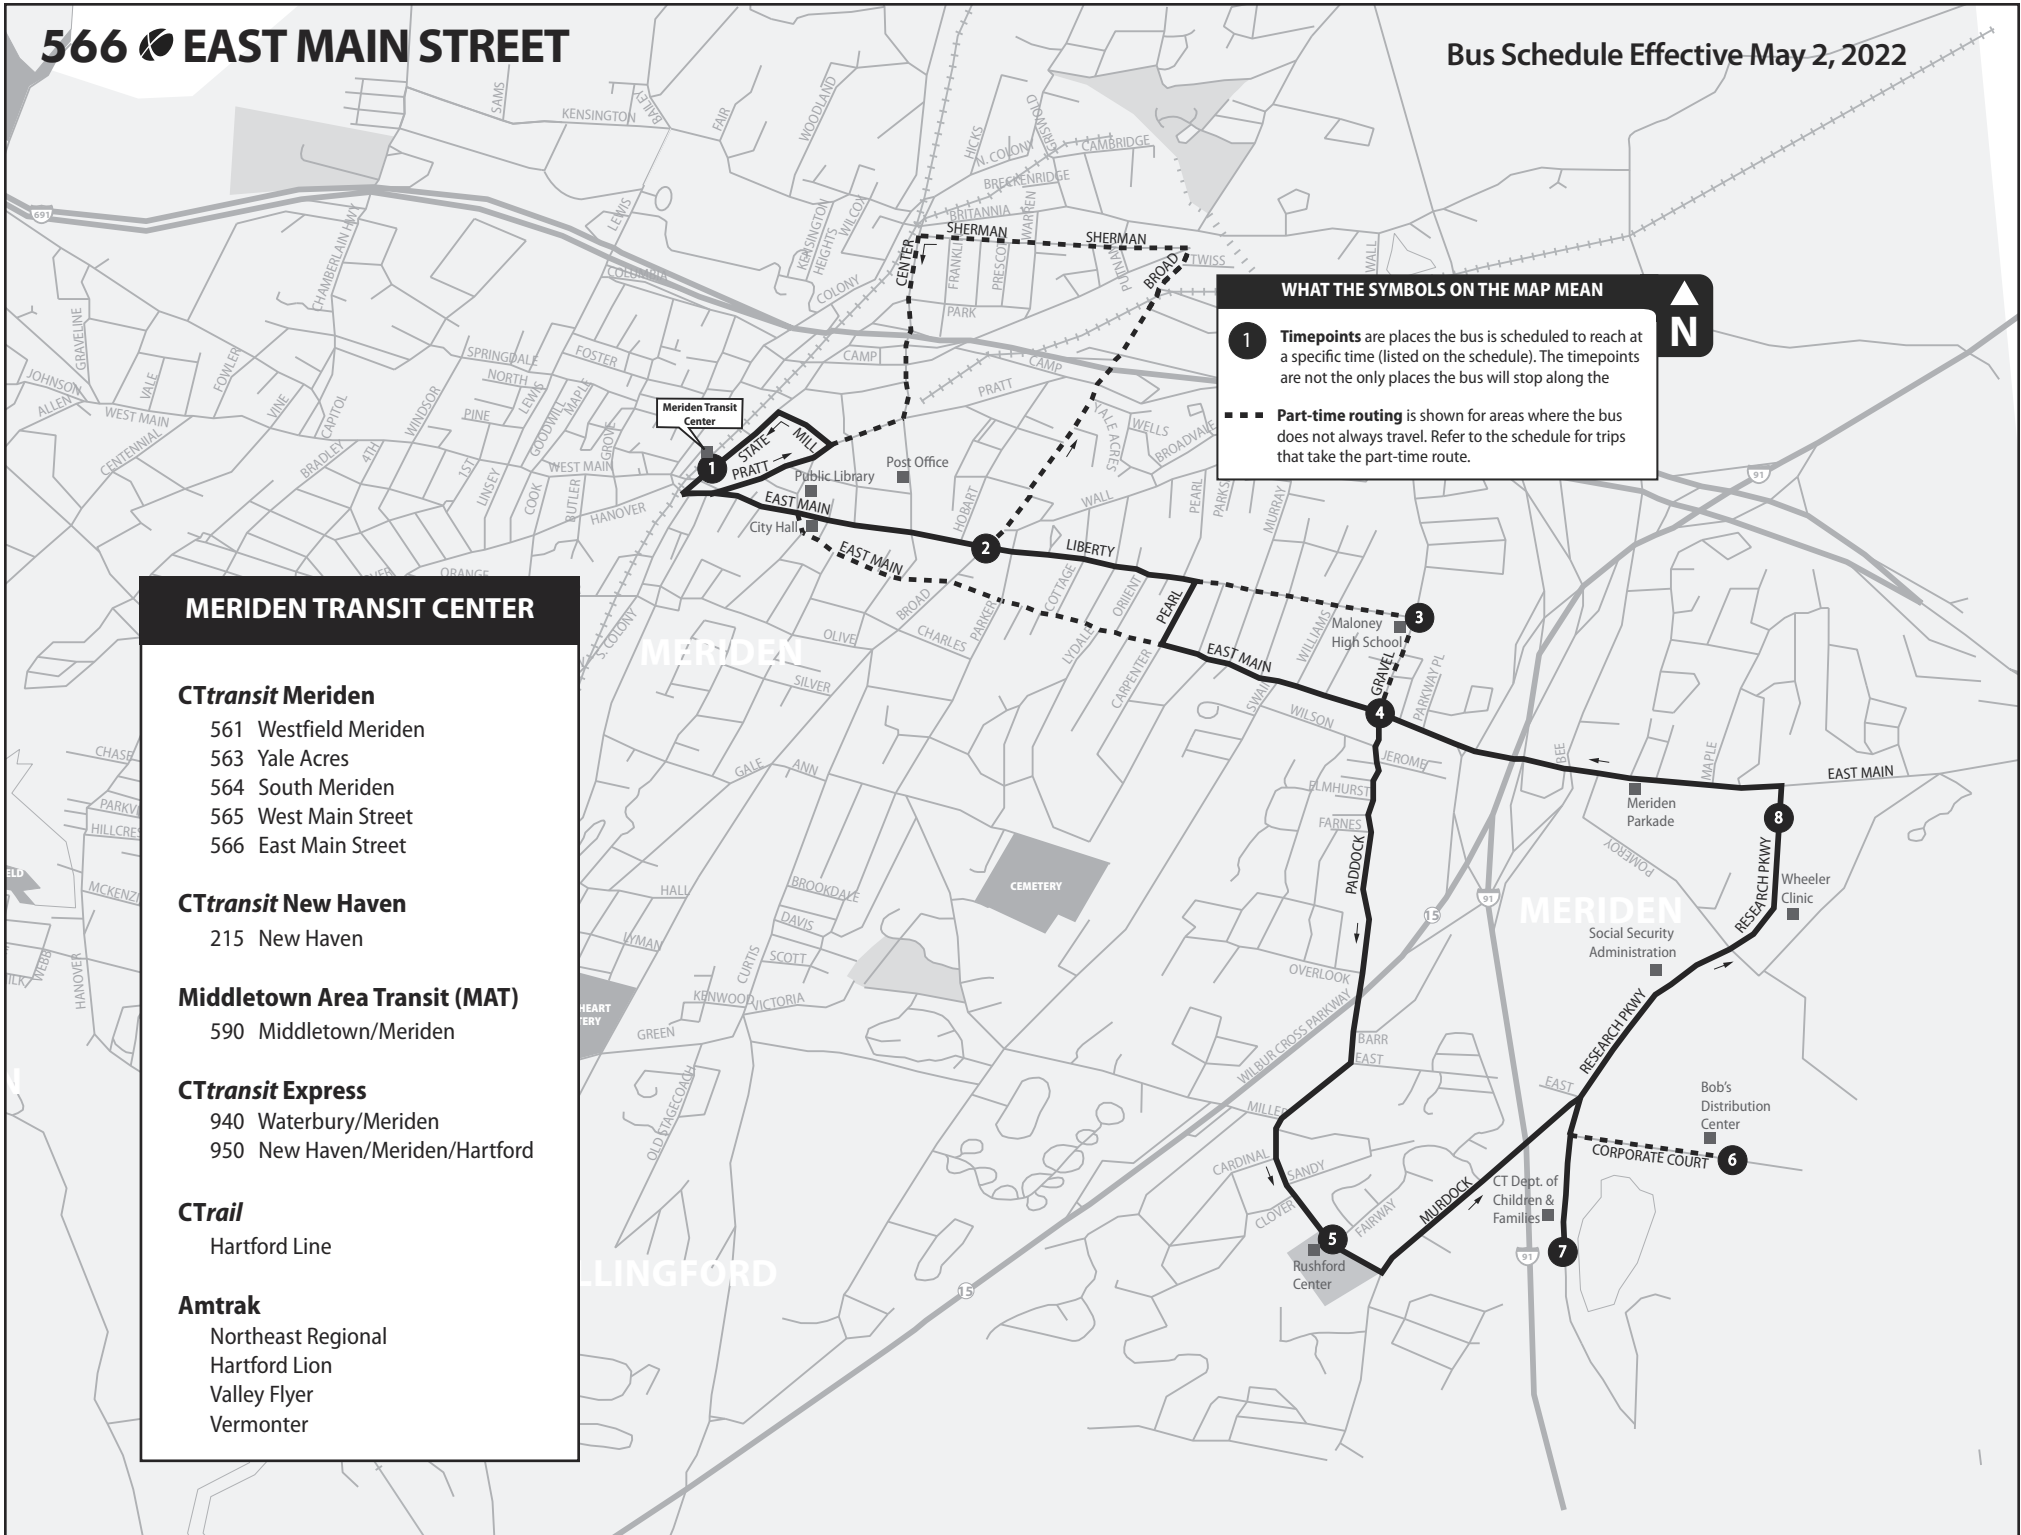

566 EAST MAIN STREET

Bus Schedule Effective May 2, 2022

WHAT THE SYMBOLS ON THE MAP MEAN

- 1 Timepoints are places the bus is scheduled to reach at a specific time (listed on the schedule). The timepoints are not the only places the bus will stop along the
- Part-time routing is shown for areas where the bus does not always travel. Refer to the schedule for trips that take the part-time route.

MERIDEN TRANSIT CENTER

CTtransit Meriden

- 561 Westfield Meriden
- 563 Yale Acres
- 564 South Meriden
- 565 West Main Street
- 566 East Main Street

CTtransit New Haven

- 215 New Haven

Middletown Area Transit (MAT)

- 590 Middletown/Meriden

CTtransit Express

- 940 Waterbury/Meriden
- 950 New Haven/Meriden/Hartford

CTrail

- Hartford Line

Amtrak

- Northeast Regional
- Hartford Lion
- Valley Flyer
- Vermont