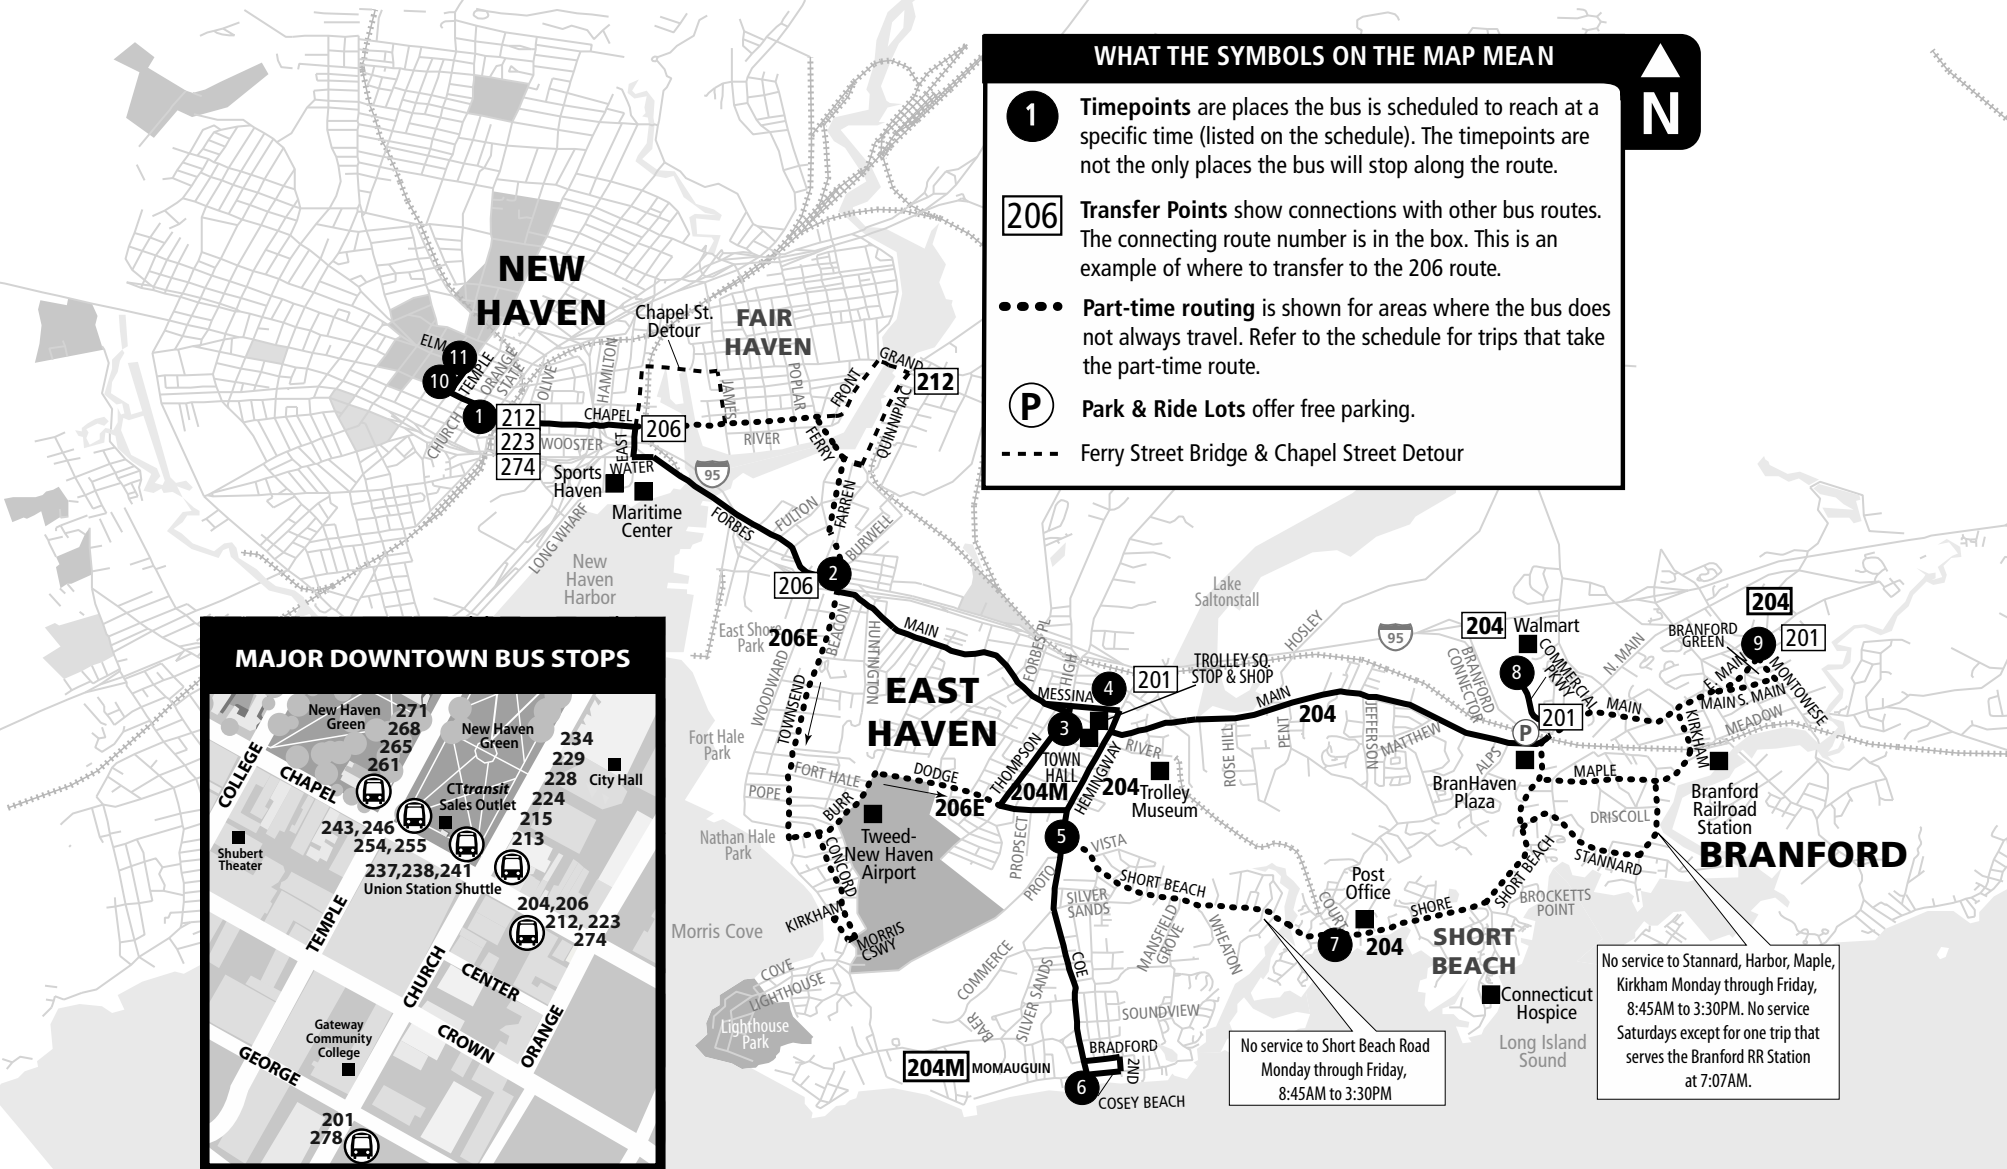

204 EAST HAVEN

Bus Schedule Effective October 8, 2017

204M Momauguin
204 Walmart
 Branford Green

WHAT THE SYMBOLS ON THE MAP MEAN

1 Timepoints are places the bus is scheduled to reach at a specific time (listed on the schedule). The timepoints are not the only places the bus will stop along the route.

206 Transfer Points show connections with other bus routes. The connecting route number is in the box. This is an example of where to transfer to the 206 route.

••• Part-time routing is shown for areas where the bus does not always travel. Refer to the schedule for trips that take the part-time route.

P Park & Ride Lots offer free parking.

--- Ferry Street Bridge & Chapel Street Detour

MAJOR DOWNTOWN BUS STOPS

No service to Short Beach Road
 Monday through Friday,
 8:45AM to 3:30PM

No service to Stannard, Harbor, Maple,
 Kirkham Monday through Friday,
 8:45AM to 3:30PM. No service
 Saturdays except for one trip that
 serves the Branford RR Station
 at 7:07AM.