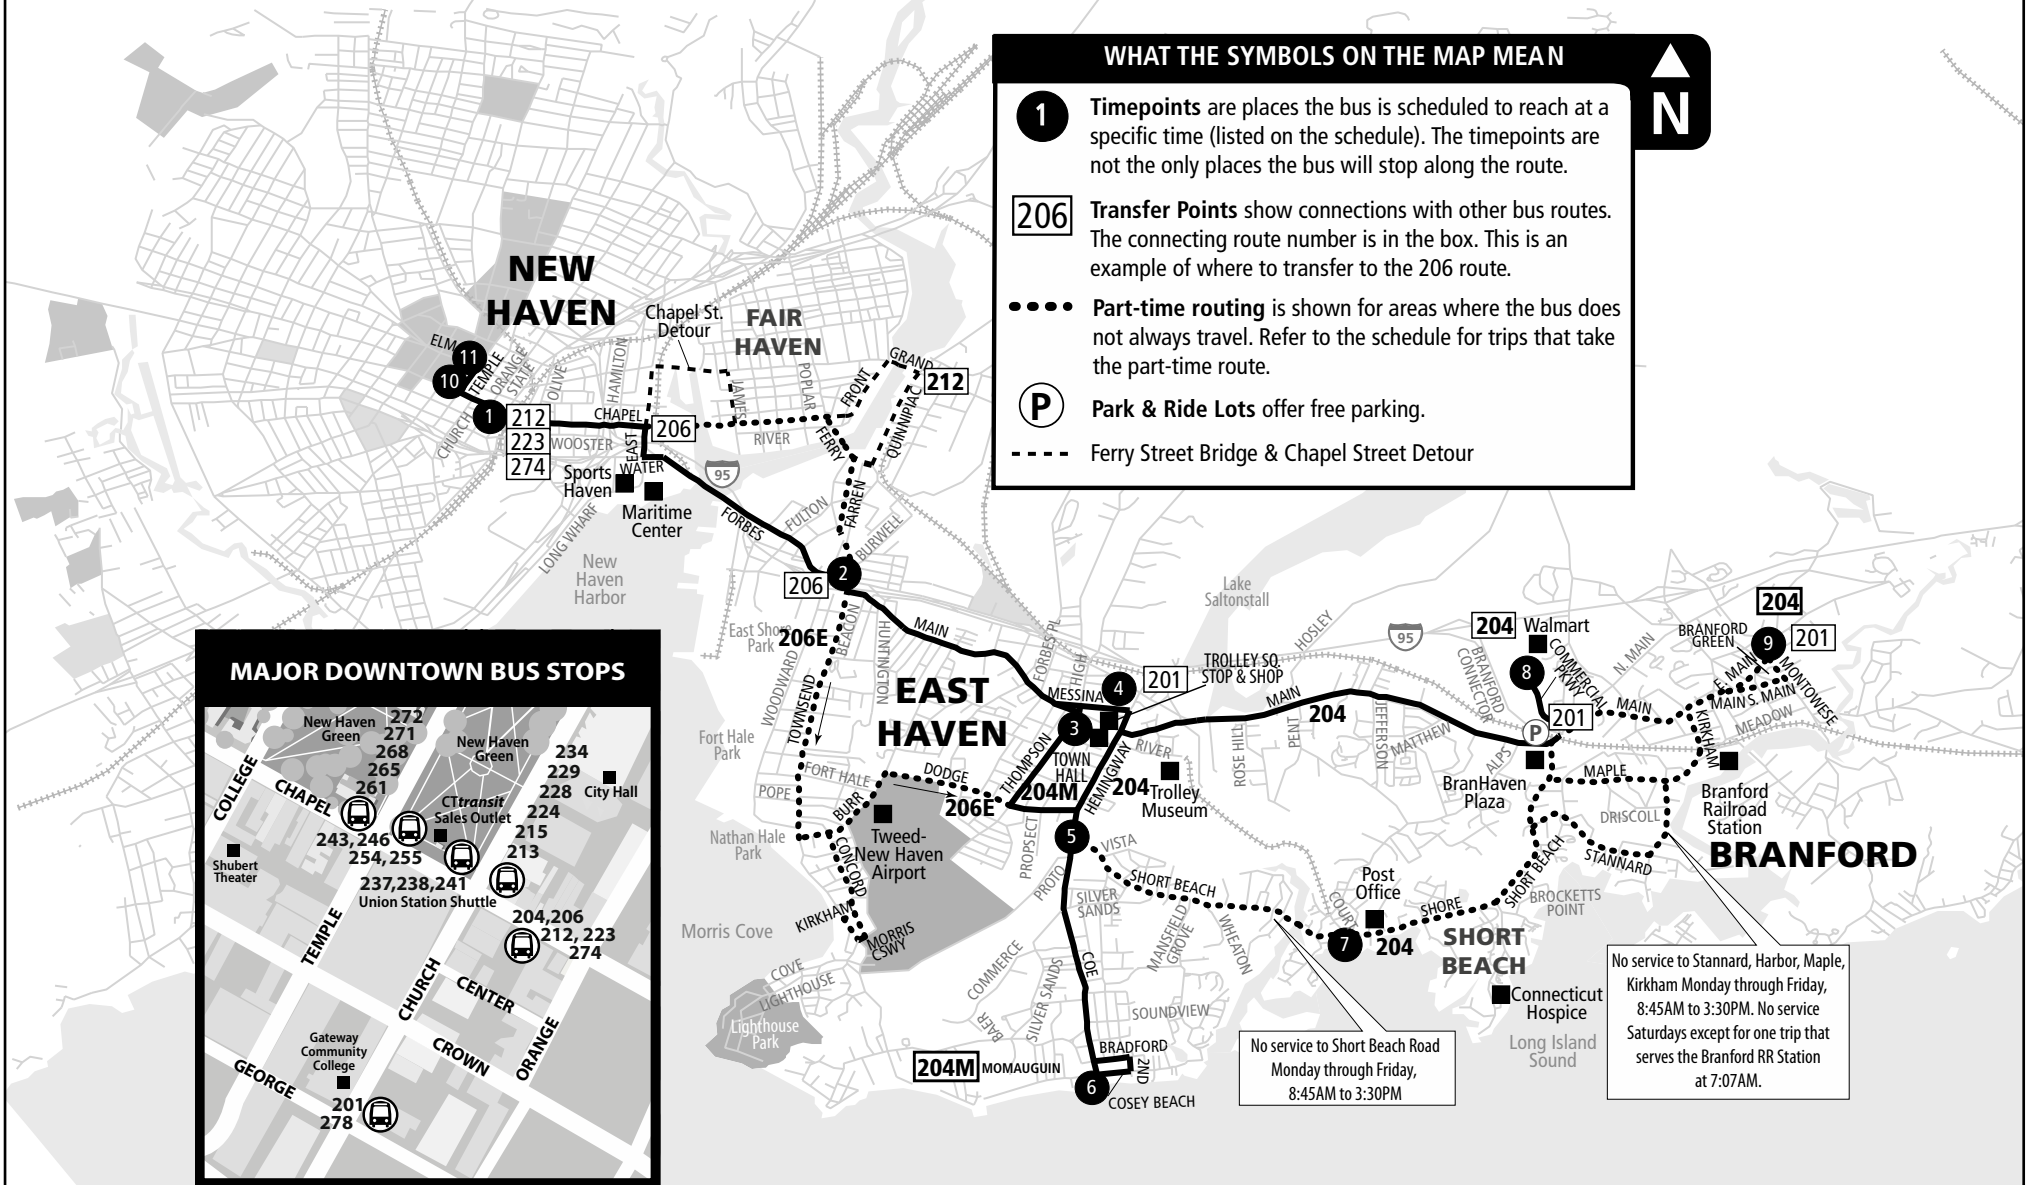

204 EAST HAVEN

Bus Schedule Effective September 15, 2019

- 204M Momauguin
- 204 Walmart
- 204 Branford Green

WHAT THE SYMBOLS ON THE MAP MEAN

- 1** Timepoints are places the bus is scheduled to reach at a specific time (listed on the schedule). The timepoints are not the only places the bus will stop along the route.
- 206** Transfer Points show connections with other bus routes. The connecting route number is in the box. This is an example of where to transfer to the 206 route.
- Part-time routing is shown for areas where the bus does not always travel. Refer to the schedule for trips that take the part-time route.
- P** Park & Ride Lots offer free parking.
- Ferry Street Bridge & Chapel Street Detour

MAJOR DOWNTOWN BUS STOPS

This inset map shows major downtown bus stops in New Haven. Key locations include New Haven Green, City Hall, Union Station Shuttle, and Gateway Community College. Route numbers shown include 272, 271, 268, 265, 261, 243, 246, 254, 255, 237, 238, 241, 215, 213, 204, 206, 212, 223, 274, 201, and 278.

No service to Short Beach Road
Monday through Friday,
8:45AM to 3:30PM

No service to Stannard, Harbor, Maple,
Kirkham Monday through Friday,
8:45AM to 3:30PM. No service
Saturdays except for one trip that
serves the Branford RR Station
at 7:07AM.