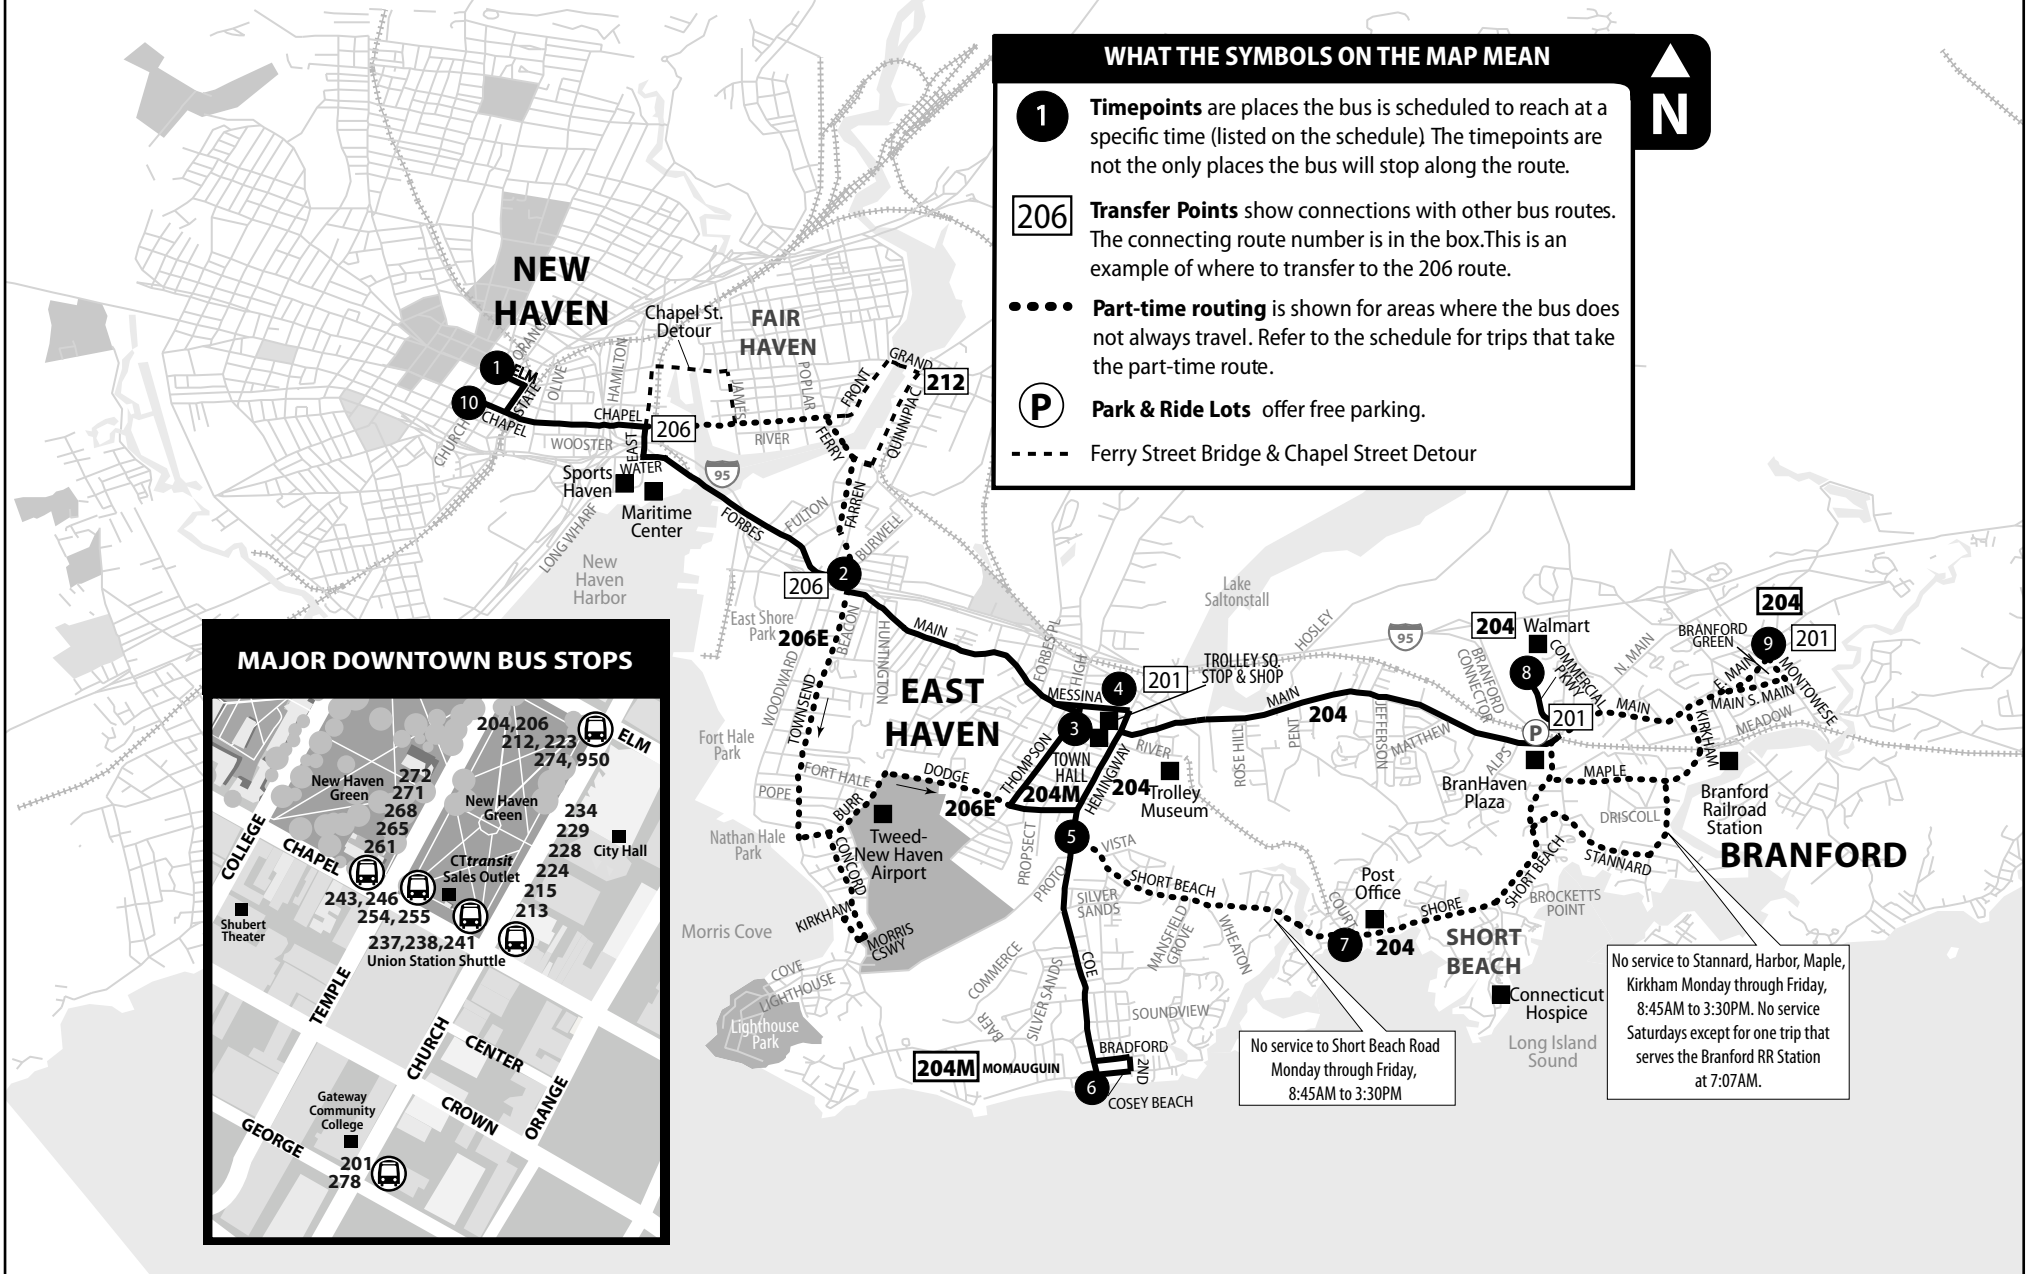

# 204 EAST HAVEN

Bus Schedule Effective November 13, 2022

- 204M Momauguin
- 204 Walmart
- 204 Branford Green

### WHAT THE SYMBOLS ON THE MAP MEAN

- 1** **Timepoints** are places the bus is scheduled to reach at a specific time (listed on the schedule) The timepoints are not the only places the bus will stop along the route.
- 206** **Transfer Points** show connections with other bus routes. The connecting route number is in the box. This is an example of where to transfer to the 206 route.
- **Part-time routing** is shown for areas where the bus does not always travel. Refer to the schedule for trips that take the part-time route.
- P** **Park & Ride Lots** offer free parking.
- - - -** Ferry Street Bridge & Chapel Street Detour

### MAJOR DOWNTOWN BUS STOPS

This inset map shows major downtown bus stops in New Haven. Key locations include New Haven Green, City Hall, Union Station Shuttle, Gateway Community College, and various streets like College, Temple, Church, Center, Crown, Orange, and George. Connecting routes shown include 204, 206, 201, 272, 271, 268, 265, 261, 234, 229, 228, 224, 215, 213, 243, 246, 254, 255, 237, 238, 241, 201, and 278.

No service to Short Beach Road  
Monday through Friday,  
8:45AM to 3:30PM

No service to Stannard, Harbor, Maple,  
Kirkham Monday through Friday,  
8:45AM to 3:30PM. No service  
Saturdays except for one trip that  
serves the Branford RR Station  
at 7:07AM.