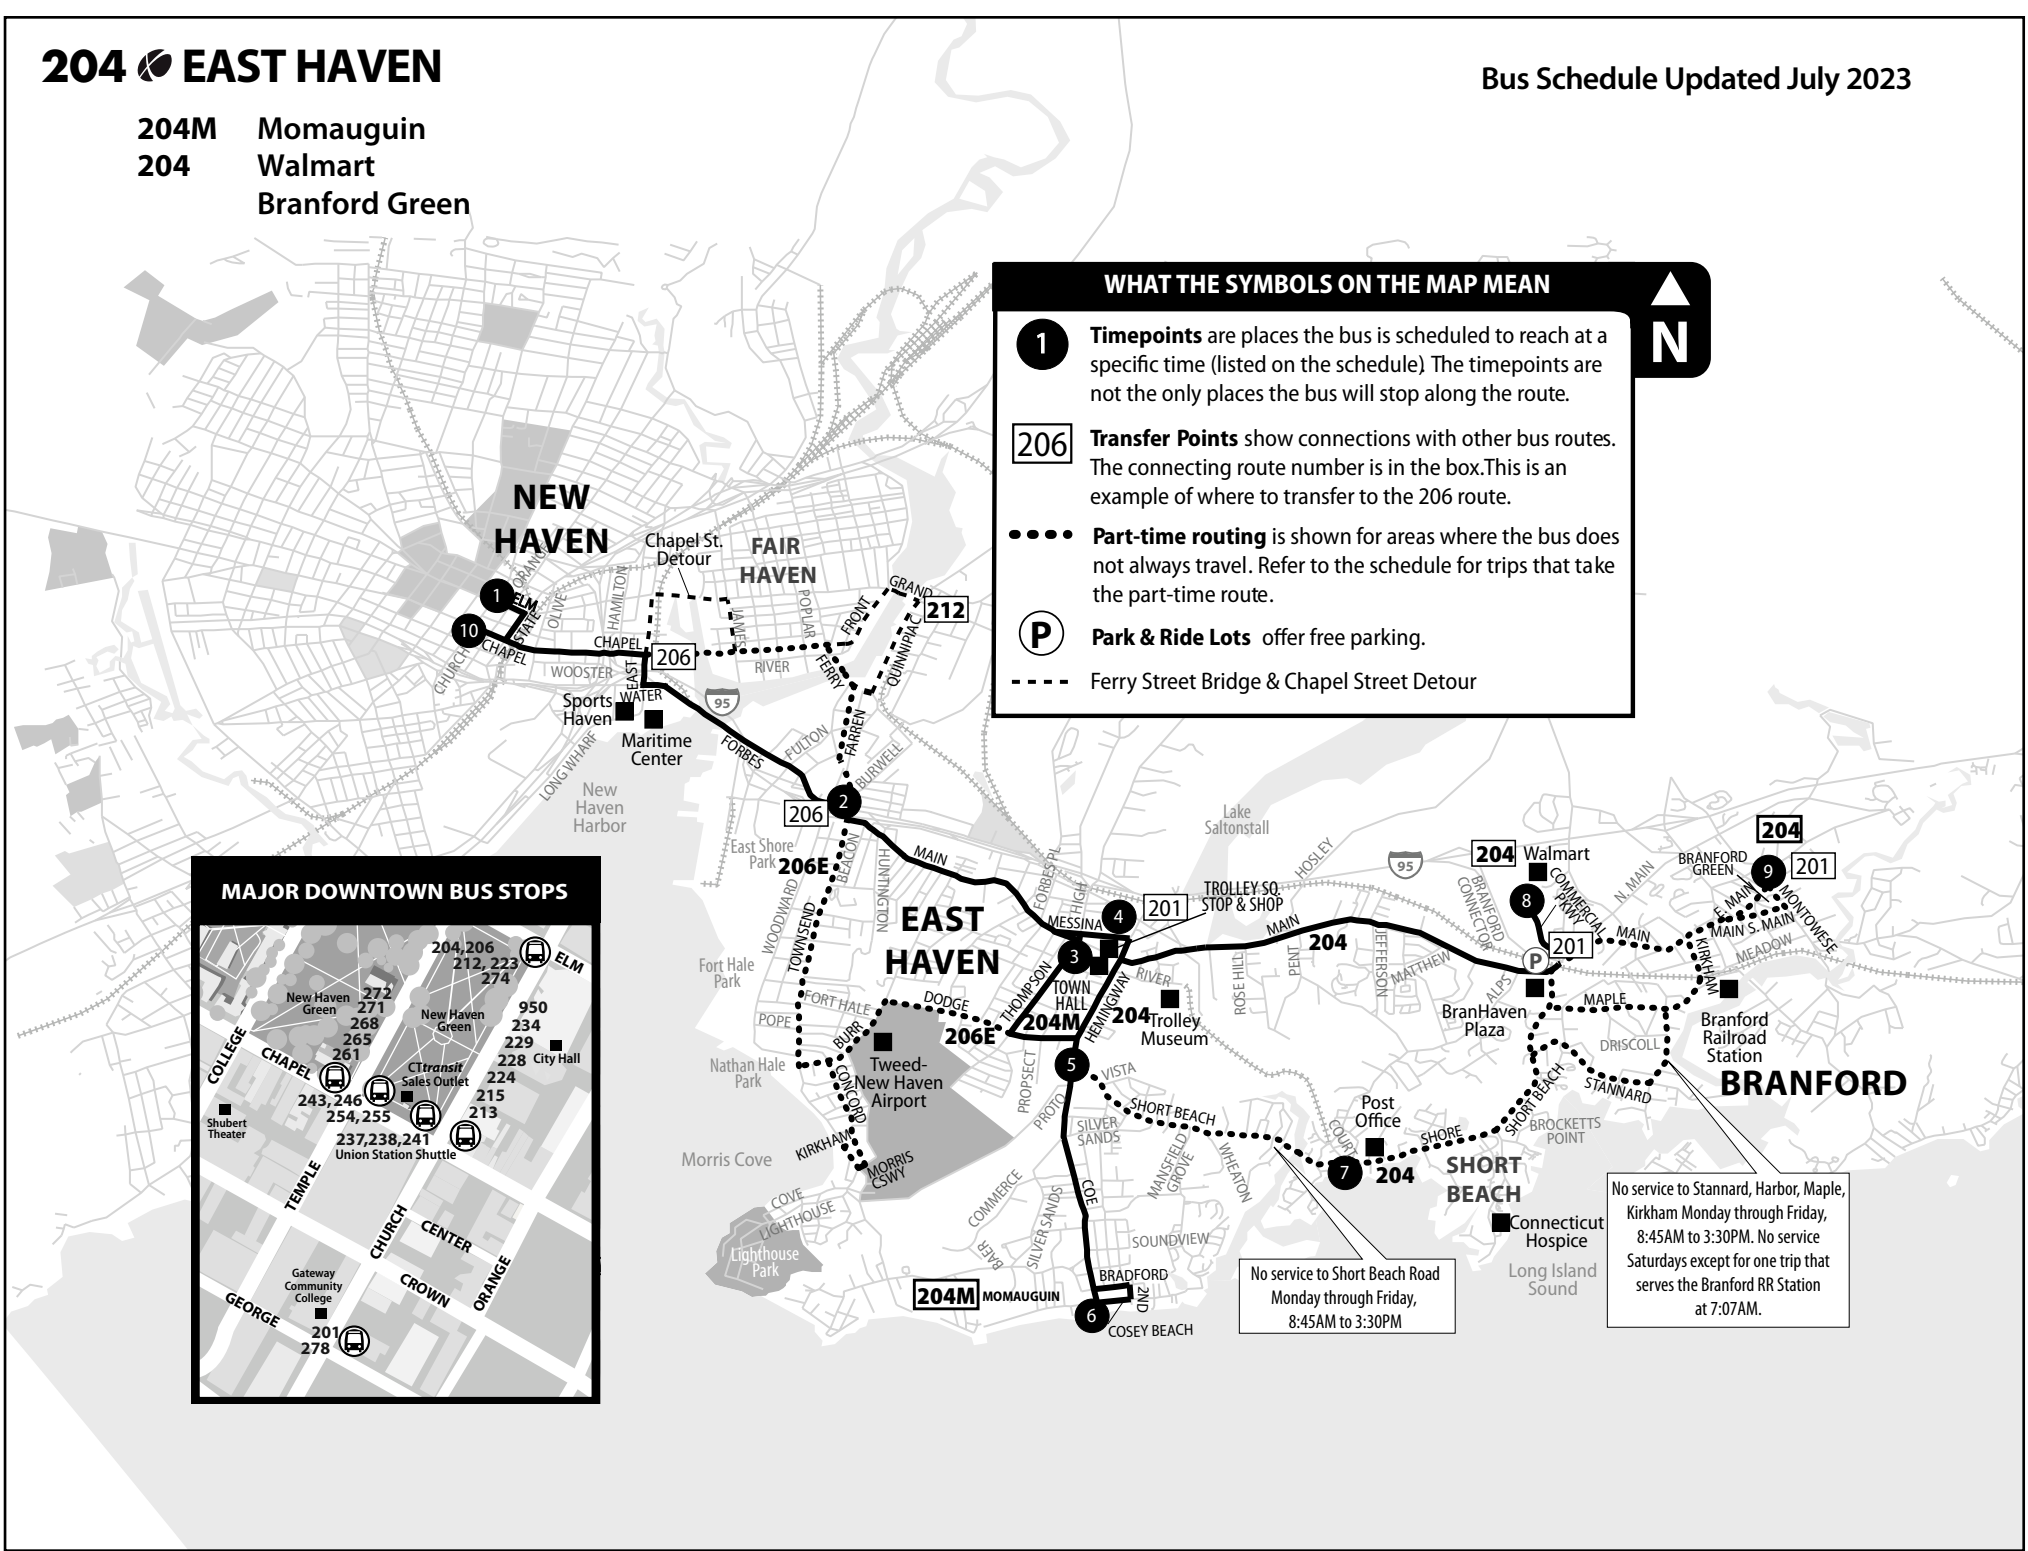

204 EAST HAVEN

Bus Schedule Updated July 2023

- 204M Momauguin
- 204 Walmart
- 204 Branford Green

WHAT THE SYMBOLS ON THE MAP MEAN

1 Timepoints are places the bus is scheduled to reach at a specific time (listed on the schedule) The timepoints are not the only places the bus will stop along the route.

206 Transfer Points show connections with other bus routes. The connecting route number is in the box. This is an example of where to transfer to the 206 route.

•••• Part-time routing is shown for areas where the bus does not always travel. Refer to the schedule for trips that take the part-time route.

P Park & Ride Lots offer free parking.

--- Ferry Street Bridge & Chapel Street Detour

MAJOR DOWNTOWN BUS STOPS

This inset map shows the downtown area of East Haven with various bus stops marked. Key locations include New Haven Green, City Hall, and the Union Station Shuttle. Route numbers 204, 206, and 201 are shown connecting to these stops. Major streets like Chapel, Church, and Orange are also labeled.

No service to Short Beach Road
Monday through Friday,
8:45AM to 3:30PM

No service to Stannard, Harbor, Maple,
Kirkham Monday through Friday,
8:45AM to 3:30PM. No service
Saturdays except for one trip that
serves the Branford RR Station
at 7:07AM.