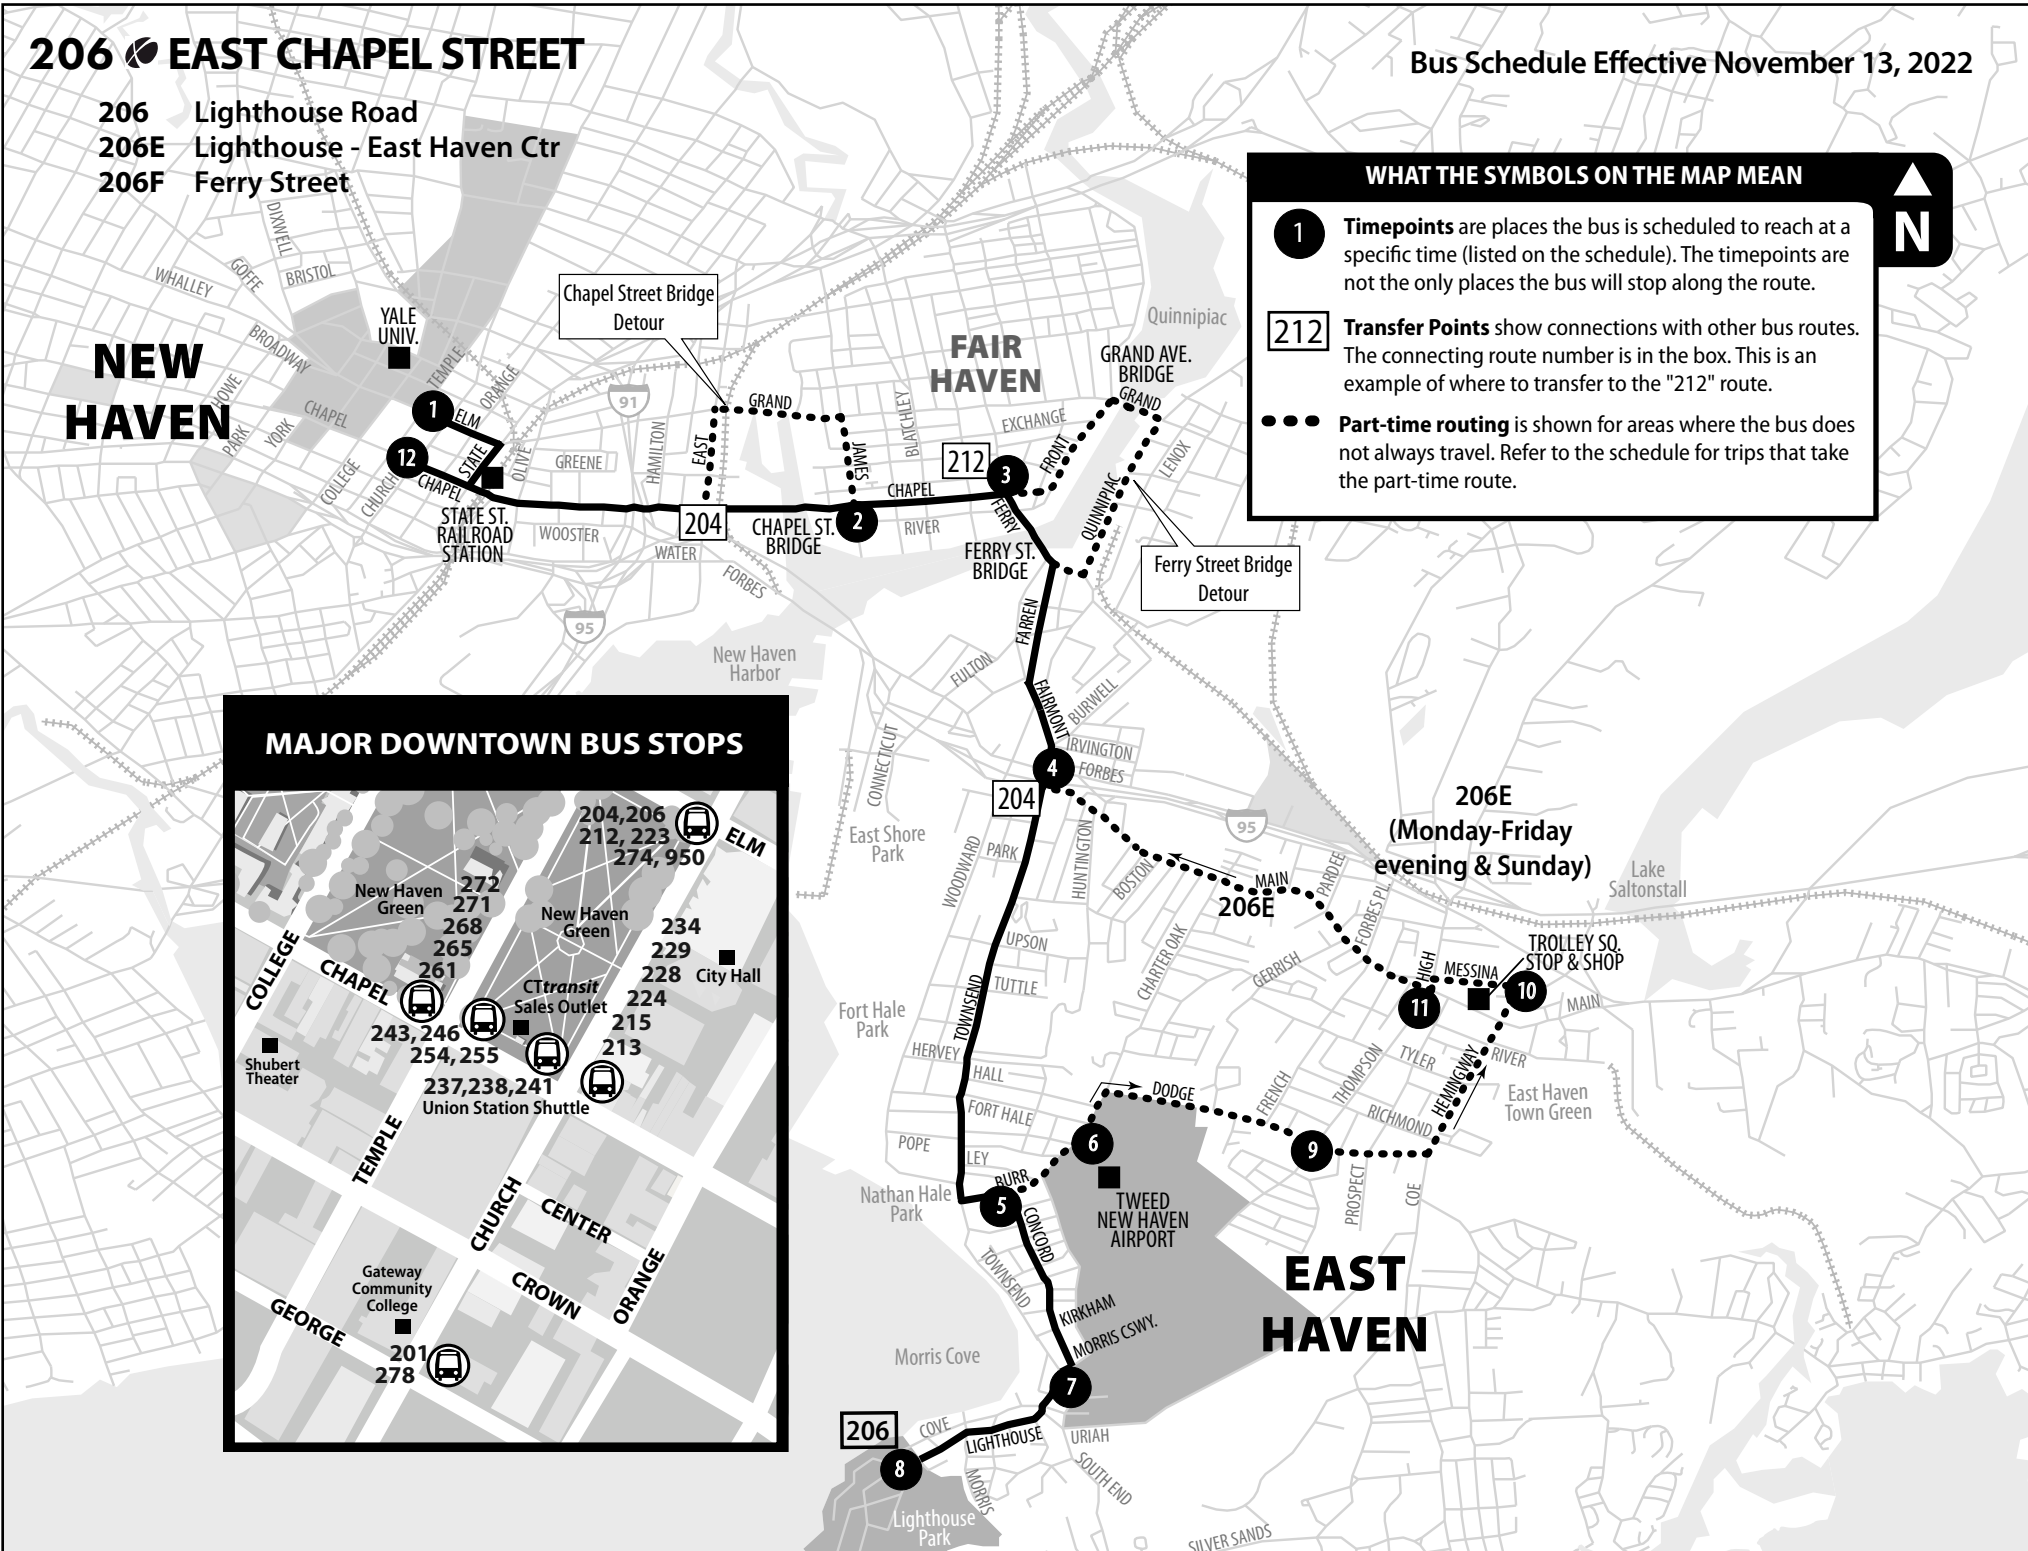

# 206 EAST CHAPEL STREET

Bus Schedule Effective November 13, 2022

- 206 Lighthouse Road
- 206E Lighthouse - East Haven Ctr
- 206F Ferry Street

## NEW HAVEN

## FAIR HAVEN

**WHAT THE SYMBOLS ON THE MAP MEAN**

- 1** **Timepoints** are places the bus is scheduled to reach at a specific time (listed on the schedule). The timepoints are not the only places the bus will stop along the route.
- 212** **Transfer Points** show connections with other bus routes. The connecting route number is in the box. This is an example of where to transfer to the "212" route.
- **Part-time routing** is shown for areas where the bus does not always travel. Refer to the schedule for trips that take the part-time route.

**MAJOR DOWNTOWN BUS STOPS**

This inset map shows major bus stops in downtown New Haven. Landmarks include Shubert Theater, Gateway Community College, City Hall, and Union Station Shuttle. Bus routes 201, 206, 212, 223, 234, 237, 238, 241, 243, 246, 254, 255, 261, 265, 268, 271, 272, 278, and 279 are marked with bus icons. Street names shown include College, Chapel, Temple, Church, Center, Crown, Orange, and George.