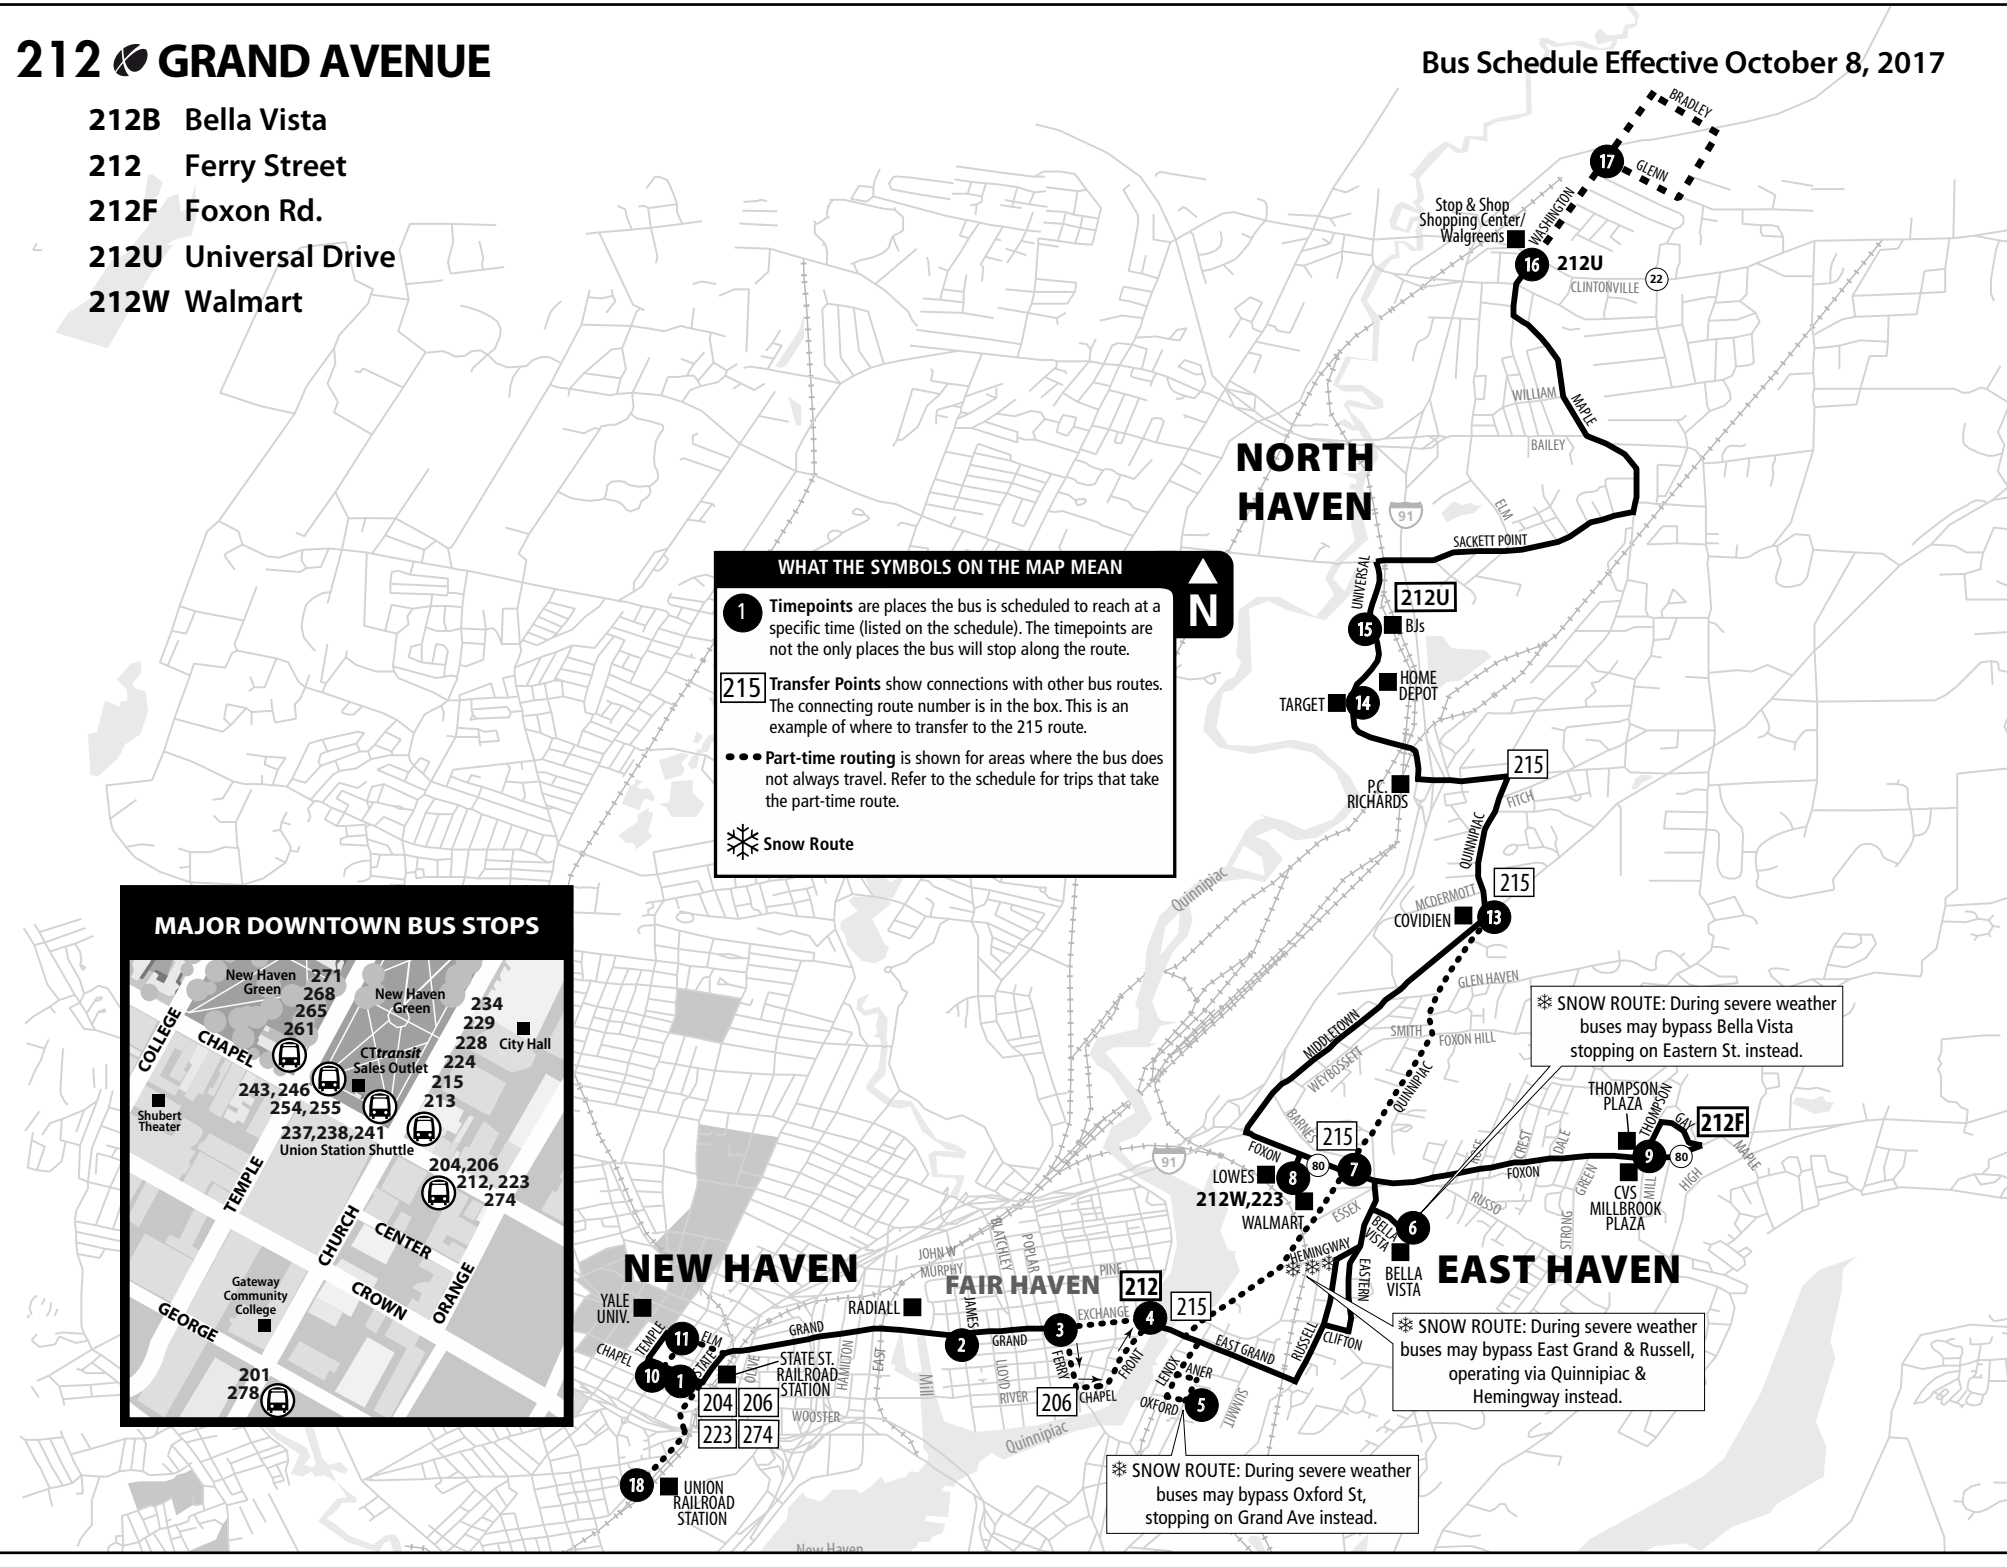

212 GRAND AVENUE

Bus Schedule Effective October 8, 2017

- 212B Bella Vista
- 212 Ferry Street
- 212F Foxon Rd.
- 212U Universal Drive
- 212W Walmart

WHAT THE SYMBOLS ON THE MAP MEAN

1 Timepoints are places the bus is scheduled to reach at a specific time (listed on the schedule). The timepoints are not the only places the bus will stop along the route.

215 Transfer Points show connections with other bus routes. The connecting route number is in the box. This is an example of where to transfer to the 215 route.

- Part-time routing is shown for areas where the bus does not always travel. Refer to the schedule for trips that take the part-time route.

Snow Route

MAJOR DOWNTOWN BUS STOPS

Map showing major downtown bus stops in New Haven, including locations like New Haven Green, City Hall, Union Station Shuttle, and Gateway Community College, with associated route numbers.

* SNOW ROUTE: During severe weather buses may bypass Oxford St, stopping on Grand Ave instead.