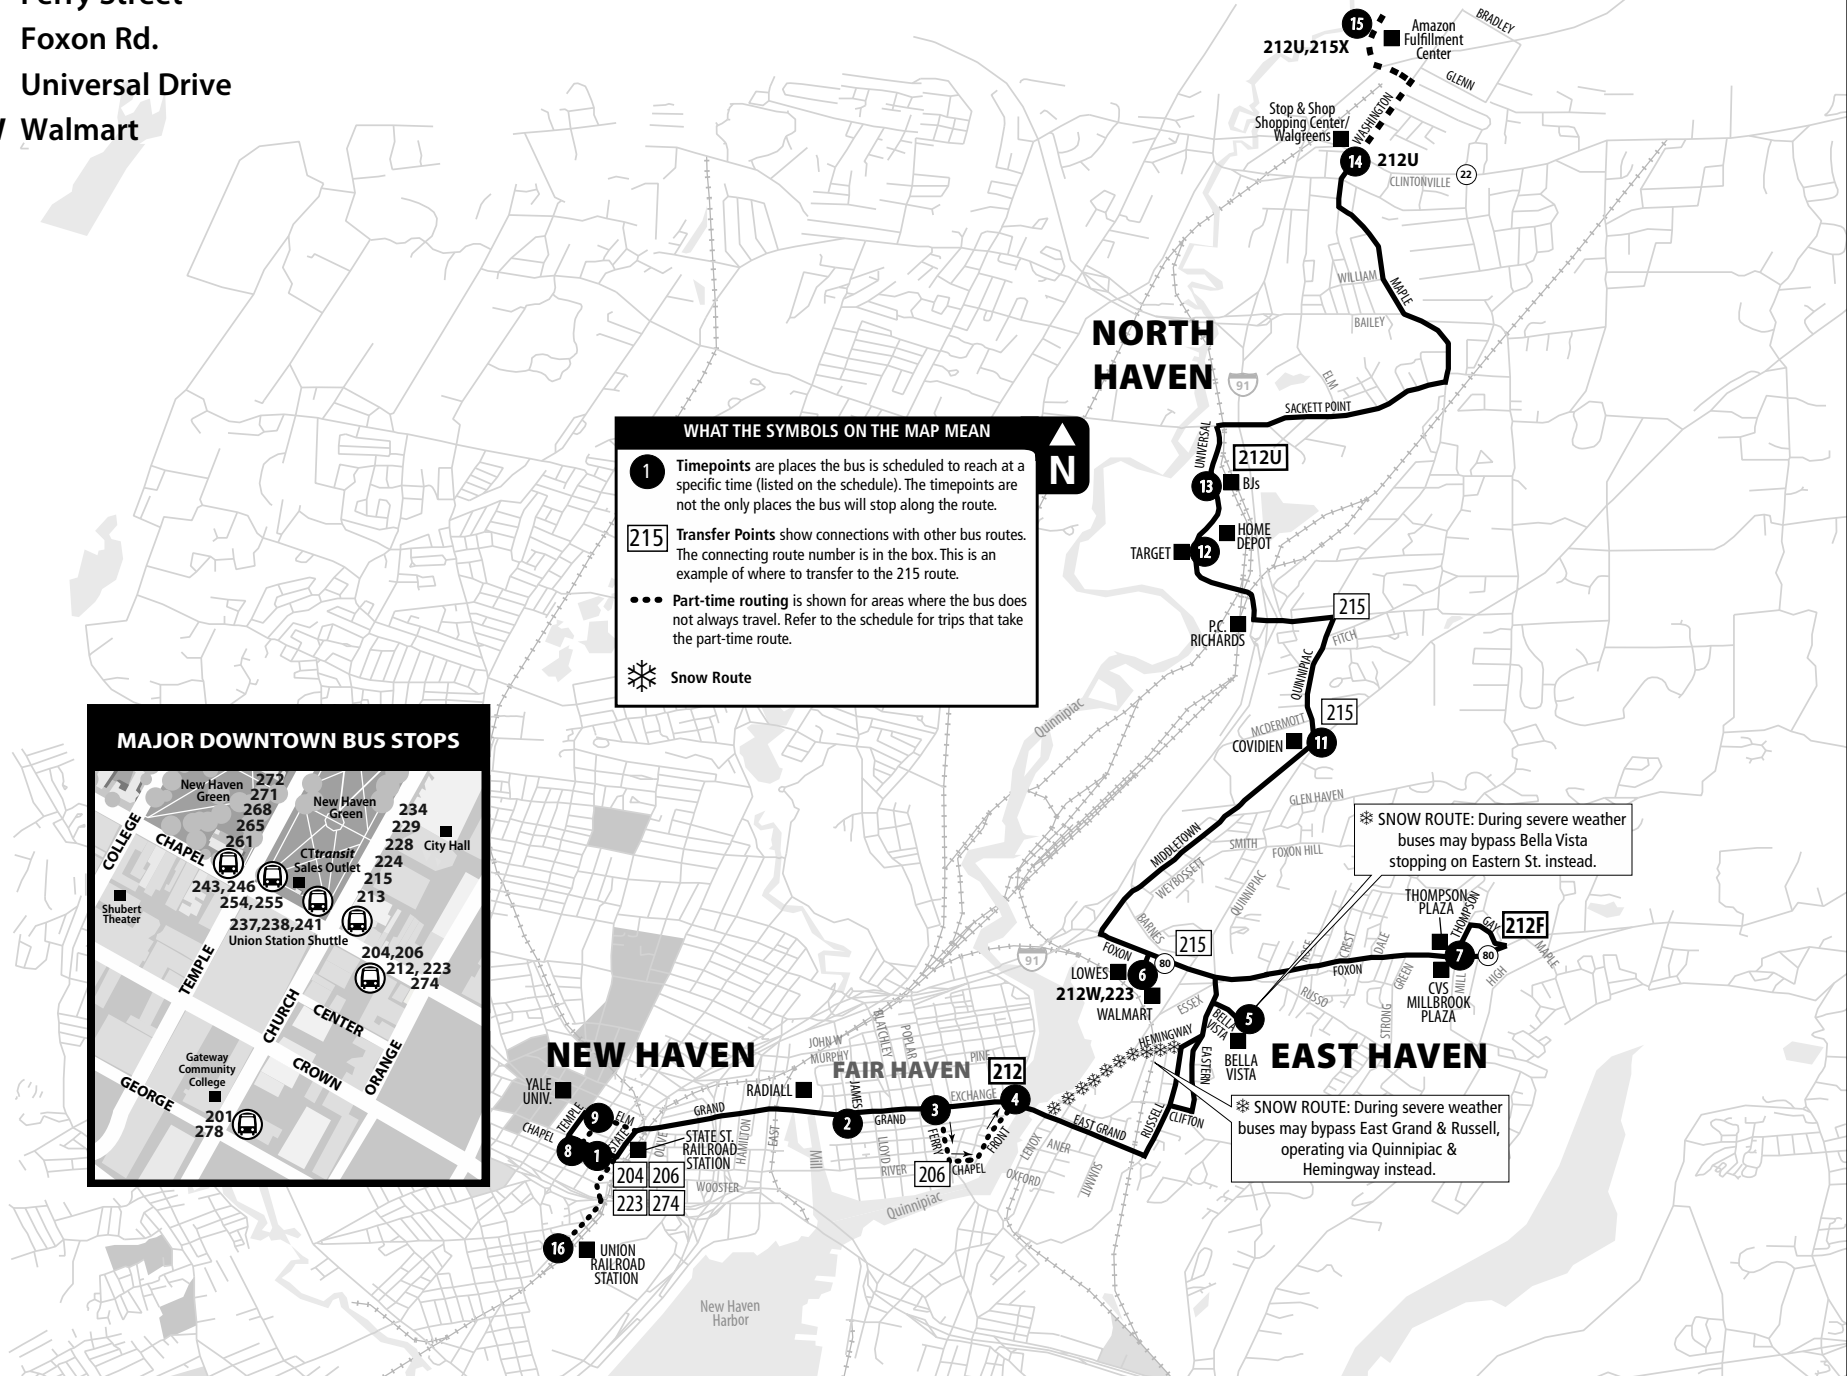

212 GRAND AVENUE

Bus Schedule Effective December 8, 2019

- 212B Bella Vista
- 212 Ferry Street
- 212F Foxon Rd.
- 212U Universal Drive
- 212W Walmart

MAJOR DOWNTOWN BUS STOPS

This inset map shows major downtown bus stops in New Haven. The stops are marked with bus icons and numbers: 272, 271, 268, 265, 261, 234, 229, 228, 224, 215, 213, 204, 206, 212, 223, 274, 201, 278, 243, 246, 254, 255, 237, 238, 241, and 204, 206, 212, 223, 274. Street names shown include College, Chapel, Temple, Church, Center, Crown, Orange, and George. Landmarks like Shubert Theater, City Hall, and Gateway Community College are also indicated.

WHAT THE SYMBOLS ON THE MAP MEAN

- 1** Timepoints are places the bus is scheduled to reach at a specific time (listed on the schedule). The timepoints are not the only places the bus will stop along the route.
- 215** Transfer Points show connections with other bus routes. The connecting route number is in the box. This is an example of where to transfer to the 215 route.
- Part-time routing is shown for areas where the bus does not always travel. Refer to the schedule for trips that take the part-time route.
- Snow Route

* SNOW ROUTE: During severe weather buses may bypass Bella Vista stopping on Eastern St. instead.

* SNOW ROUTE: During severe weather buses may bypass East Grand & Russell, operating via Quinnipiac & Hemingway instead.