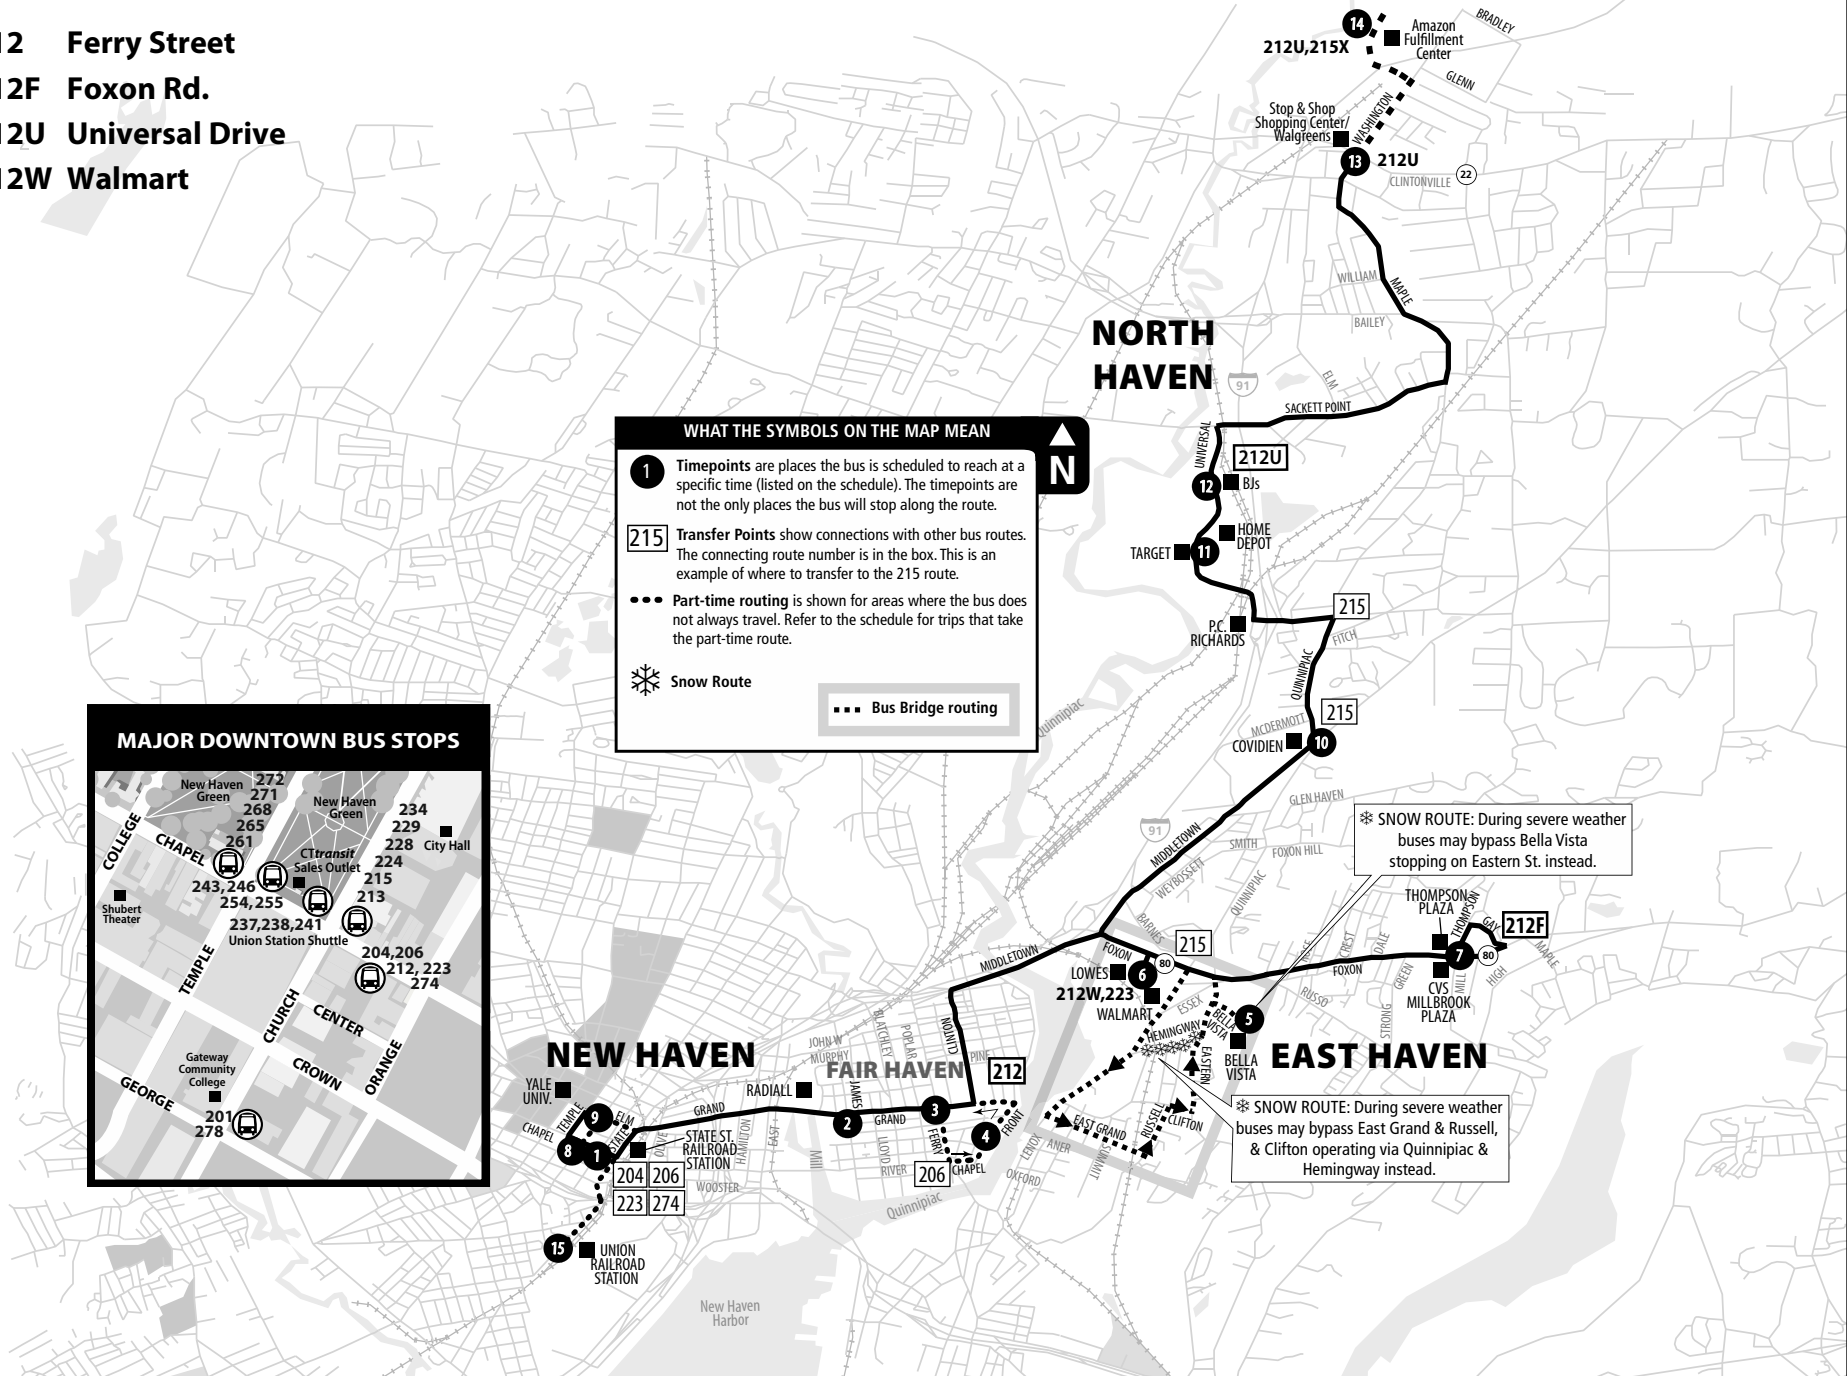

212 GRAND AVENUE

BUS BRIDGE

212 Ferry Street

212F Foxon Rd.

212U Universal Drive

212W Walmart

Bus Schedule Effective August 30, 2020

MAJOR DOWNTOWN BUS STOPS

This inset map shows major downtown bus stops in New Haven. The streets shown include College, Chapel, Temple, Church, Center, Crown, Orange, and George. Stops are marked with bus icons and numbers: 272, 271, 268, 265, 261, 234, 229, 228, 224, 215, 213, 243, 246, 254, 255, 237, 238, 241, 204, 206, 212, 223, 274, 201, 278, and Union Station Shuttle.

WHAT THE SYMBOLS ON THE MAP MEAN

- 1** Timepoints are places the bus is scheduled to reach at a specific time (listed on the schedule). The timepoints are not the only places the bus will stop along the route.
- 215** Transfer Points show connections with other bus routes. The connecting route number is in the box. This is an example of where to transfer to the 215 route.
- Part-time routing is shown for areas where the bus does not always travel. Refer to the schedule for trips that take the part-time route.
- Snow Route
- Bus Bridge routing

* SNOW ROUTE: During severe weather buses may bypass Bella Vista stopping on Eastern St. instead.

* SNOW ROUTE: During severe weather buses may bypass East Grand & Russell, & Clifton operating via Quinnipiac & Hemingway instead.