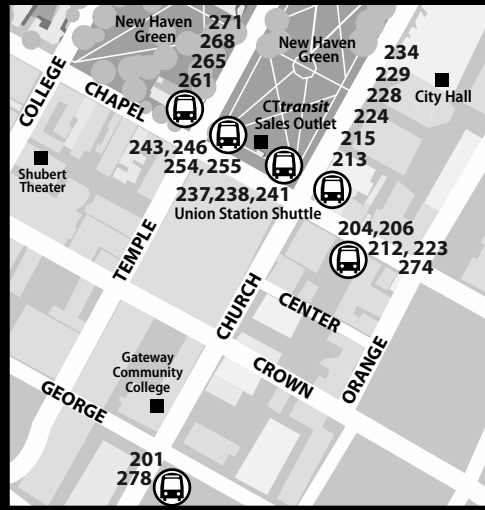

213 NORTH BRANFORD

213X North Branford via I-91

Bus Schedule Effective October 8, 2017

MAJOR DOWNTOWN BUS STOPS

WHAT THE SYMBOLS ON THE MAP MEAN

- 1 Timepoints** are places the bus is scheduled to reach at a specific time (listed on the schedule). The timepoints are not the only places the bus will stop along the route.
- 215 Transfer Points** show connections with other bus routes. The connecting route number is in the box. This is an example of where to transfer to the 215 route.
- Part-time routing** is shown for areas where the bus does not always travel. Refer to the schedule for trips that take the part-time route.

Additional service to Route 80 & Thompson provided by the 212 route on weekdays and Saturdays.

* **SNOW ROUTE:** During severe weather buses may bypass Maple & Carol, operating via Foxon Rd instead.