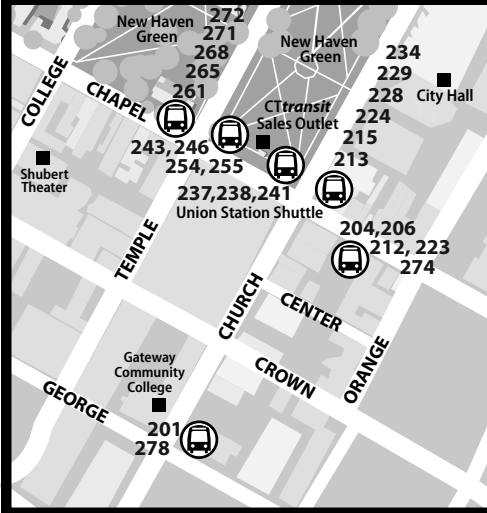

213 NORTH BRANFORD

Bus Schedule Effective December 13, 2020

213X North Branford via I-91

MAJOR DOWNTOWN BUS STOPS

WHAT THE SYMBOLS ON THE MAP MEAN

- 1 Timepoints** are places the bus is scheduled to reach at a specific time (listed on the schedule). The timepoints are not the only places the bus will stop along the route.
- 215 Transfer Points** show connections with other bus routes. The connecting route number is in the box. This is an example of where to transfer to the 215 route.
- Part-time routing** is shown for areas where the bus does not always travel. Refer to the schedule for trips that take the part-time route.

Additional service to Route 80 & Thompson provided by the 212 route on weekdays and Saturdays.

* **SNOW ROUTE:** During severe weather buses may bypass Maple & Carol, operating via Foxon Rd instead.