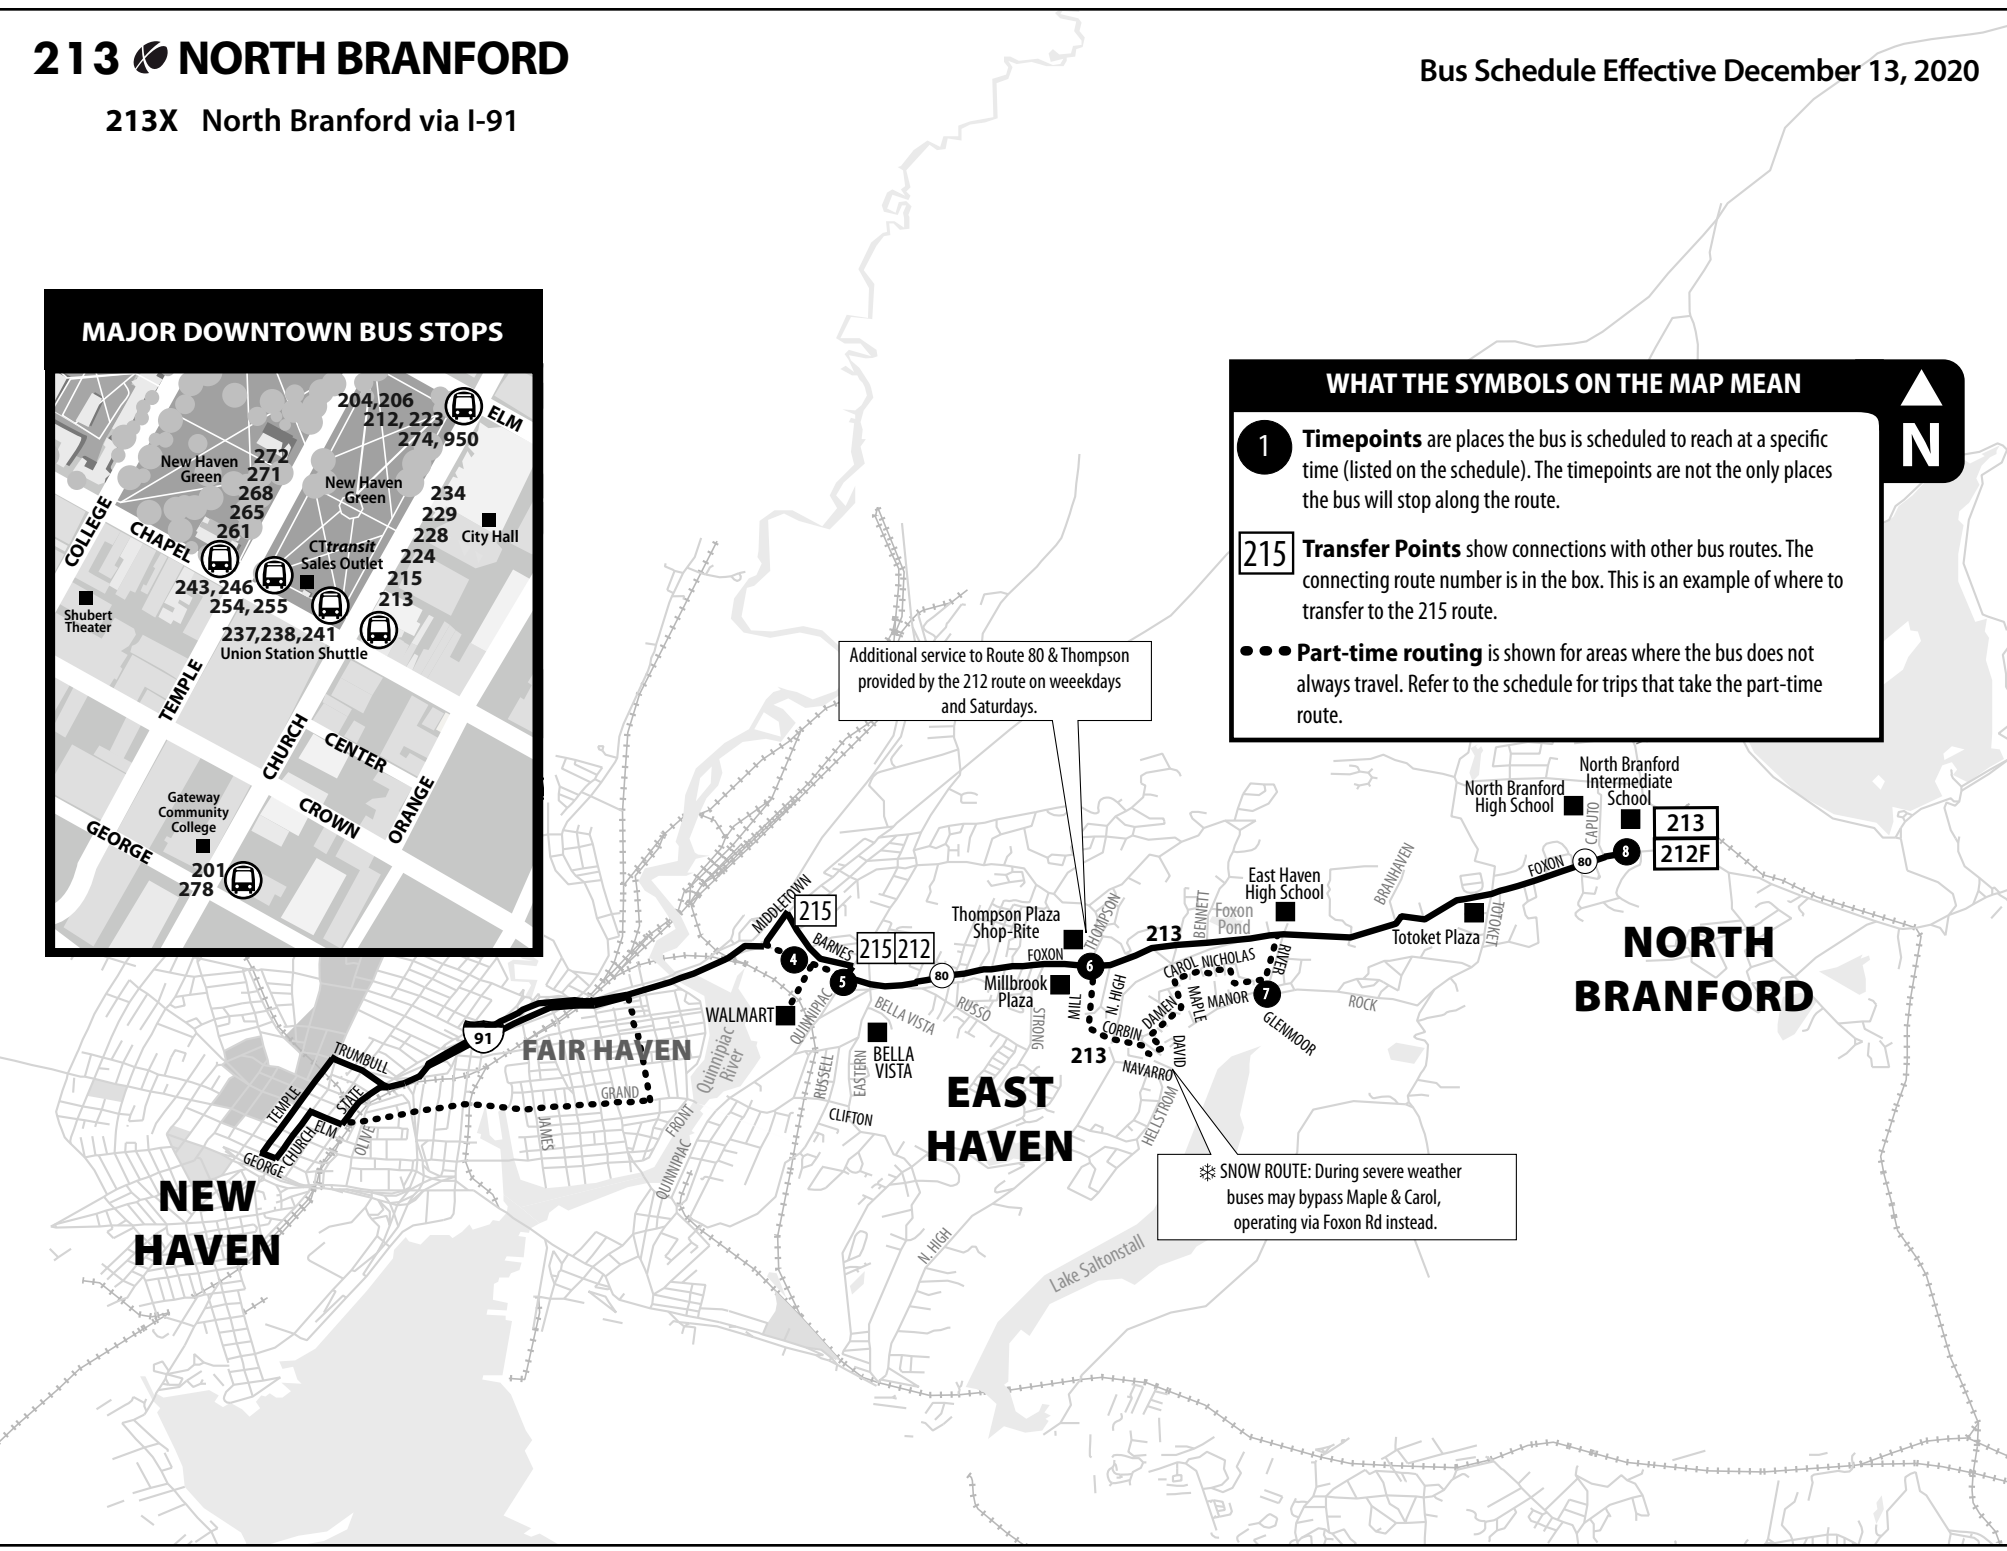

213 NORTH BRANFORD

Bus Schedule Effective December 13, 2020

213X North Branford via I-91

MAJOR DOWNTOWN BUS STOPS

WHAT THE SYMBOLS ON THE MAP MEAN

- 1 Timepoints** are places the bus is scheduled to reach at a specific time (listed on the schedule). The timepoints are not the only places the bus will stop along the route.
- 215 Transfer Points** show connections with other bus routes. The connecting route number is in the box. This is an example of where to transfer to the 215 route.
- Part-time routing** is shown for areas where the bus does not always travel. Refer to the schedule for trips that take the part-time route.

Additional service to Route 80 & Thompson provided by the 212 route on weekdays and Saturdays.

* **SNOW ROUTE:** During severe weather buses may bypass Maple & Carol, operating via Foxon Rd instead.

NORTH BRANFORD

EAST HAVEN

NEW HAVEN