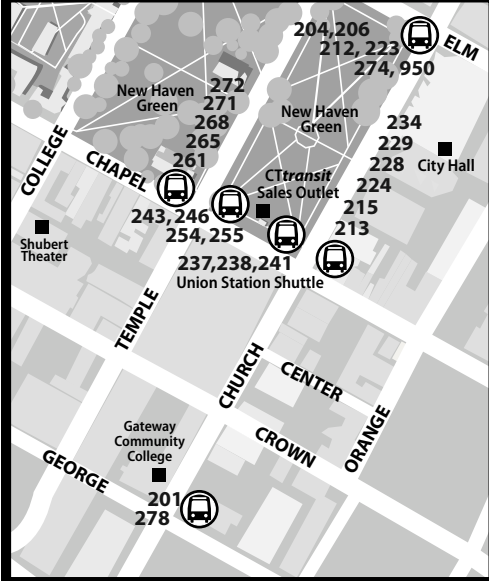

213 NORTH BRANFORD

Bus Schedule Effective December 13, 2020

213X North Branford via I-91

MAJOR DOWNTOWN BUS STOPS

WHAT THE SYMBOLS ON THE MAP MEAN

- 1 Timepoints** are places the bus is scheduled to reach at a specific time (listed on the schedule). The timepoints are not the only places the bus will stop along the route.
- 215 Transfer Points** show connections with other bus routes. The connecting route number is in the box. This is an example of where to transfer to the 215 route.
- Part-time routing** is shown for areas where the bus does not always travel. Refer to the schedule for trips that take the part-time route.

Additional service to Route 80 & Thompson provided by the 212 route on weekdays and Saturdays.

* **SNOW ROUTE:** During severe weather buses may bypass Maple & Carol, operating via Foxon Rd instead.

NORTH BRANFORD

EAST HAVEN

NEW HAVEN