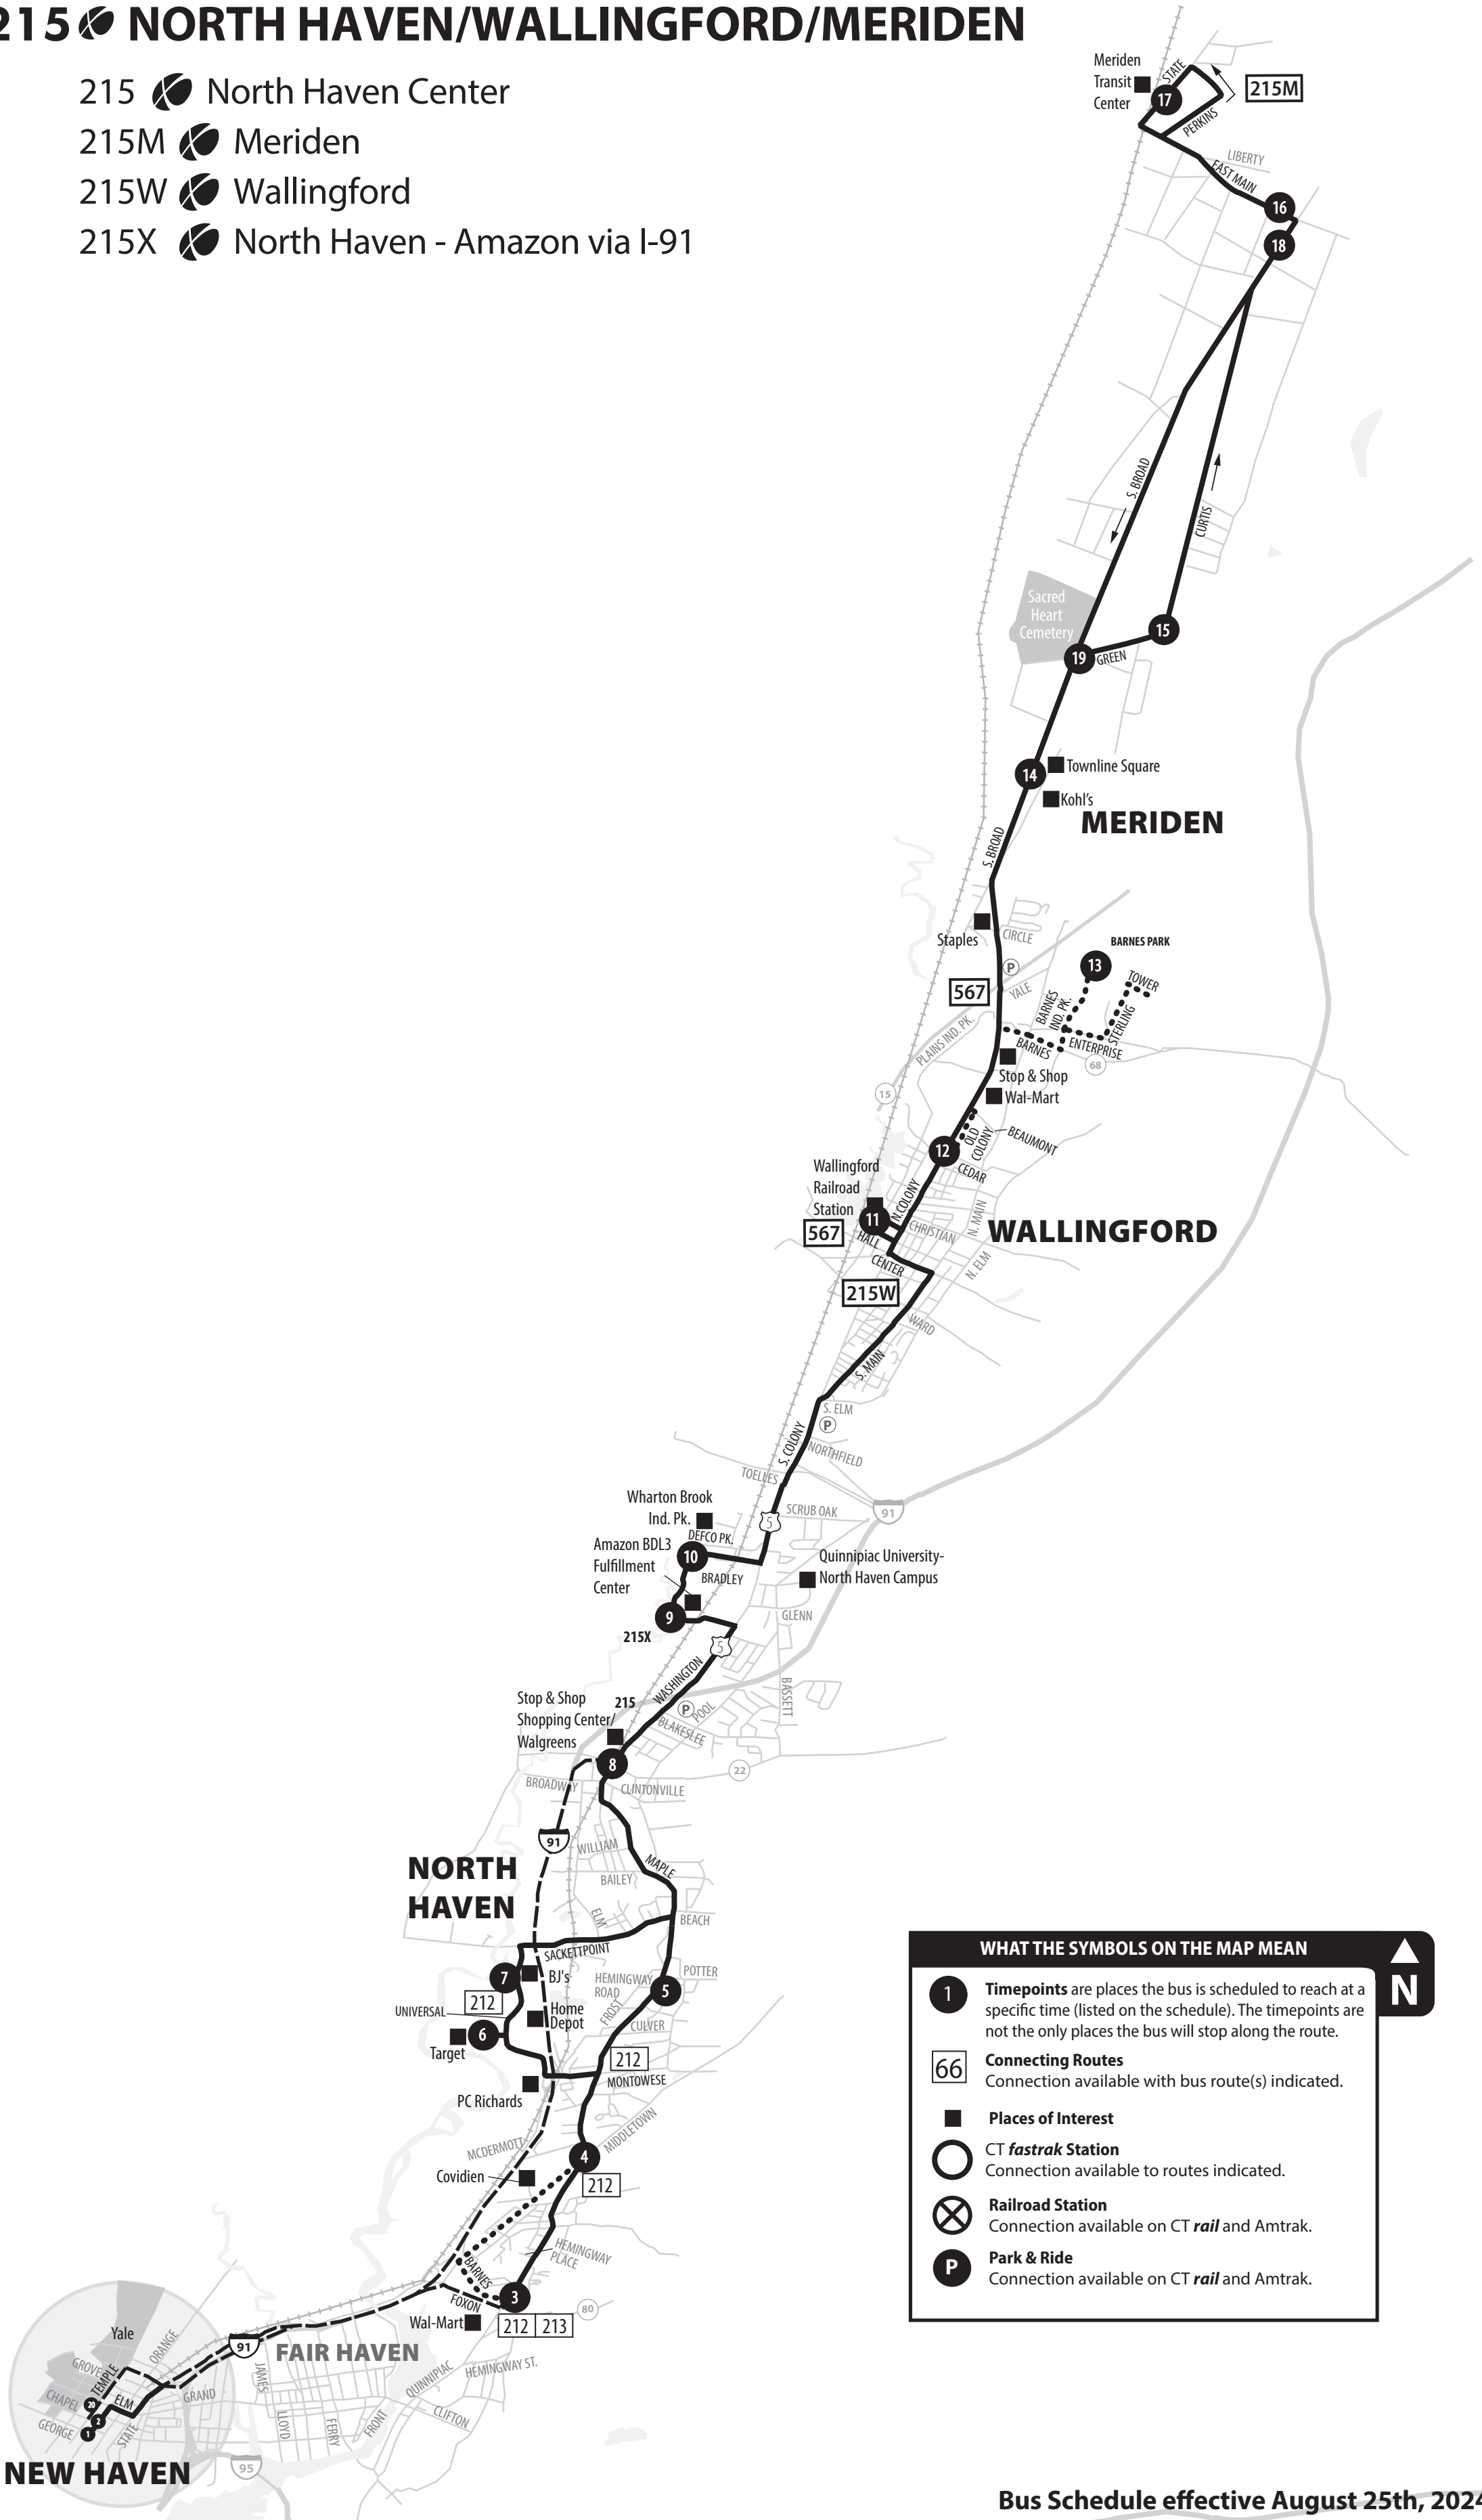

215 NORTH HAVEN/WALLINGFORD/MERIDEN

- 215 North Haven Center
- 215M Meriden
- 215W Wallingford
- 215X North Haven - Amazon via I-91

WHAT THE SYMBOLS ON THE MAP MEAN

- 1** **Timepoints** are places the bus is scheduled to reach at a specific time (listed on the schedule). The timepoints are not the only places the bus will stop along the route.
- 66** **Connecting Routes**
Connection available with bus route(s) indicated.
- **Places of Interest**
- **CT *fastrak* Station**
Connection available to routes indicated.
- ⊗** **Railroad Station**
Connection available on CT *rail* and Amtrak.
- P** **Park & Ride**
Connection available on CT *rail* and Amtrak.