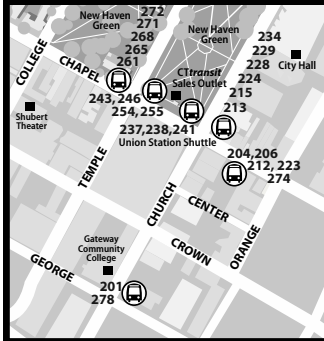

215 NORTH HAVEN / WALLINGFORD / MERIDEN

215 North Haven Center
 215M Meriden
 215W Wallingford

Bus Schedule Effective August 26, 2018

MERIDEN TRANSIT CENTER

CTtransit
 215 New Haven
 561 Westfield Meriden
 563 Yale Acres
 564 South Meriden
 565 West Main Street
 566 East Main Street

Middletown Area Transit (MAT)
 M Middletown

CTrail
 Hartford Line

Amtrak
 Northeast Regional
 Vermonter

WALLINGFORD RAILROAD STATION

CTtransit
 215 New Haven/Meriden
 291 Center Street
 292 North Colony Road

CTrail
 Hartford Line

Amtrak
 Northeast Regional
 Vermonter

MAJOR DOWNTOWN BUS STOPS

WHAT THE SYMBOLS ON THE MAP MEAN

- 1** Timepoints are places the bus is scheduled to reach at a specific time (listed on the schedule). The timepoints are not the only places the bus will stop along the route.
- 212** Transfer Points show connections with other bus routes. The connecting route number is in the box. This is an example of where to transfer to the 212 route.
- Part-time routing is shown for areas where the bus does not always travel. Refer to the schedule for trips that take the part-time route.
- P** Park & Ride Lots offer free parking.
- Operates express via I-91.