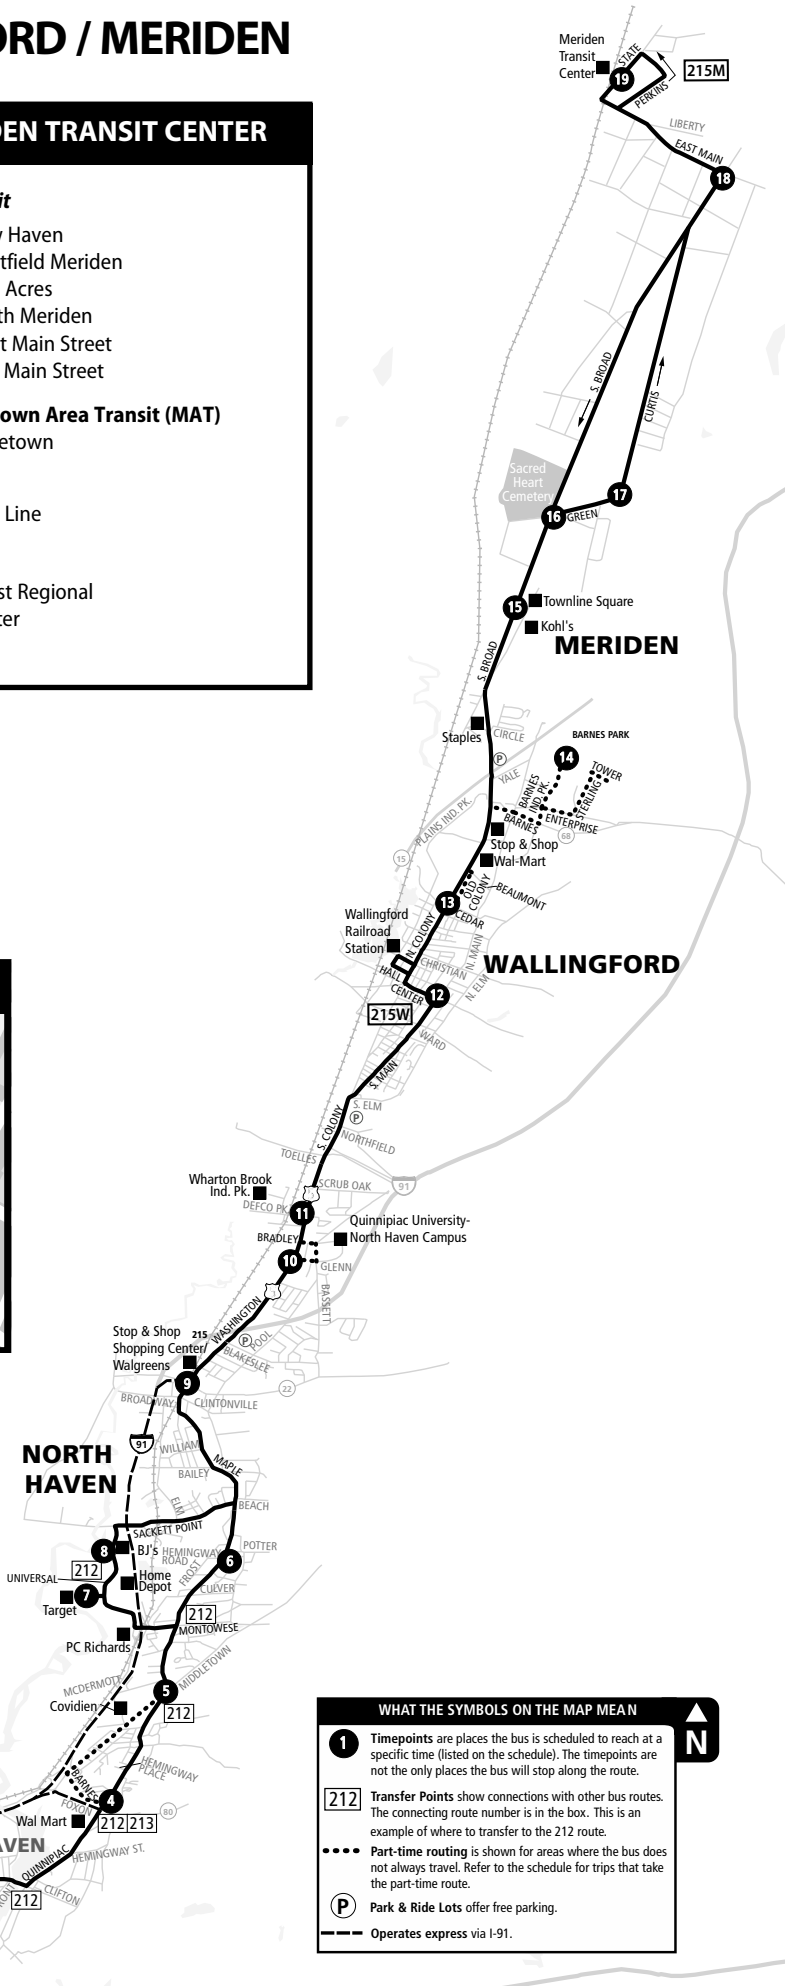

215 NORTH HAVEN / WALLINGFORD / MERIDEN

215 North Haven Center
 215M Meriden
 215W Wallingford

Bus Schedule Effective August 26, 2018

MERIDEN TRANSIT CENTER

CTtransit
 215 New Haven
 561 Westfield Meriden
 563 Yale Acres
 564 South Meriden
 565 West Main Street
 566 East Main Street

Middletown Area Transit (MAT)
 M Middletown

CTrail
 Hartford Line

Amtrak
 Northeast Regional
 Vermonter

WALLINGFORD RAILROAD STATION

CTtransit
 215 New Haven/Meriden
 291 Center Street
 292 North Colony Road

CTrail
 Hartford Line

Amtrak
 Northeast Regional
 Vermonter

MAJOR DOWNTOWN BUS STOPS

WHAT THE SYMBOLS ON THE MAP MEAN

- 1** Timepoints are places the bus is scheduled to reach at a specific time (listed on the schedule). The timepoints are not the only places the bus will stop along the route.
- 212** Transfer Points show connections with other bus routes. The connecting route number is in the box. This is an example of where to transfer to the 212 route.
- Part-time routing is shown for areas where the bus does not always travel. Refer to the schedule for trips that take the part-time route.
- P** Park & Ride Lots offer free parking.
- Operates express via I-91.