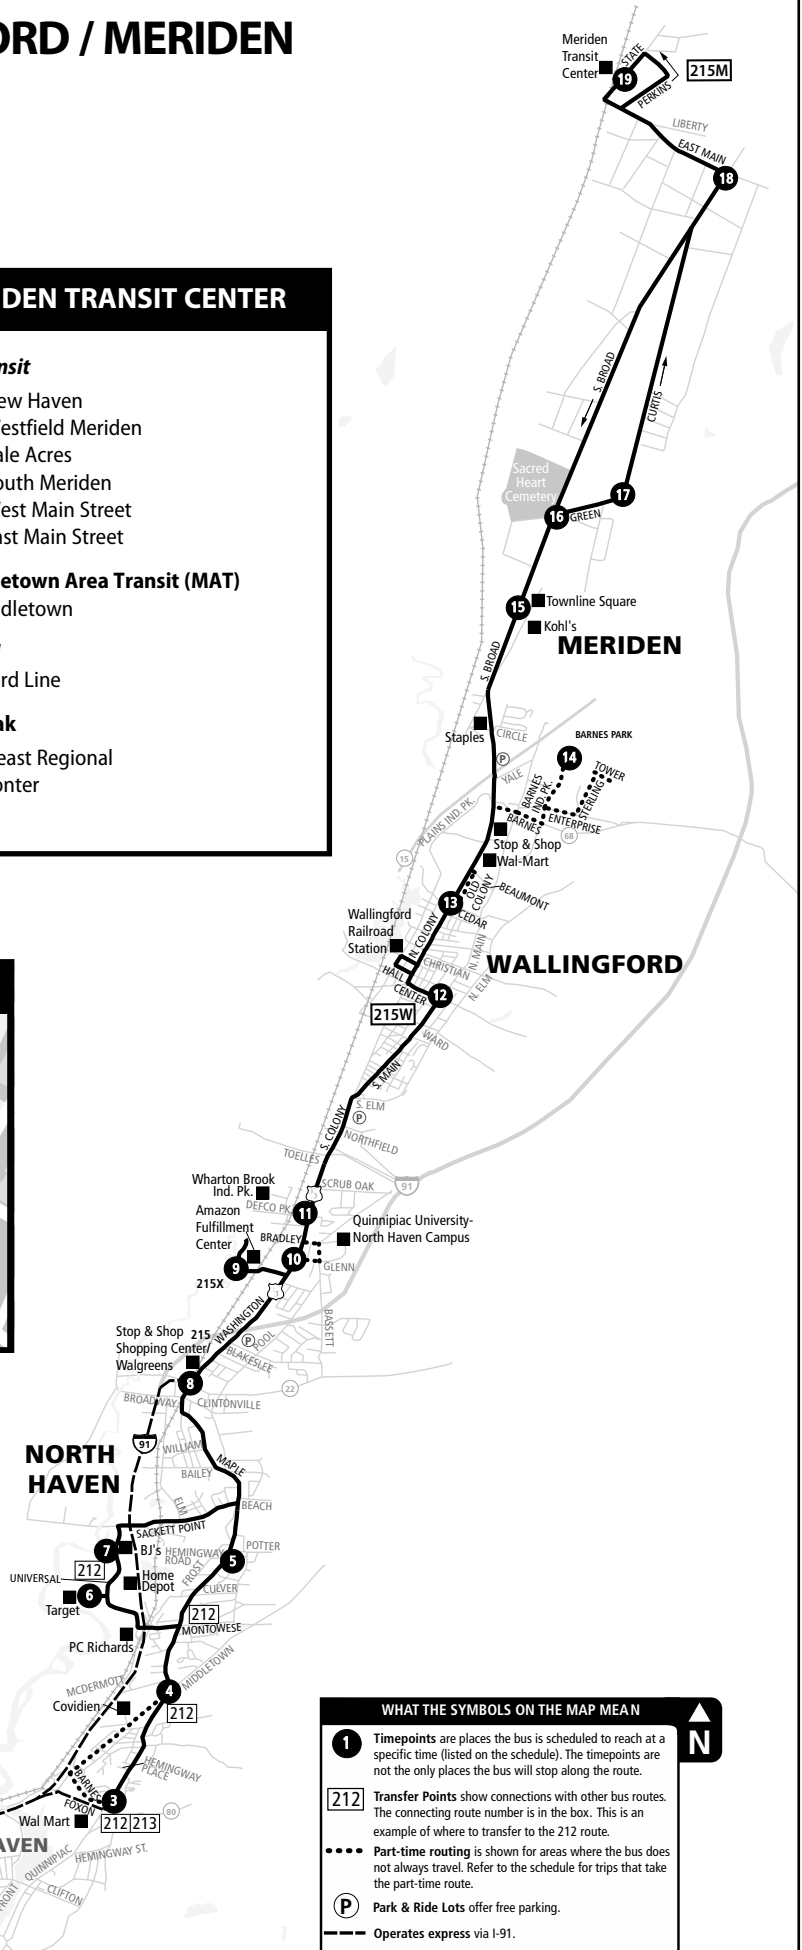

215 NORTH HAVEN / WALLINGFORD / MERIDEN

215 North Haven Center
 215M Meriden
 215W Wallingford

Bus Schedule Effective December 8, 2019

WALLINGFORD RAILROAD STATION

CTtransit

215 New Haven/Meriden
 291 Center Street
 292 North Colony Road

Middletown Area Transit (MAT)

M Middletown

CTrail

Hartford Line

Amtrak

Northeast Regional
 Vermonter

WHAT THE SYMBOLS ON THE MAP MEAN

- 1** Timepoints are places the bus is scheduled to reach at a specific time (listed on the schedule). The timepoints are not the only places the bus will stop along the route.
- 212** Transfer Points show connections with other bus routes. The connecting route number is in the box. This is an example of where to transfer to the 212 route.
- Part-time routing is shown for areas where the bus does not always travel. Refer to the schedule for trips that take the part-time route.
- P** Park & Ride Lots offer free parking.
- Operates express via I-91.