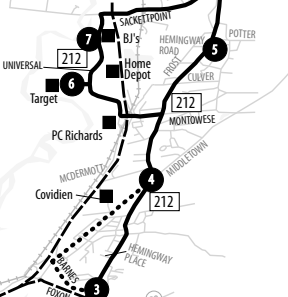

CTrail

Hartford Line

Amtrak

Northeast Regional
 Vermonter

MERIDEN TRANSIT CENTER

CTtransit

215 New Haven
 561 Westfield Meriden
 563 Yale Acres
 564 South Meriden
 565 West Main Street
 566 East Main Street

Middletown Area Transit (MAT)

M Middletown

CTrail

Hartford Line

Amtrak

Northeast Regional
 Vermonter

MAJOR DOWNTOWN BUS STOPS

NORTH HAVEN

FAIR HAVEN

WHAT THE SYMBOLS ON THE MAP MEAN

- 1** Timepoints are places the bus is scheduled to reach at a specific time (listed on the schedule). The timepoints are not the only places the bus will stop along the route.
- 212** Transfer points show connections with other bus routes. The connecting route number is in the box. This is an example of where to transfer to the 212 route.
- Part-time routing is shown for areas where the bus does not always travel. Refer to the schedule for trips that take the part-time route.
- P** Park & Ride Lots offer free parking.
- Operates express via I-91.