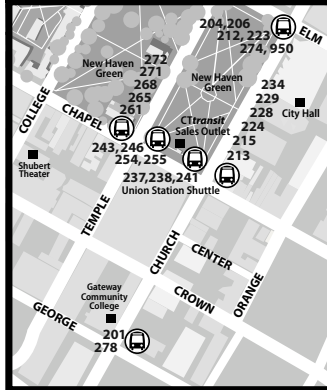

215 NORTH HAVEN / WALLINGFORD / MERIDEN

215 North Haven Center
 215M Meriden
 215W Wallingford

Bus Schedule Effective May 1, 2022

WALLINGFORD RAILROAD STATION

CTtransit

215 New Haven/Meriden
 291 Center Street
 292 North Colony Road

CTrail

Hartford Line

Amtrak

Northeast Regional
 Vermonter

MERIDEN TRANSIT CENTER

CTtransit

215 New Haven
 561 Westfield Meriden
 563 Yale Acres
 564 South Meriden
 565 West Main Street
 566 East Main Street

Middletown Area Transit (MAT)

M Middletown

CTrail

Hartford Line

Amtrak

Northeast Regional
 Vermonter

MAJOR DOWNTOWN BUS STOPS

NORTH HAVEN

FAIR HAVEN

WHAT THE SYMBOLS ON THE MAP MEAN

- 1** Timepoints are places the bus is scheduled to reach at a specific time (listed on the schedule). The timepoints are not the only places the bus will stop along the route.
- 212** Transfer points show connections with other bus routes. The connecting route number is in the box. This is an example of where to transfer to the 212 route.
- Part-time routing is shown for areas where the bus does not always travel. Refer to the schedule for trips that take the part-time route.
- P** Park & Ride Lots offer free parking.
- Operates express via I-91.