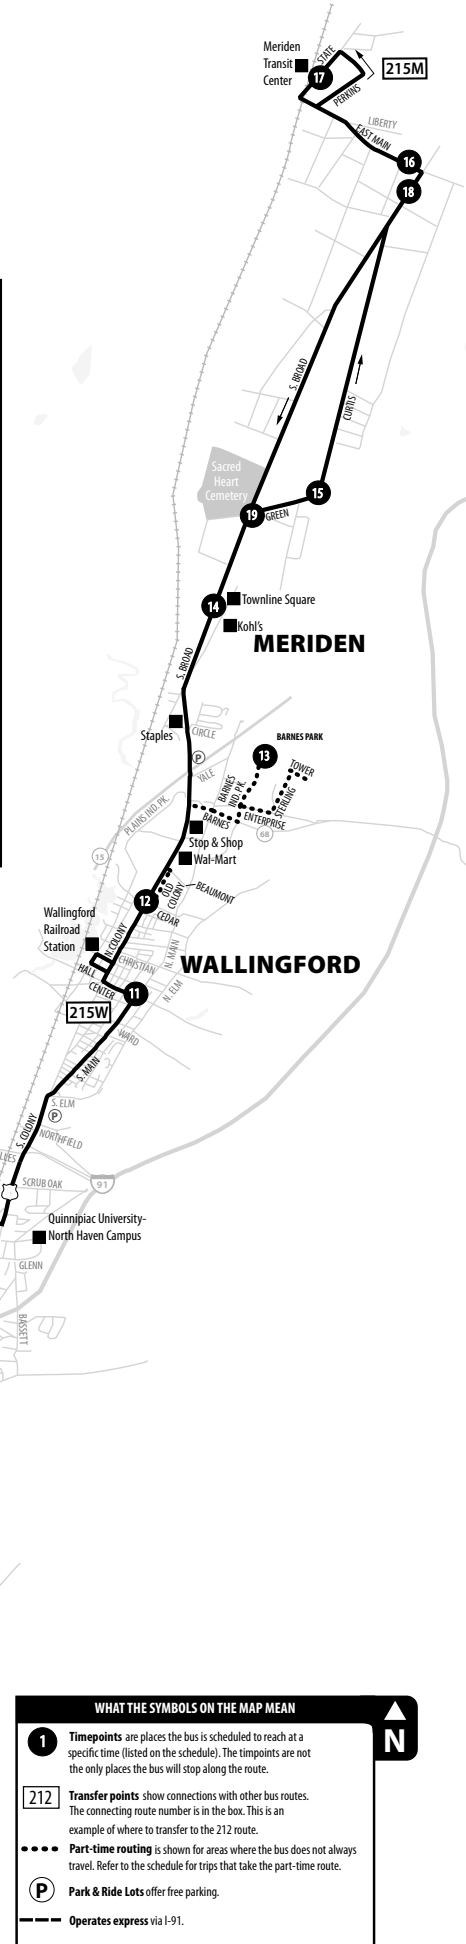

215 NORTH HAVEN / WALLINGFORD / MERIDEN

215 North Haven Center
 215M Meriden
 215W Wallingford

Bus Schedule Effective May 1, 2022

WALLINGFORD RAILROAD STATION

CTtransit

215 New Haven/Meriden
 291 Center Street
 292 North Colony Road

CTrail

Hartford Line

Amtrak

Northeast Regional
 Vermonter

MERIDEN TRANSIT CENTER

CTtransit

215 New Haven
 561 Westfield Meriden
 563 Yale Acres
 564 South Meriden
 565 West Main Street
 566 East Main Street

Middletown Area Transit (MAT)

M Middletown

CTrail

Hartford Line

Amtrak

Northeast Regional
 Vermonter

MAJOR DOWNTOWN BUS STOPS

NORTH HAVEN

FAIR HAVEN

WHAT THE SYMBOLS ON THE MAP MEAN

- 1** Timepoints are places the bus is scheduled to reach at a specific time (listed on the schedule). The timepoints are not the only places the bus will stop along the route.
- 212** Transfer points show connections with other bus routes. The connecting route number is in the box. This is an example of where to transfer to the 212 route.
- Part-time routing is shown for areas where the bus does not always travel. Refer to the schedule for trips that take the part-time route.
- P** Park & Ride Lots offer free parking.
- Operates express via I-91.