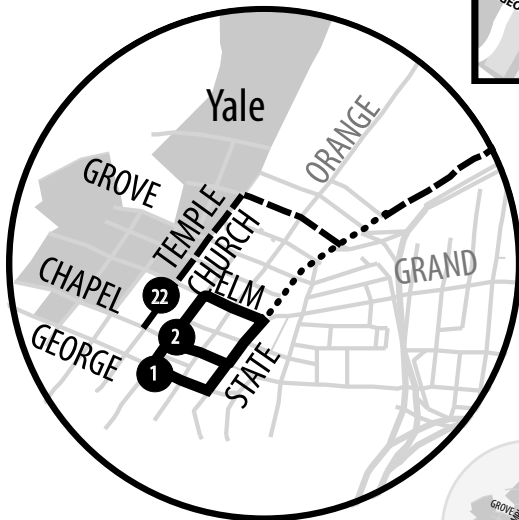

215 NORTH HAVEN / WALLINGFORD / MERIDEN

215 North Haven Center
 215M Meriden
 215W Wallingford

Bus Schedule Effective May 1, 2022

WALLINGFORD RAILROAD STATION

CTtransit

215 New Haven/Meriden
 291 Center Street
 292 North Colony Road

CTrail

Hartford Line

Amtrak

Northeast Regional
 Vermonter

MERIDEN TRANSIT CENTER

CTtransit

215 New Haven
 561 Westfield Meriden
 563 Yale Acres
 564 South Meriden
 565 West Main Street
 566 East Main Street

Middletown Area Transit (MAT)

M Middletown

CTrail

Hartford Line

Amtrak

Northeast Regional
 Vermonter

MAJOR DOWNTOWN BUS STOPS

NORTH HAVEN

FAIR HAVEN

WHAT THE SYMBOLS ON THE MAP MEAN

- 1** Timepoints are places the bus is scheduled to reach at a specific time (listed on the schedule). The timepoints are not the only places the bus will stop along the route.
- 212** Transfer points show connections with other bus routes. The connecting route number is in the box. This is an example of where to transfer to the 212 route.
- Part-time routing is shown for areas where the bus does not always travel. Refer to the schedule for trips that take the part-time route.
- P** Park & Ride Lots offer free parking.
- Operates express via I-91.