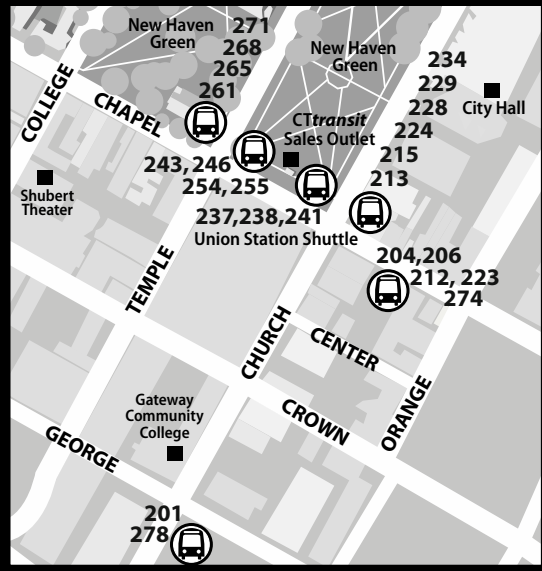

# 223 ◉ LOMBARD STREET

233 Clinton Park  
223W Walmart

Bus Schedule Effective October 8, 2017

## NEW HAVEN

### MAJOR DOWNTOWN BUS STOPS

### WHAT THE SYMBOLS ON THE MAP MEAN

- 1 **Timepoints** are places the bus is scheduled to reach at a specific time (listed on the schedule). The timepoints are not the only places the bus will stop along the route.
- 212 **Transfer Points** show connections with other bus routes. The connecting route number is in the box. This is an example of where to transfer to the "212" route.