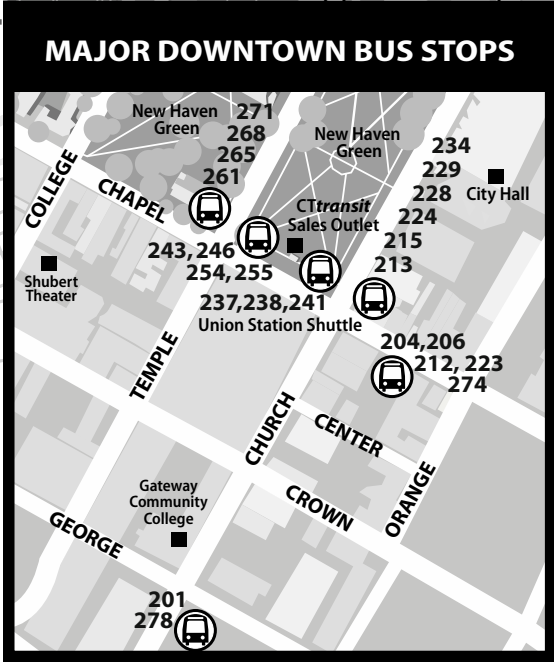

# 223 ◉ LOMBARD STREET

233 Clinton Park  
223W Walmart

Bus Schedule Effective October 8, 2017

## NEW HAVEN

### WHAT THE SYMBOLS ON THE MAP MEAN

**1** Timepoints are places the bus is scheduled to reach at a specific time (listed on the schedule). The timepoints are not the only places the bus will stop along the route.

**212** Transfer Points show connections with other bus routes. The connecting route number is in the box. This is an example of where to transfer to the "212" route.