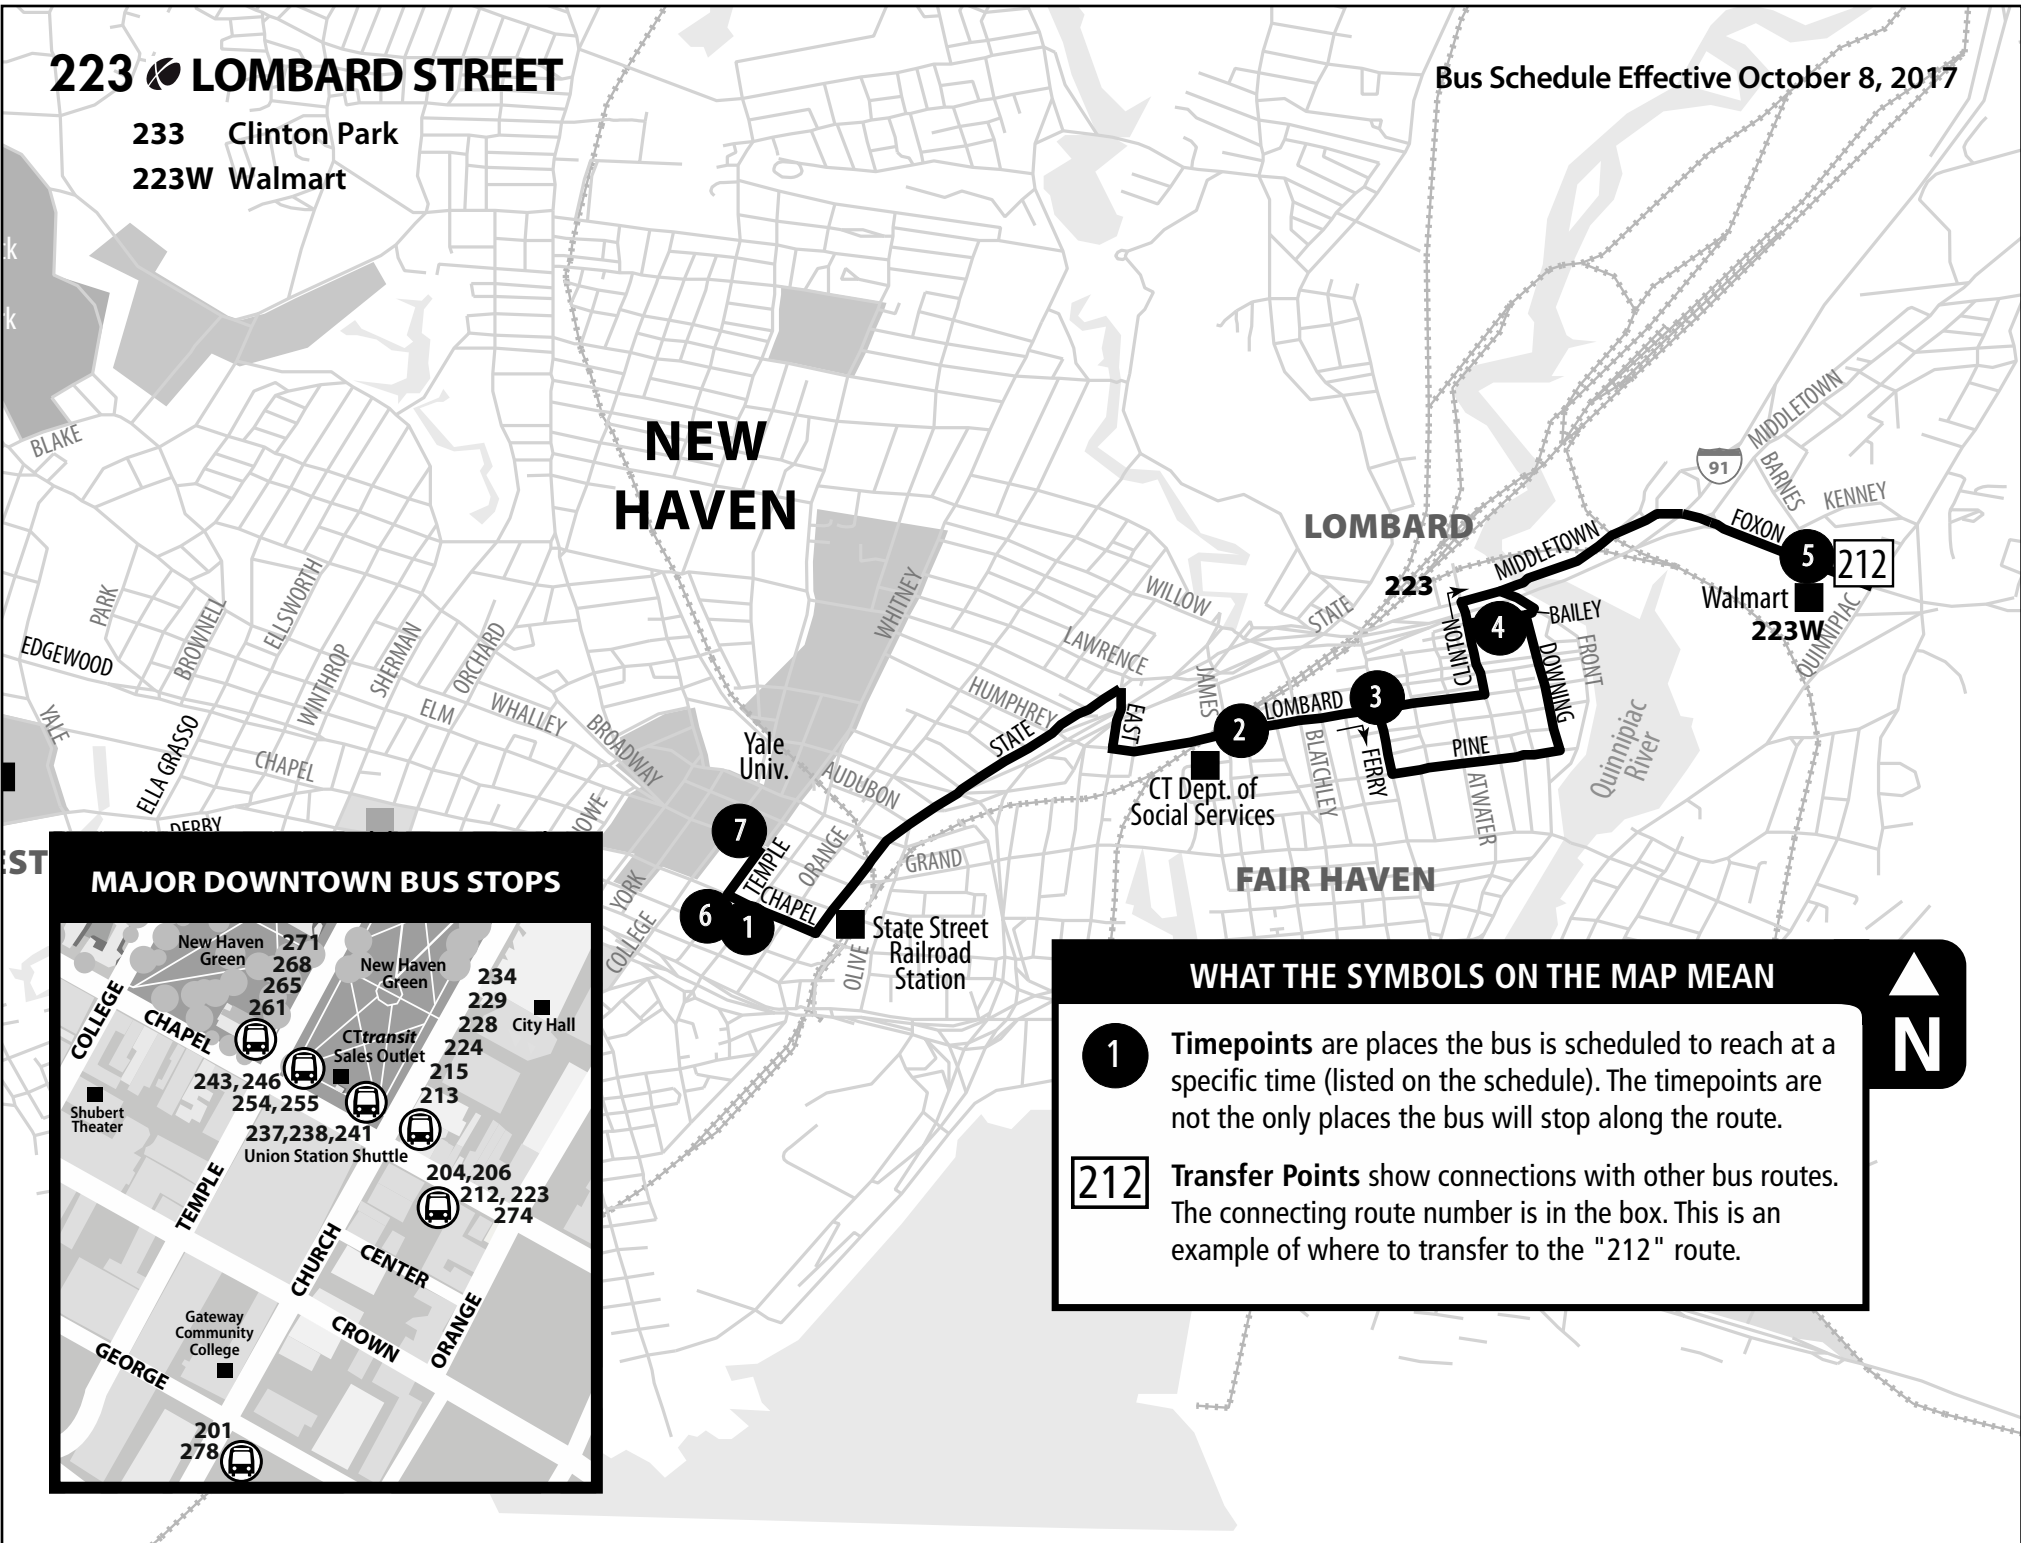

# 223 ◉ LOMBARD STREET

233 Clinton Park  
223W Walmart

Bus Schedule Effective October 8, 2017

## NEW HAVEN

### WHAT THE SYMBOLS ON THE MAP MEAN

**1** Timepoints are places the bus is scheduled to reach at a specific time (listed on the schedule). The timepoints are not the only places the bus will stop along the route.

**212** Transfer Points show connections with other bus routes. The connecting route number is in the box. This is an example of where to transfer to the "212" route.