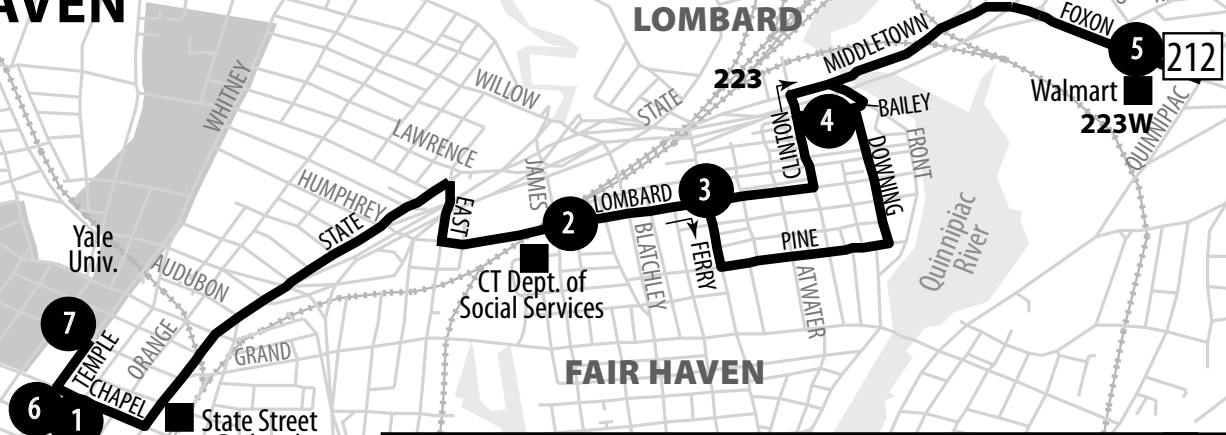

# 223 ◉ LOMBARD STREET

233 Clinton Park  
223W Walmart

Bus Schedule Effective October 8, 2017

## NEW HAVEN

### MAJOR DOWNTOWN BUS STOPS

### WHAT THE SYMBOLS ON THE MAP MEAN

- 1 **Timepoints** are places the bus is scheduled to reach at a specific time (listed on the schedule). The timepoints are not the only places the bus will stop along the route.
- 212 **Transfer Points** show connections with other bus routes. The connecting route number is in the box. This is an example of where to transfer to the "212" route.