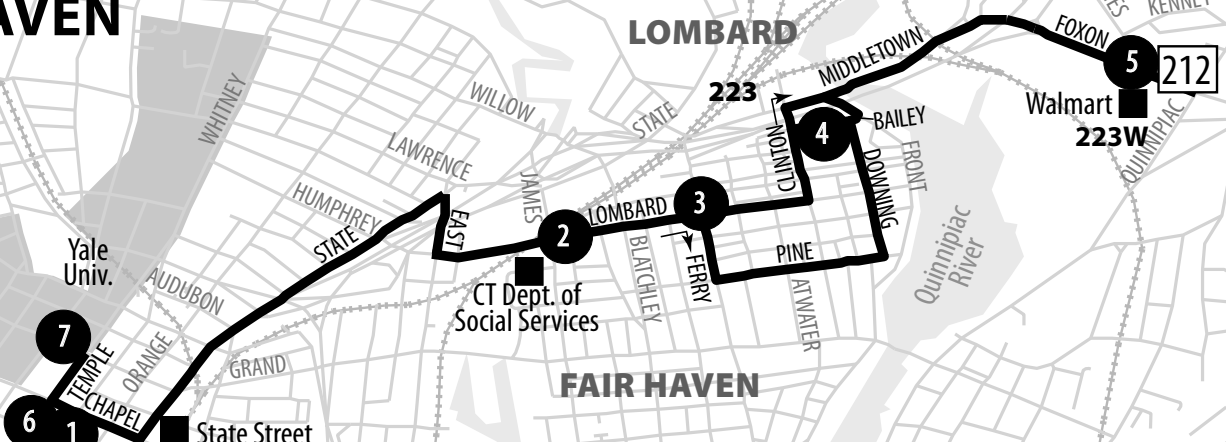

# 223 ◉ LOMBARD STREET

223 Clinton Park  
223W Walmart

Bus Schedule Effective October 8, 2017

## NEW HAVEN

### MAJOR DOWNTOWN BUS STOPS

### WHAT THE SYMBOLS ON THE MAP MEAN

- 1** Timepoints are places the bus is scheduled to reach at a specific time (listed on the schedule). The timepoints are not the only places the bus will stop along the route.
- 212** Transfer Points show connections with other bus routes. The connecting route number is in the box. This is an example of where to transfer to the "212" route.