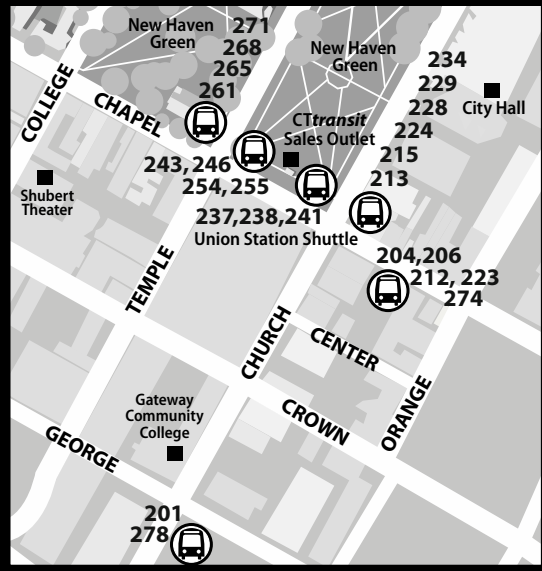

# 223 ◉ LOMBARD STREET

223 Clinton Park  
223W Walmart

Bus Schedule Effective October 8, 2017

## NEW HAVEN

### MAJOR DOWNTOWN BUS STOPS

### WHAT THE SYMBOLS ON THE MAP MEAN

- 1** Timepoints are places the bus is scheduled to reach at a specific time (listed on the schedule). The timepoints are not the only places the bus will stop along the route.
- 212** Transfer Points show connections with other bus routes. The connecting route number is in the box. This is an example of where to transfer to the "212" route.