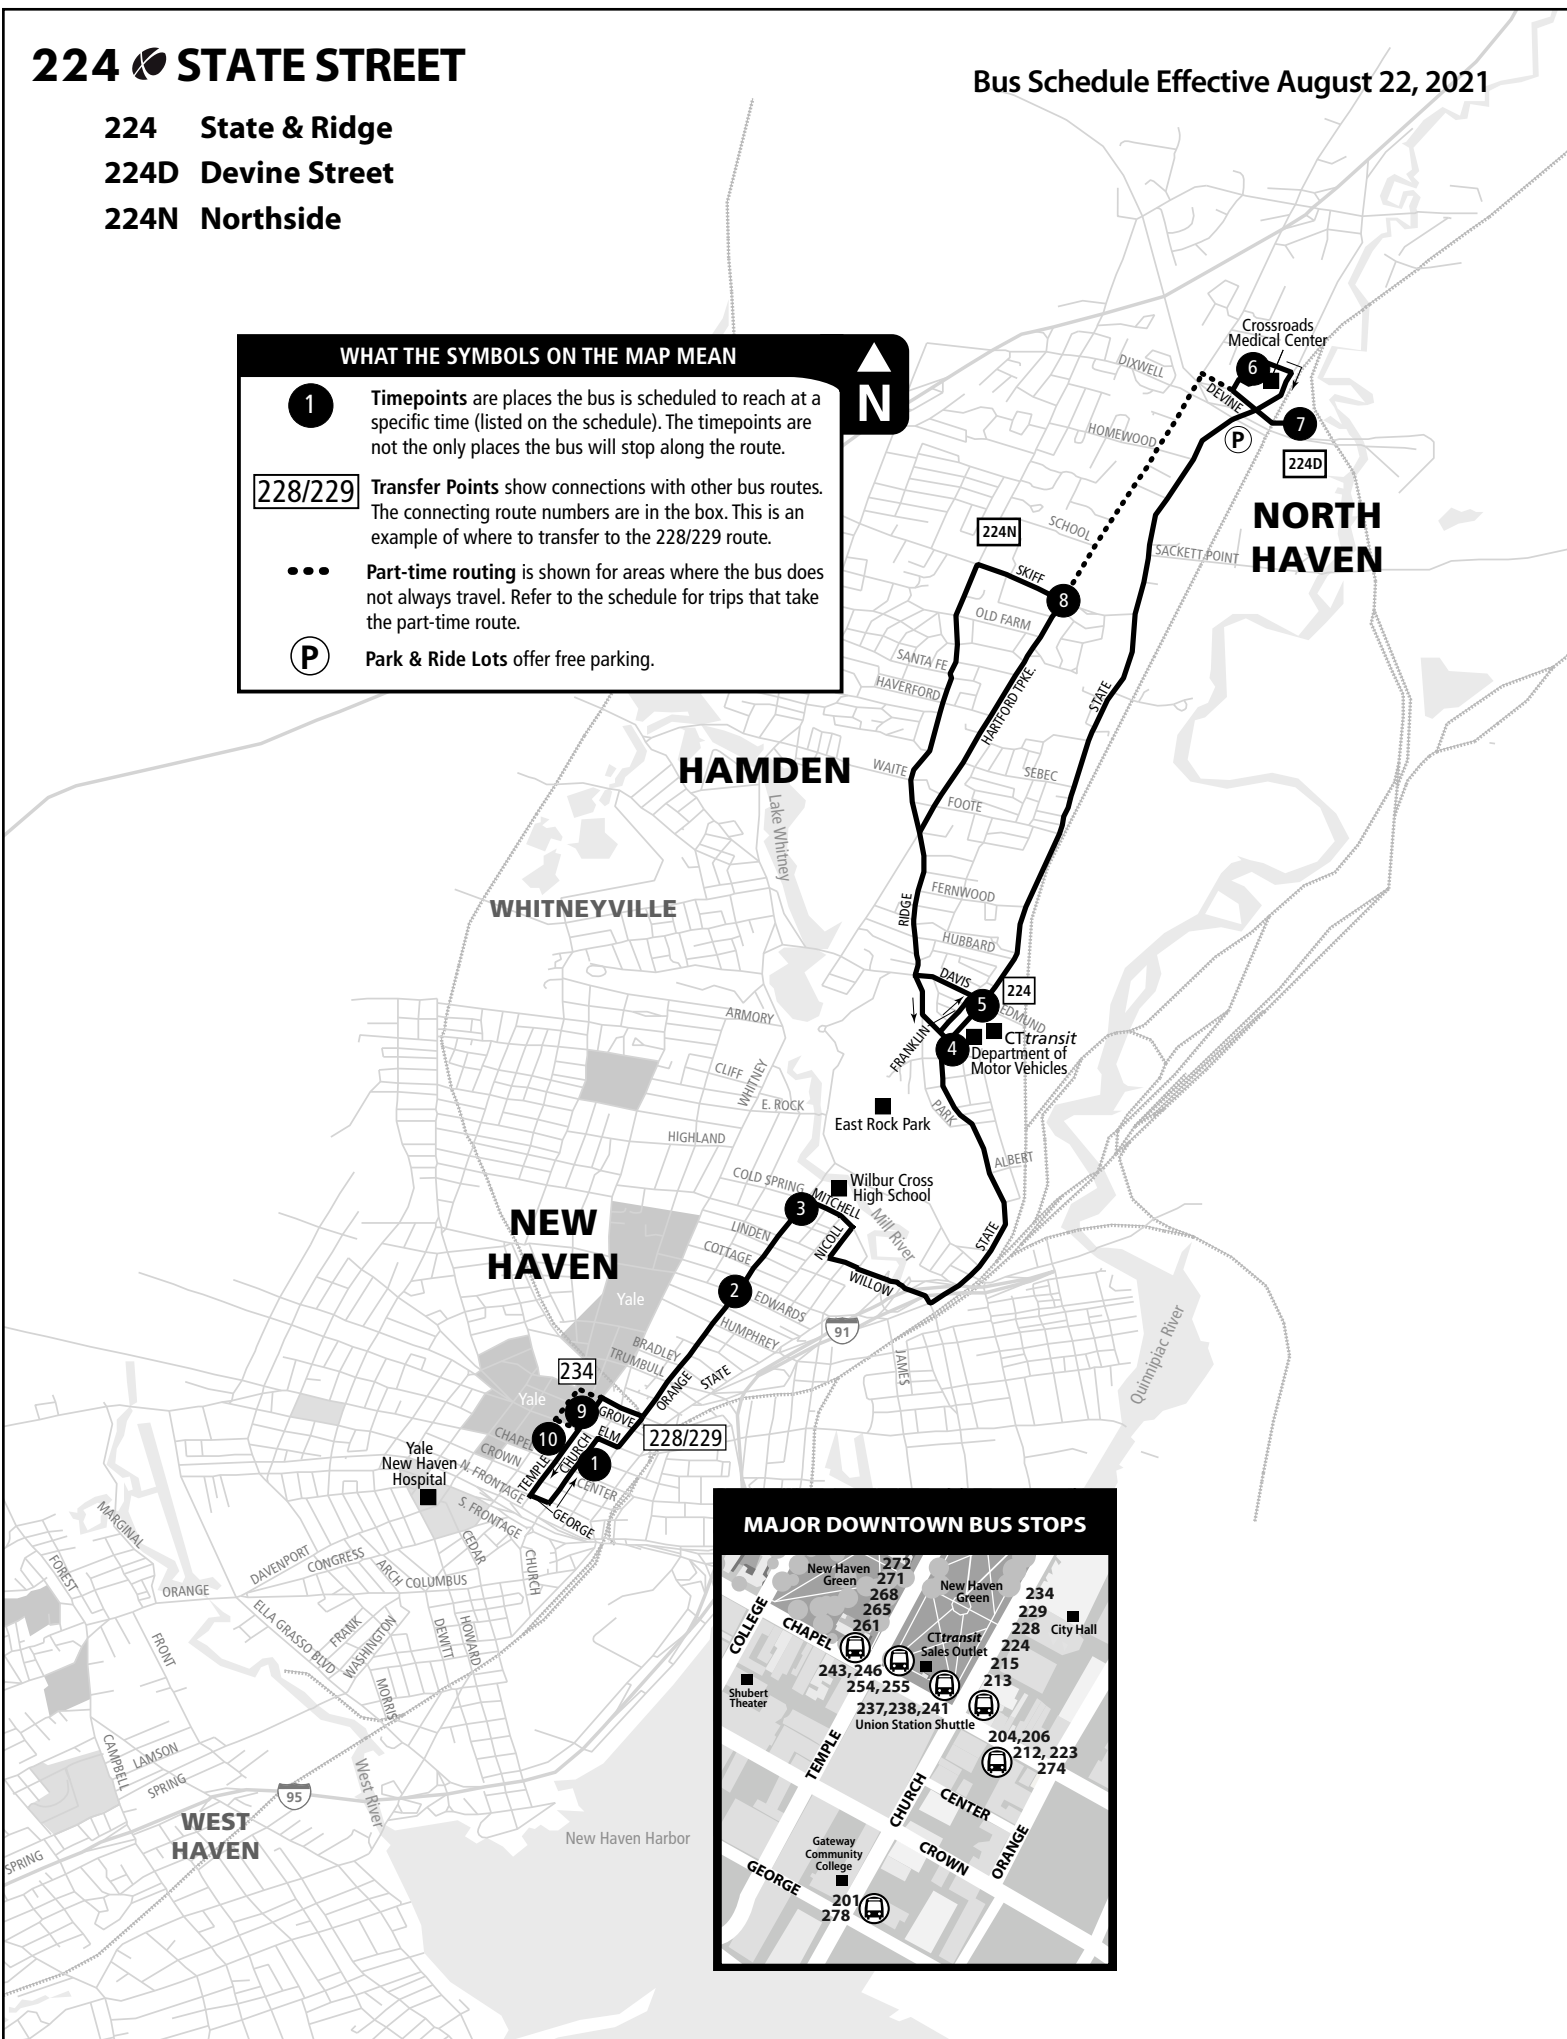

224 STATE STREET

Bus Schedule Effective August 22, 2021

- 224 State & Ridge
- 224D Devine Street
- 224N Northside

WHAT THE SYMBOLS ON THE MAP MEAN

- 1** Timepoints are places the bus is scheduled to reach at a specific time (listed on the schedule). The timepoints are not the only places the bus will stop along the route.
- 228/229** Transfer Points show connections with other bus routes. The connecting route numbers are in the box. This is an example of where to transfer to the 228/229 route.
- ... Part-time routing is shown for areas where the bus does not always travel. Refer to the schedule for trips that take the part-time route.
- P** Park & Ride Lots offer free parking.

MAJOR DOWNTOWN BUS STOPS

272	New Haven Green	234	New Haven Green
271	New Haven Green	229	City Hall
268	New Haven Green	228	City Hall
265	New Haven Green	224	City Hall
261	New Haven Green	215	City Hall
243, 246	CTtransit Sales Outlet	213	City Hall
254, 255	CTtransit Sales Outlet	204, 206	City Hall
237, 238, 241	Union Station Shuttle	212, 223	City Hall
		274	City Hall
201	Gateway Community College		
278	Gateway Community College		