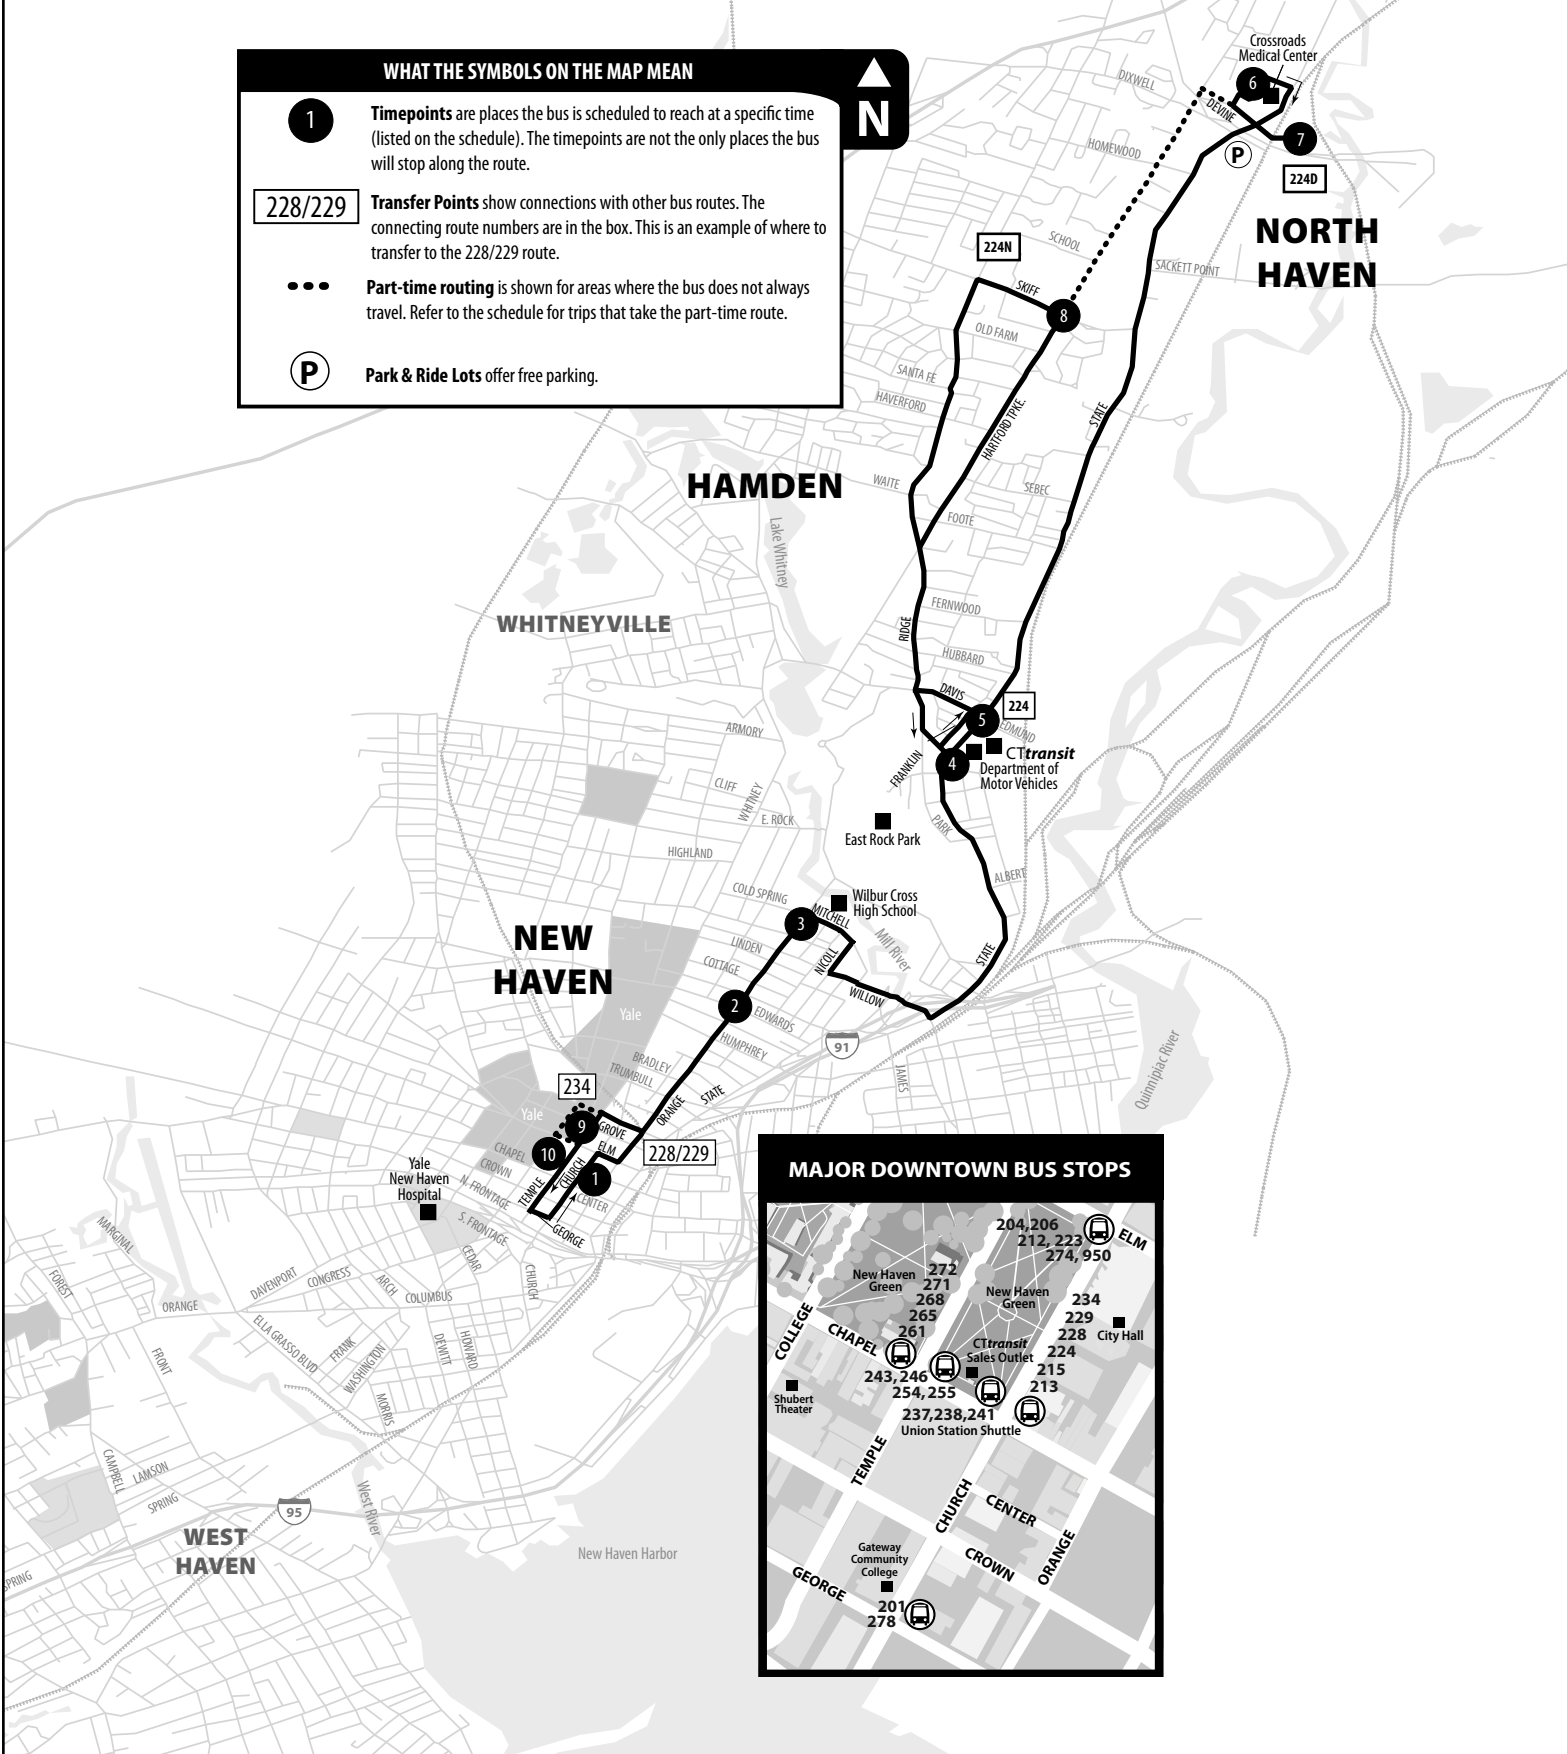

224 STATE STREET

Bus Schedule Effective August 22, 2021

- 224 State & Ridge
- 224D Devine Street
- 224N Northside

WHAT THE SYMBOLS ON THE MAP MEAN

- 1** Timepoints are places the bus is scheduled to reach at a specific time (listed on the schedule). The timepoints are not the only places the bus will stop along the route.
- 228/229** Transfer Points show connections with other bus routes. The connecting route numbers are in the box. This is an example of where to transfer to the 228/229 route.
- ...** Part-time routing is shown for areas where the bus does not always travel. Refer to the schedule for trips that take the part-time route.
- P** Park & Ride Lots offer free parking.

MAJOR DOWNTOWN BUS STOPS

- 204, 206, 212, 223, 274, 950 (ELM)
- 272, 271, 268, 265, 261 (New Haven Green)
- 234, 229, 228, 224, 215, 213 (New Haven Green)
- 243, 246, 254, 255 (CTransit Sales Outlet)
- 237, 238, 241 (Union Station Shuttle)
- 201, 278 (Gateway Community College)