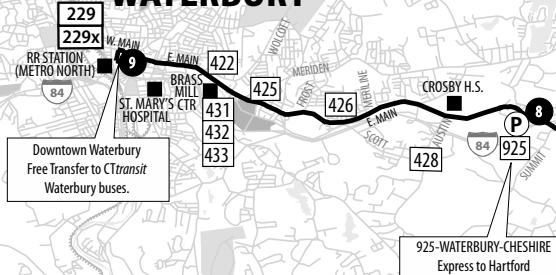

229 WATERBURY

Bus Schedule Effective October 8, 2017

Routes 229 Waterbury

925 AND 928 EXPRESS

CTtransit Express Route 925 and Route 928 are routes linking Waterbury, Cheshire, Southington, New Britain & Hartford. Route 925 & 928 buses make the following stops in greater Waterbury:

- Waterbury Railroad Station (connection to Metro-North Waterbury Branch)
- Field & Grand Streets at Waterbury City Hall
- Meadow Street at Waterbury Superior Court
- West Main Street at Waterbury Green (Exchange Place; connection to CTtransit Waterbury local routes)
- East Main Street at UConn Waterbury
- South Elm Street at St. Mary's Hospital
- Waterbury/Hamilton Avenue Park & Ride (I-84 Exit 23)
- Cheshire/Route 70 Park & Ride (I-84 Exit 26)

The 925 route provides peak hour, weekday service. The 928 Express operates seven days a week.

WATERBURY

CHESHIRE

WHAT THE SYMBOLS ON THE MAP MEAN

- 1** Timepoints are places the bus is scheduled to reach at a specific time (listed on the schedule). The timepoints are not the only places the bus will stop along the route.
- 238** Transfer Points show connections with other bus routes. The connecting route number is in the box. This is an example of where to transfer to the 238 route.
- Express Portion of the route. Refer to the schedule for trips that take the express route.
- (P)** Park & Ride Lots offer free parking.
- ■ ■** Part-time routing is shown for areas where the bus does not always travel. Refer to the schedule for trips that take the part-time route.

MAJOR DOWNTOWN BUS STOPS

HAMDEN

NEW HAVEN

MOUNT CARMEL

CENTERVILLE

WHITNEYVILLE

NORTH HAVEN