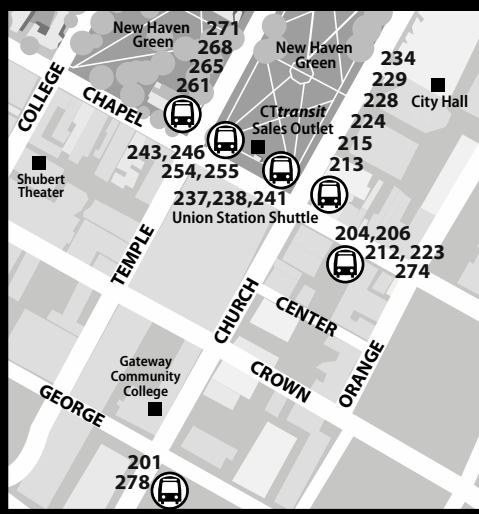

229 WATERBURY

Bus Schedule Effective October 8, 2017

Routes 229 Waterbury

925 AND 928 EXPRESS

CTtransit Express Route 925 and Route 928 are routes linking Waterbury, Cheshire, Southington, New Britain & Hartford. Route 925 & 928 buses make the following stops in greater Waterbury:

- Waterbury Railroad Station (connection to Metro-North Waterbury Branch)
- Field & Grand Streets at Waterbury City Hall
- Meadow Street at Waterbury Superior Court
- West Main Street at Waterbury Green (Exchange Place; connection to CTtransit Waterbury local routes)
- East Main Street at UConn Waterbury
- South Elm Street at St. Mary's Hospital
- Waterbury/Hamilton Avenue Park & Ride (I-84 Exit 23)
- Cheshire/Route 70 Park & Ride (I-84 Exit 26)

The 925 route provides peak hour, weekday service. The 928 Express operates seven days a week.

WATERBURY

CHESHIRE

WHAT THE SYMBOLS ON THE MAP MEAN

- 1** Timepoints are places the bus is scheduled to reach at a specific time (listed on the schedule). The timepoints are not the only places the bus will stop along the route.
- 238** Transfer Points show connections with other bus routes. The connecting route number is in the box. This is an example of where to transfer to the 238 route.
- Express Portion of the route. Refer to the schedule for trips that take the express route.
- (P)** Park & Ride Lots offer free parking.
- ■ ■** Part-time routing is shown for areas where the bus does not always travel. Refer to the schedule for trips that take the part-time route.

MAJOR DOWNTOWN BUS STOPS

HAMDEN

NEW HAVEN

MOUNT CARMEL

CENTERVILLE

WHITNEYVILLE

NORTH HAVEN