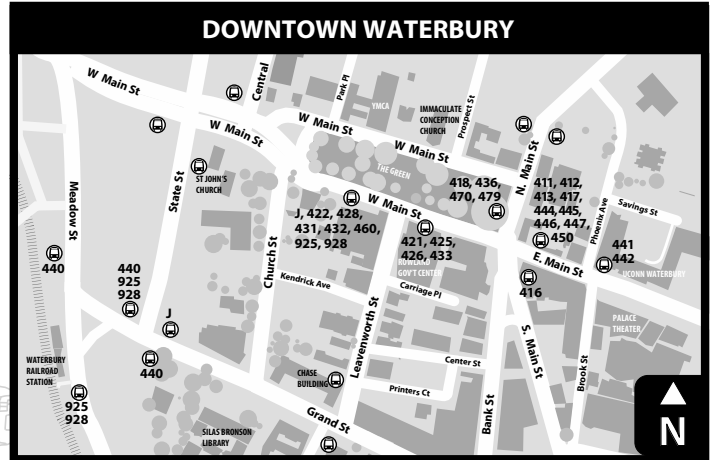

229 WATERBURY

Bus Schedule Effective October 8, 2017

Routes 229 Waterbury

925 AND 928 EXPRESS

CTtransit Express Route 925 and Route 928 are routes linking Waterbury, Cheshire, Southington, New Britain & Hartford. Route 925 & 928 buses make the following stops in greater Waterbury:

- Waterbury Railroad Station (connection to Metro-North Waterbury Branch)
- Field & Grand Streets at Waterbury City Hall
- Meadow Street at Waterbury Superior Court
- West Main Street at Waterbury Green (Exchange Place; connection to CTtransit Waterbury local routes)
- East Main Street at UConn Waterbury
- South Elm Street at St. Mary's Hospital
- Waterbury/Hamilton Avenue Park & Ride (I-84 Exit 23)
- Cheshire/Route 70 Park & Ride (I-84 Exit 26)

The 925 route provides peak hour, weekday service. The 928 Express operates seven days a week.

WATERBURY

CHESHIRE

WHAT THE SYMBOLS ON THE MAP MEAN

- 1** Timepoints are places the bus is scheduled to reach at a specific time (listed on the schedule). The timepoints are not the only places the bus will stop along the route.
- 238** Transfer Points show connections with other bus routes. The connecting route number is in the box. This is an example of where to transfer to the 238 route.
- Express Portion of the route. Refer to the schedule for trips that take the express route.
- (P)** Park & Ride Lots offer free parking.
- ■ ■** Part-time routing is shown for areas where the bus does not always travel. Refer to the schedule for trips that take the part-time route.

MAJOR DOWNTOWN BUS STOPS

HAMDEN

NEW HAVEN

MOUNT CARMEL

CENTERVILLE

WHITNEYVILLE

NORTH HAVEN