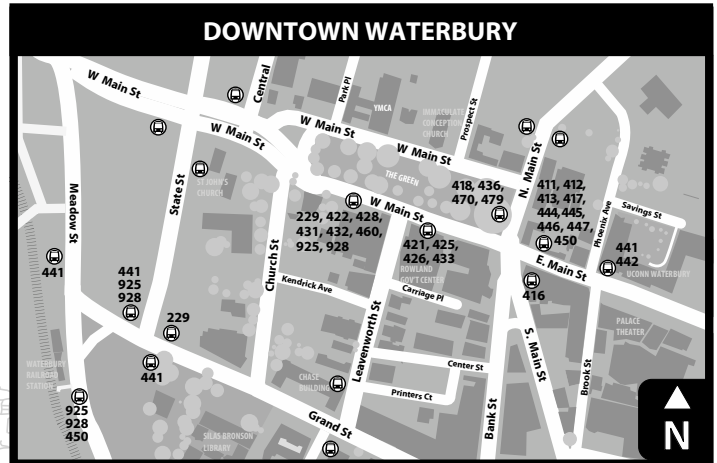

229 WATERBURY

Bus Schedule Effective October 8, 2017

Routes 229 Waterbury

925 AND 928 EXPRESS

CTtransit Express Route 925 and Route 928 are routes linking Waterbury, Cheshire, Southington, New Britain & Hartford. Route 925 & 928 buses make the following stops in greater Waterbury:

- Waterbury Railroad Station (connection to Metro-North Waterbury Branch)
- Field & Grand Streets at Waterbury City Hall
- Meadow Street at Waterbury Superior Court
- West Main Street at Waterbury Green (Exchange Place; connection to CTtransit Waterbury local routes)
- East Main Street at UConn Waterbury
- South Elm Street at St. Mary's Hospital
- Waterbury/Hamilton Avenue Park & Ride (I-84 Exit 23)
- Cheshire/Route 70 Park & Ride (I-84 Exit 26)

The 925 route provides peak hour, weekday service. The 928 Express operates seven days a week.

WATERBURY

WHAT THE SYMBOLS ON THE MAP MEAN

- 1** Timepoints are places the bus is scheduled to reach at a specific time (listed on the schedule). The timepoints are not the only places the bus will stop along the route.
- 238** Transfer Points show connections with other bus routes. The connecting route number is in the box. This is an example of where to transfer to the 238 route.
- Express Portion of the route. Refer to the schedule for trips that take the express route.
- P** Park & Ride Lots offer free parking.

MAJOR DOWNTOWN BUS STOPS

CHESHIRE

MOUNT CARMEL

HAMDEN

NEW HAVEN

CENTERVILLE

WHITNEYVILLE

NORTH HAVEN