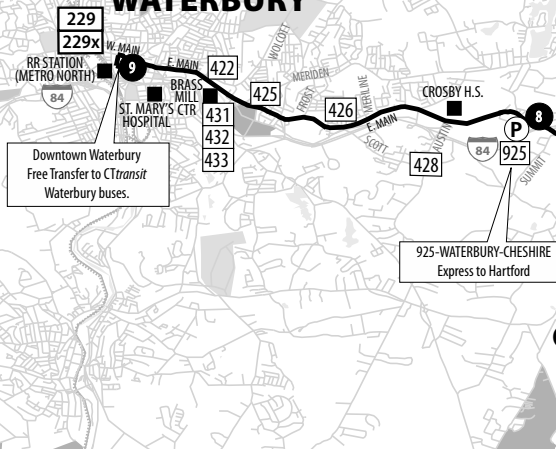

229 WATERBURY

Bus Schedule Effective October 8, 2017

Routes 229 Waterbury

925 AND 928 EXPRESS

CTtransit Express Route 925 and Route 928 are routes linking Waterbury, Cheshire, Southington, New Britain & Hartford. Route 925 & 928 buses make the following stops in greater Waterbury:

- Waterbury Railroad Station (connection to Metro-North Waterbury Branch)
- Field & Grand Streets at Waterbury City Hall
- Meadow Street at Waterbury Superior Court
- West Main Street at Waterbury Green (Exchange Place; connection to CTtransit Waterbury local routes)
- East Main Street at UConn Waterbury
- South Elm Street at St. Mary's Hospital
- Waterbury/Hamilton Avenue Park & Ride (I-84 Exit 23)
- Cheshire/Route 70 Park & Ride (I-84 Exit 26)

The 925 route provides peak hour, weekday service. The 928 Express operates seven days a week.

WATERBURY

WHAT THE SYMBOLS ON THE MAP MEAN

- 1** Timepoints are places the bus is scheduled to reach at a specific time (listed on the schedule). The timepoints are not the only places the bus will stop along the route.
- 238** Transfer Points show connections with other bus routes. The connecting route number is in the box. This is an example of where to transfer to the 238 route.
- Express Portion of the route. Refer to the schedule for trips that take the express route.
- P** Park & Ride Lots offer free parking.

MAJOR DOWNTOWN BUS STOPS

CHESHIRE

MOUNT CARMEL

HAMDEN

NEW HAVEN

CENTERVILLE

WHITNEYVILLE

NORTH HAVEN