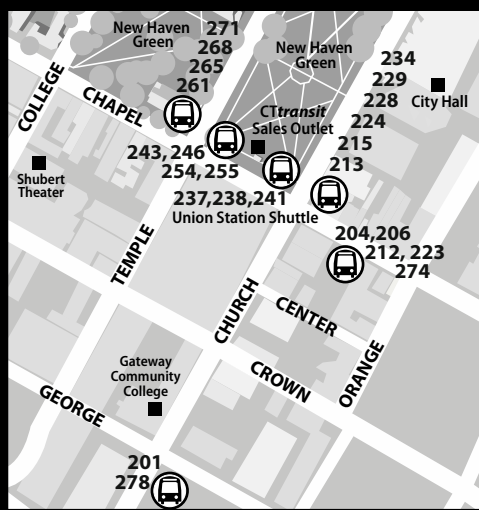

229 WATERBURY

Bus Schedule Effective October 8, 2017

Routes 229 Waterbury

925 AND 928 EXPRESS

CTtransit Express Route 925 and Route 928 are routes linking Waterbury, Cheshire, Southington, New Britain & Hartford. Route 925 & 928 buses make the following stops in greater Waterbury:

- Waterbury Railroad Station (connection to Metro-North Waterbury Branch)
- Field & Grand Streets at Waterbury City Hall
- Meadow Street at Waterbury Superior Court
- West Main Street at Waterbury Green (Exchange Place; connection to CTtransit Waterbury local routes)
- East Main Street at UConn Waterbury
- South Elm Street at St. Mary's Hospital
- Waterbury/Hamilton Avenue Park & Ride (I-84 Exit 23)
- Cheshire/Route 70 Park & Ride (I-84 Exit 26)

The 925 route provides peak hour, weekday service. The 928 Express operates seven days a week.

WATERBURY

WHAT THE SYMBOLS ON THE MAP MEAN

- 1** Timepoints are places the bus is scheduled to reach at a specific time (listed on the schedule). The timepoints are not the only places the bus will stop along the route.
- 238** Transfer Points show connections with other bus routes. The connecting route number is in the box. This is an example of where to transfer to the 238 route.
- Express Portion of the route. Refer to the schedule for trips that take the express route.
- P** Park & Ride Lots offer free parking.

MAJOR DOWNTOWN BUS STOPS

CHESHIRE

MOUNT CARMEL

HAMDEN

NEW HAVEN

CENTERVILLE

WHITNEYVILLE

NORTH HAVEN