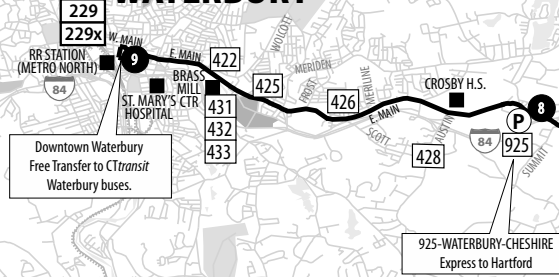

229 WATERBURY

Bus Schedule Updated December 8, 2019

Routes

229 Waterbury

925 AND 928 EXPRESS

CTransit Express Route 925 and Route 928 are routes linking Waterbury, Cheshire, Southington, New Britain & Hartford. Route 925 & 928 buses make the following stops in greater Waterbury:

- Waterbury Railroad Station (connection to Metro-North Waterbury Branch)
- Field & Grand Streets at Waterbury City Hall
- Meadow Street at Waterbury Superior Court
- West Main Street at Waterbury Green (Exchange Place; connection to CTransit Waterbury local routes)
- East Main Street at UConn Waterbury
- South Elm Street at St. Mary's Hospital
- Waterbury/Hamilton Avenue Park & Ride (I-84 Exit 23)
- Cheshire/Route 70 Park & Ride (I-84 Exit 26)

The 925 route provides peak hour, weekday service. The 928 Express operates seven days a week.

WATERBURY

CHESHIRE

WHAT THE SYMBOLS ON THE MAP MEAN

- 1 Timepoints are places the bus is scheduled to reach at a specific time (listed on the schedule). The timepoints are not the only places the bus will stop along the route.
- 238 Transfer Points show connections with other bus routes. The connecting route number is in the box. This is an example of where to transfer to the 238 route.
- ••• Express Portion of the route. Refer to the schedule for trips that take the express route.
- P Park & Ride Lots offer free parking.

MAJOR DOWNTOWN BUS STOPS