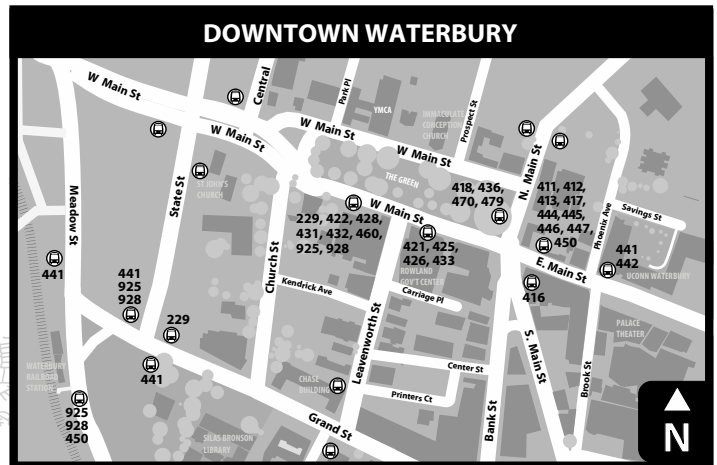

## Routes

#### 925 AND 928 EXPRESS

CTransit Express Route 925 and Route 928 are routes linking Waterbury, Cheshire, Southington, New Britain & Hartford. Route 925 & 928 buses make the following stops in greater Waterbury:

- Waterbury Railroad Station (connection to Metro-North Waterbury Branch)
- Field & Grand Streets at Waterbury City Hall
- Meadow Street at Waterbury Superior Court
- West Main Street at Waterbury Green (Exchange Place; connection to CTransit Waterbury local routes)
- East Main Street at UConn Waterbury
- South Elm Street at St. Mary's Hospital
- Waterbury/Hamilton Avenue Park & Ride (I-84 Exit 23)
- Cheshire/Route 70 Park & Ride (I-84 Exit 26)

The 925 route provides peak hour, weekday service. The 928 Express operates seven days a week.