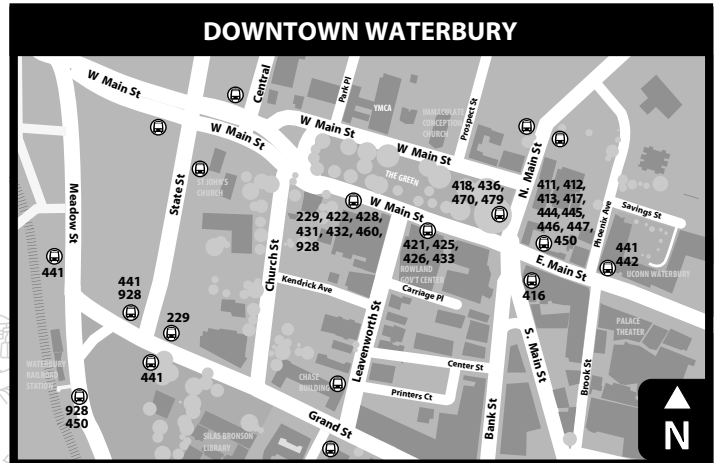

# 229 WATERBURY

Bus Schedule Effective August 22, 2021

## Routes

229 Waterbury

### MAJOR DOWNTOWN BUS STOPS

**WHAT THE SYMBOLS ON THE MAP MEAN**

- 1** Timepoints are places the bus is scheduled to reach at a specific time (listed on the schedule). The timepoints are not the only places the bus will stop along the route.
- 238** Transfer Points show connections with other bus routes. The connecting route number is in the box. This is an example of where to transfer to the 238 route.
- Express Portion of the route. Refer to the schedule for trips that take the express route.
- P** Park & Ride Lots offer free parking.

### 928 EXPRESS

CTtransit Express Route 928 links Waterbury, Cheshire, Southington, New Britain & Hartford seven days a week. Route 928 buses make the following stops in greater Waterbury:

- Waterbury Railroad Station (connection to Metro-North Waterbury Branch)
- Field & Grand Streets at Waterbury City Hall
- Meadow Street at Waterbury Superior Court
- West Main Street at Waterbury Green (Exchange Place; connection to CTtransit Waterbury local routes)
- East Main Street at UConn Waterbury
- South Elm Street at St. Mary's Hospital
- Waterbury/Hamilton Avenue Park & Ride (I-84 Exit 23)
- Cheshire/Route 70 Park & Ride (I-84 Exit 26)