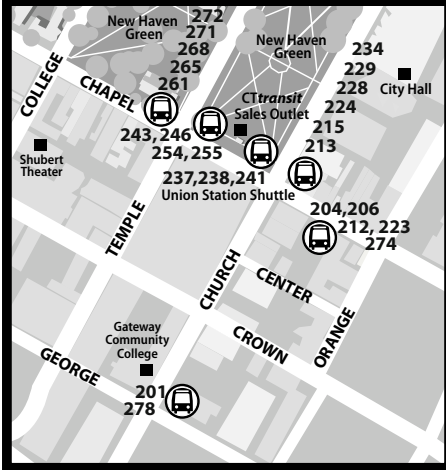

# 229 WATERBURY

Bus Schedule Effective August 22, 2021

## Routes

229 Waterbury

### MAJOR DOWNTOWN BUS STOPS

**WHAT THE SYMBOLS ON THE MAP MEAN**

- 1** Timepoints are places the bus is scheduled to reach at a specific time (listed on the schedule). The timepoints are not the only places the bus will stop along the route.
- 238** Transfer Points show connections with other bus routes. The connecting route number is in the box. This is an example of where to transfer to the 238 route.
- Express Portion of the route. Refer to the schedule for trips that take the express route.
- P** Park & Ride Lots offer free parking.

### 928 EXPRESS

CTtransit Express Route 928 links Waterbury, Cheshire, Southington, New Britain & Hartford seven days a week. Route 928 buses make the following stops in greater Waterbury:

- Waterbury Railroad Station (connection to Metro-North Waterbury Branch)
- Field & Grand Streets at Waterbury City Hall
- Meadow Street at Waterbury Superior Court
- West Main Street at Waterbury Green (Exchange Place; connection to CTtransit Waterbury local routes)
- East Main Street at UConn Waterbury
- South Elm Street at St. Mary's Hospital
- Waterbury/Hamilton Avenue Park & Ride (I-84 Exit 23)
- Cheshire/Route 70 Park & Ride (I-84 Exit 26)