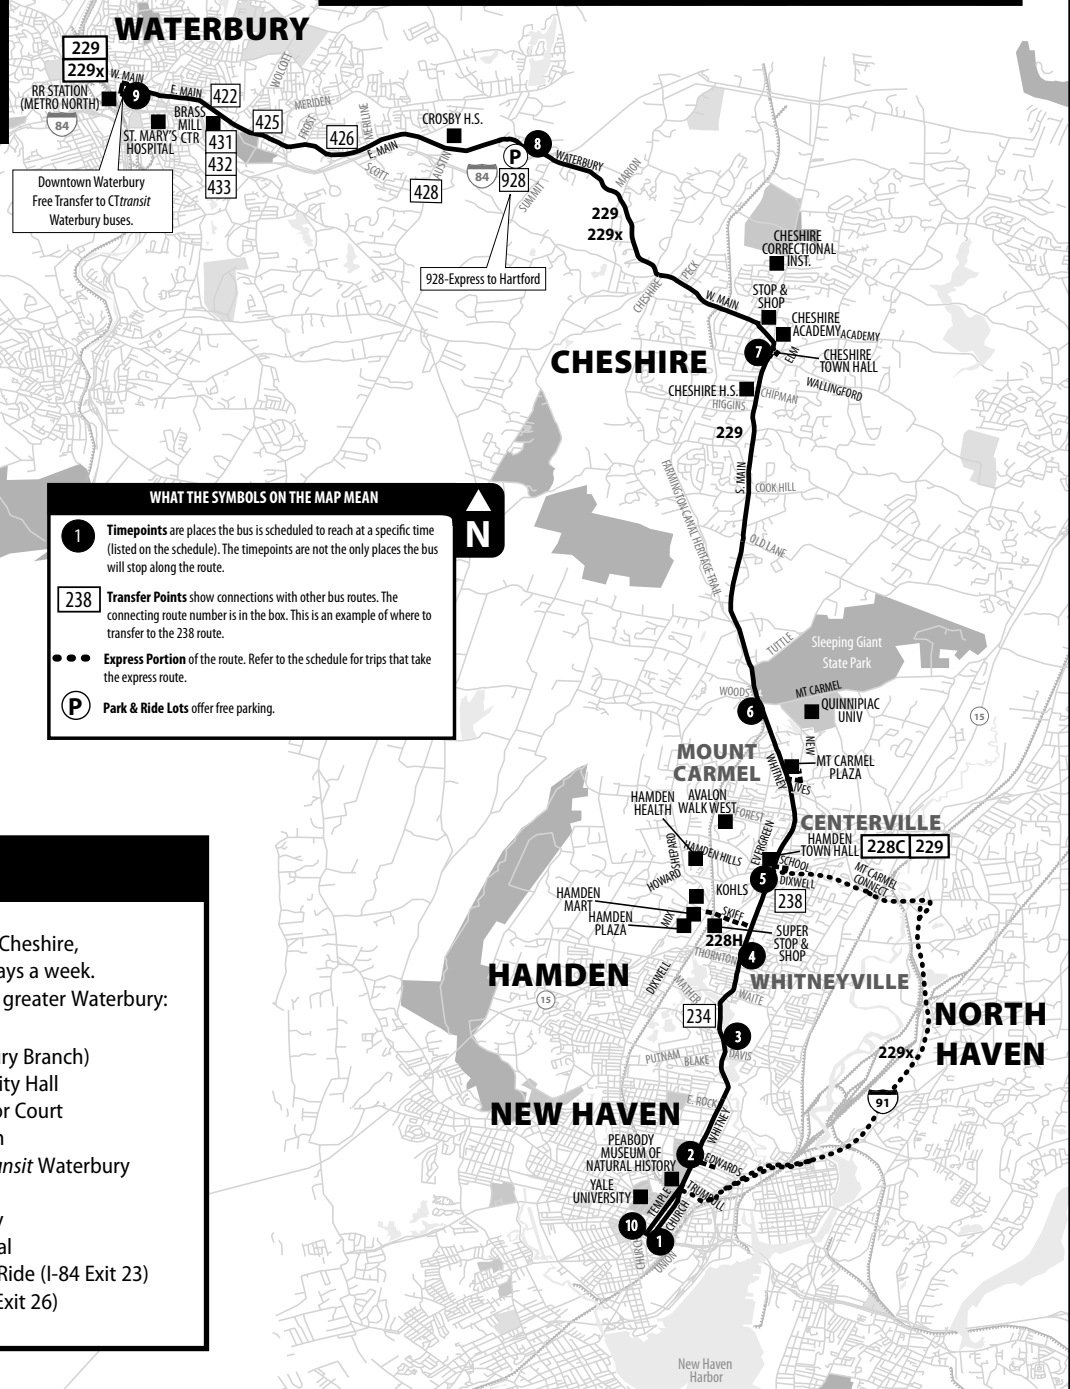

# 229 WATERBURY

Bus Schedule Effective August 22, 2021

## Routes

229 Waterbury

### MAJOR DOWNTOWN BUS STOPS

**WHAT THE SYMBOLS ON THE MAP MEAN**

- 1** Timepoints are places the bus is scheduled to reach at a specific time (listed on the schedule). The timepoints are not the only places the bus will stop along the route.
- 238** Transfer Points show connections with other bus routes. The connecting route number is in the box. This is an example of where to transfer to the 238 route.
- Express Portion of the route. Refer to the schedule for trips that take the express route.
- P** Park & Ride Lots offer free parking.

### 928 EXPRESS

CTtransit Express Route 928 links Waterbury, Cheshire, Southington, New Britain & Hartford seven days a week. Route 928 buses make the following stops in greater Waterbury:

- Waterbury Railroad Station (connection to Metro-North Waterbury Branch)
- Field & Grand Streets at Waterbury City Hall
- Meadow Street at Waterbury Superior Court
- West Main Street at Waterbury Green (Exchange Place; connection to CTtransit Waterbury local routes)
- East Main Street at UConn Waterbury
- South Elm Street at St. Mary's Hospital
- Waterbury/Hamilton Avenue Park & Ride (I-84 Exit 23)
- Cheshire/Route 70 Park & Ride (I-84 Exit 26)